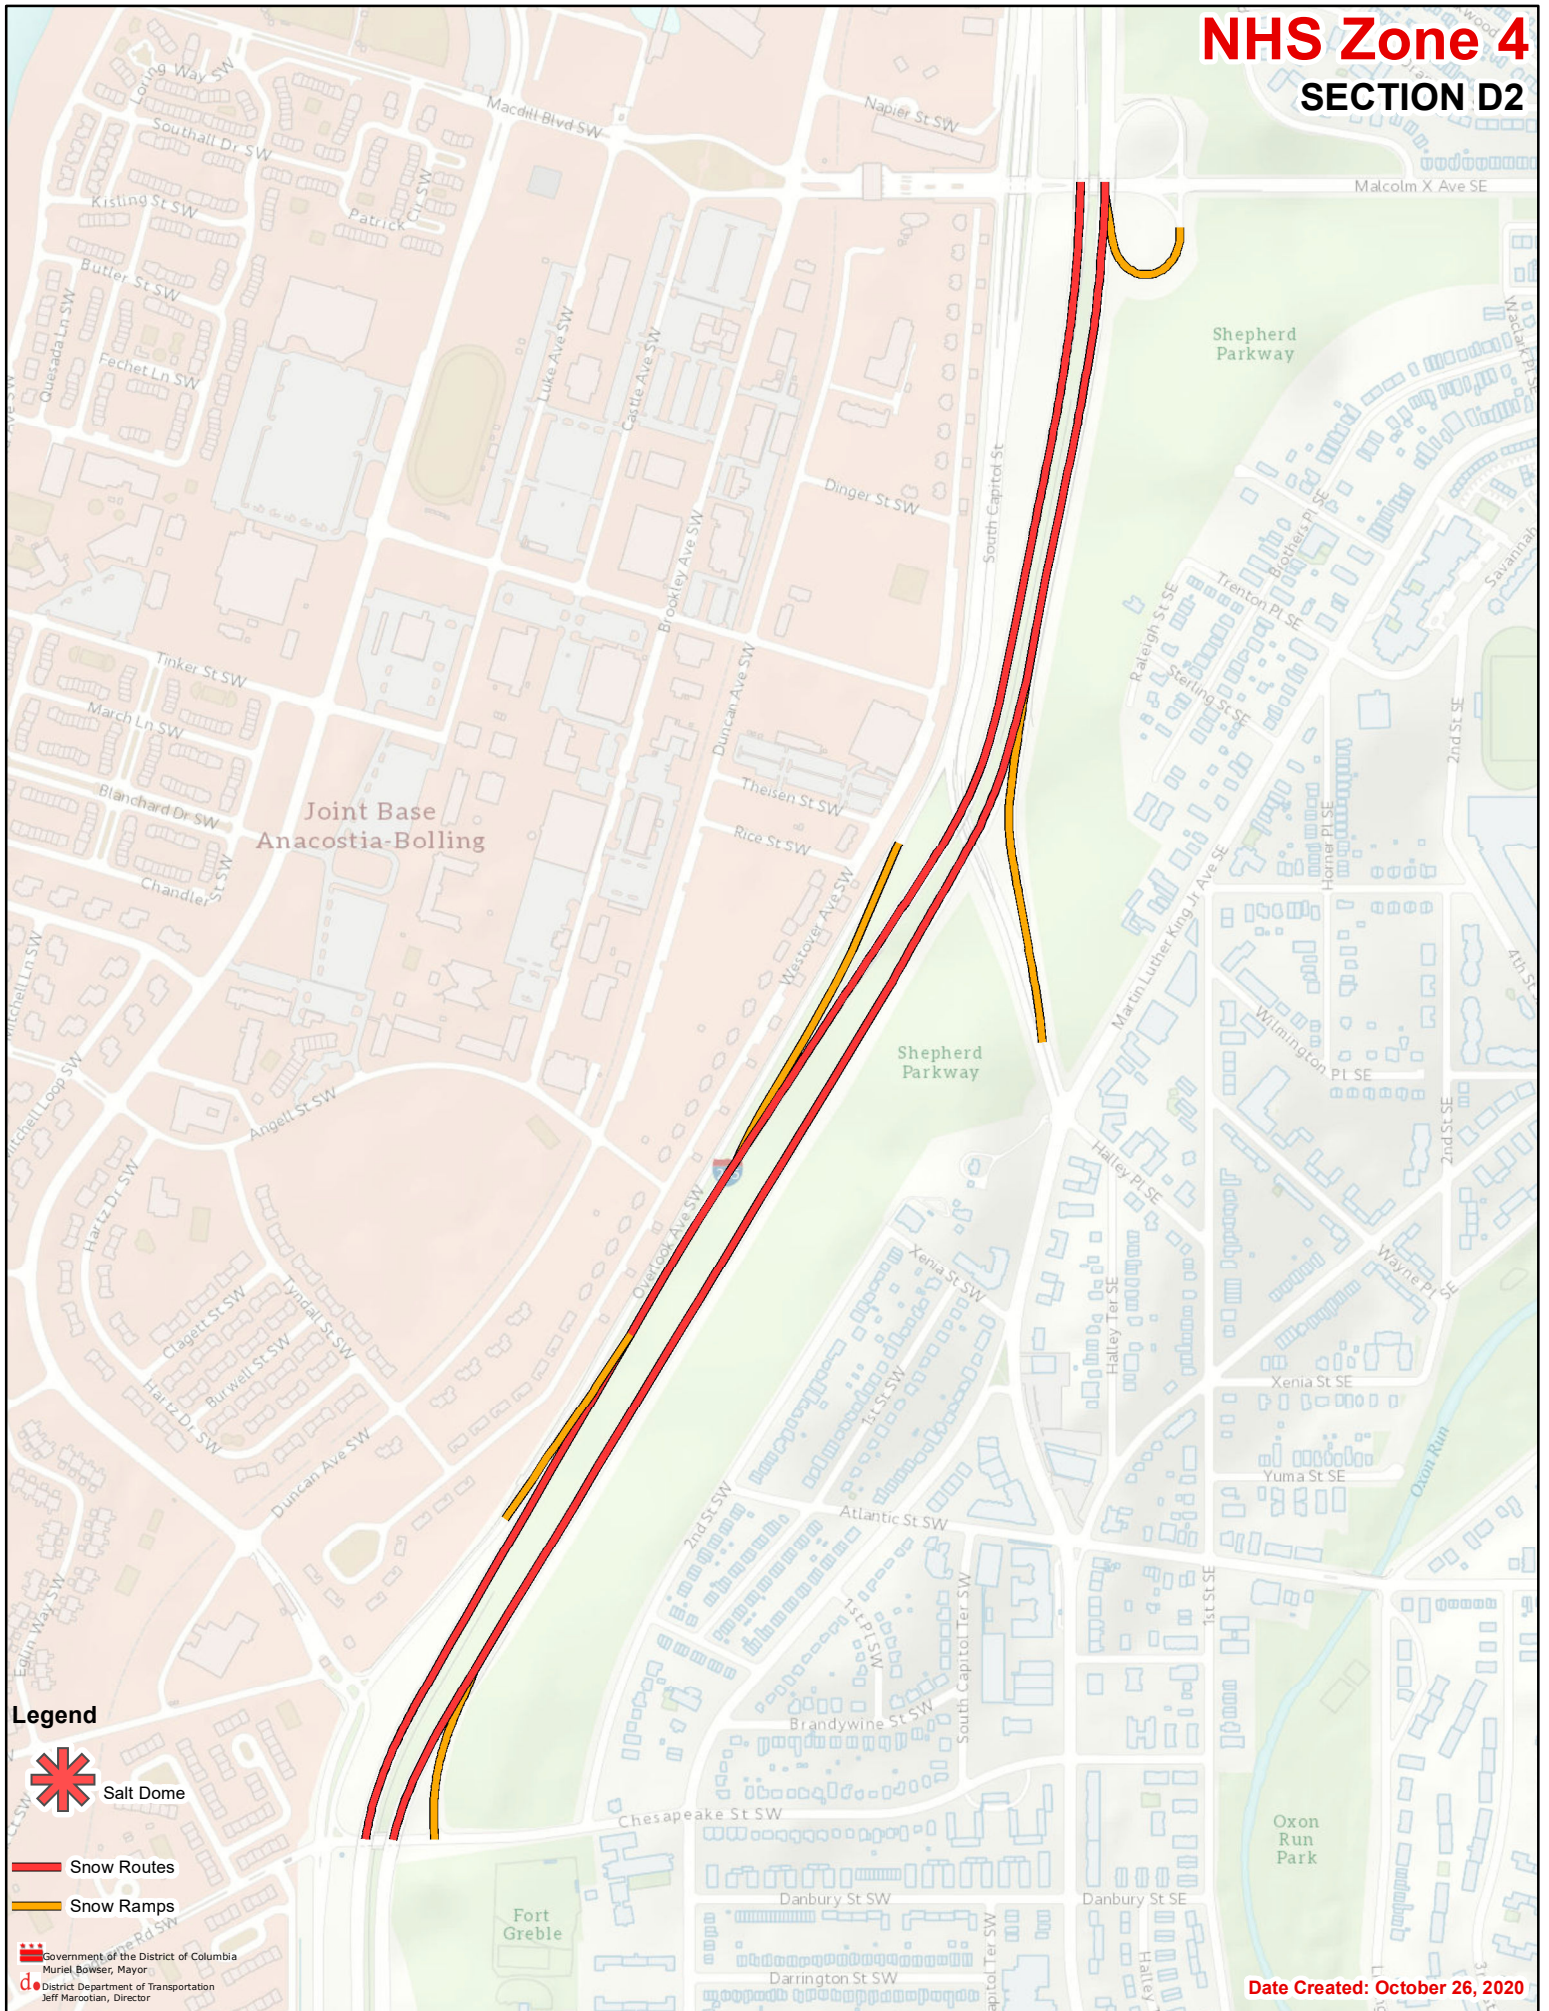

NHS Zone 4

SECTION D2

Legend

Salt Dome

Snow Routes

Snow Ramps

Government of the District of Columbia
Muriel Bowser, Mayor
District Department of Transportation
Jeff Maroocian, Director

Date Created: October 26, 2020