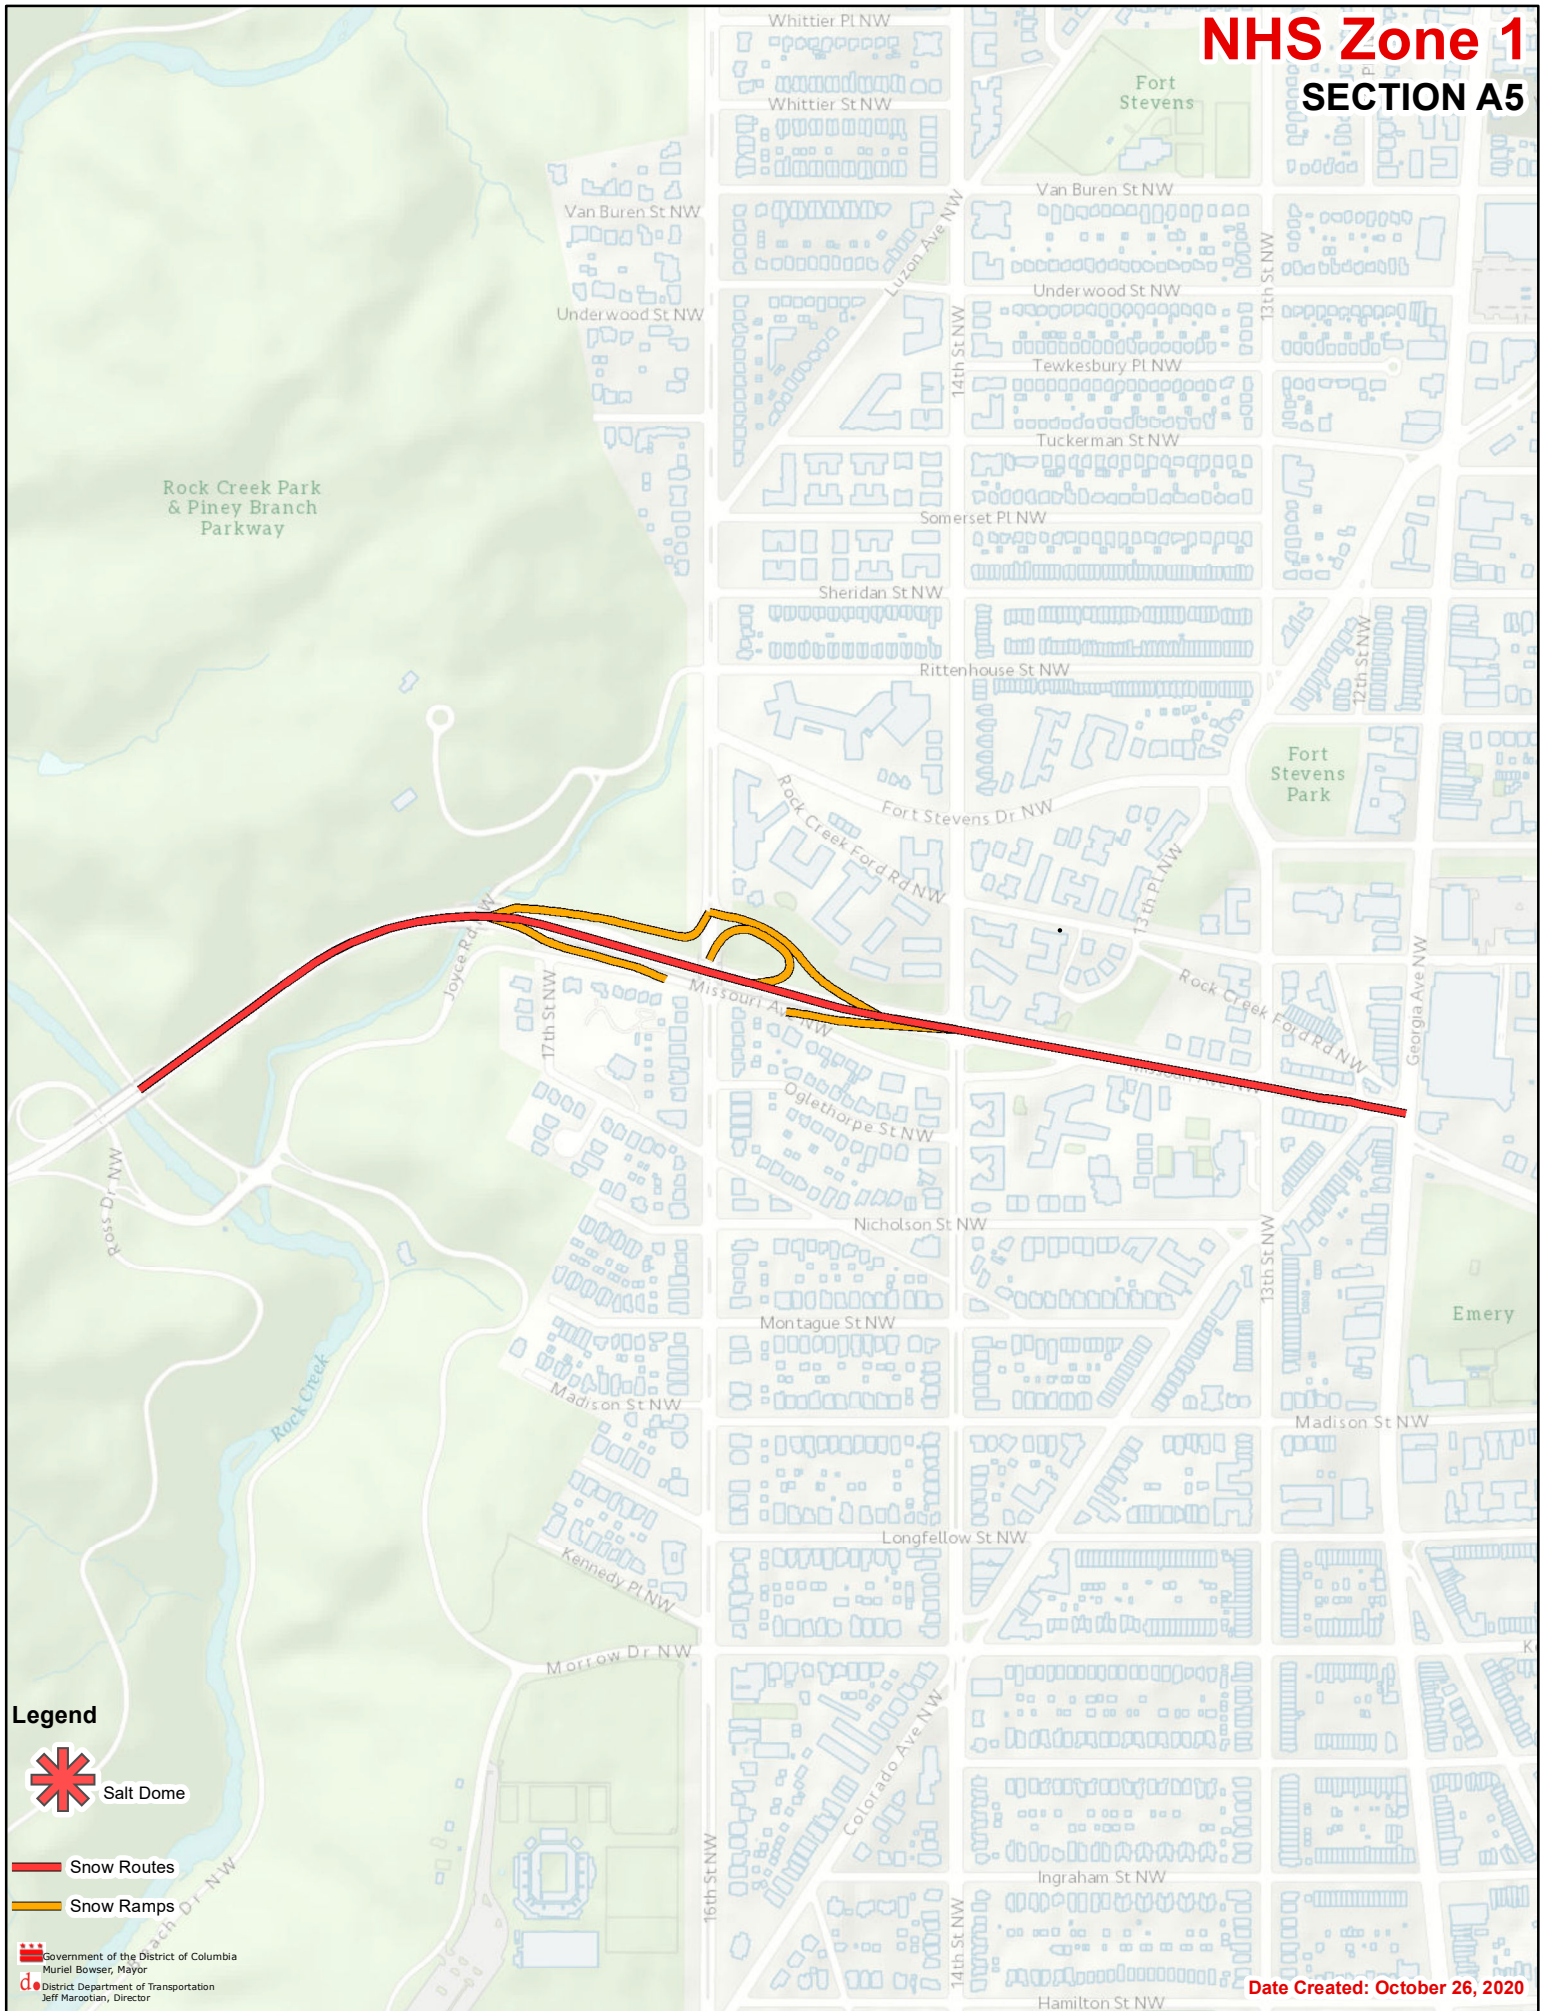

NHS Zone 1 SECTION A5

Legend
 Salt Dome

 Snow Routes

 Snow Ramps

 Government of the District of Columbia
Muriel Bowser, Mayor
 District Department of Transportation
Jeff Maroofian, Director

Date Created: October 26, 2020