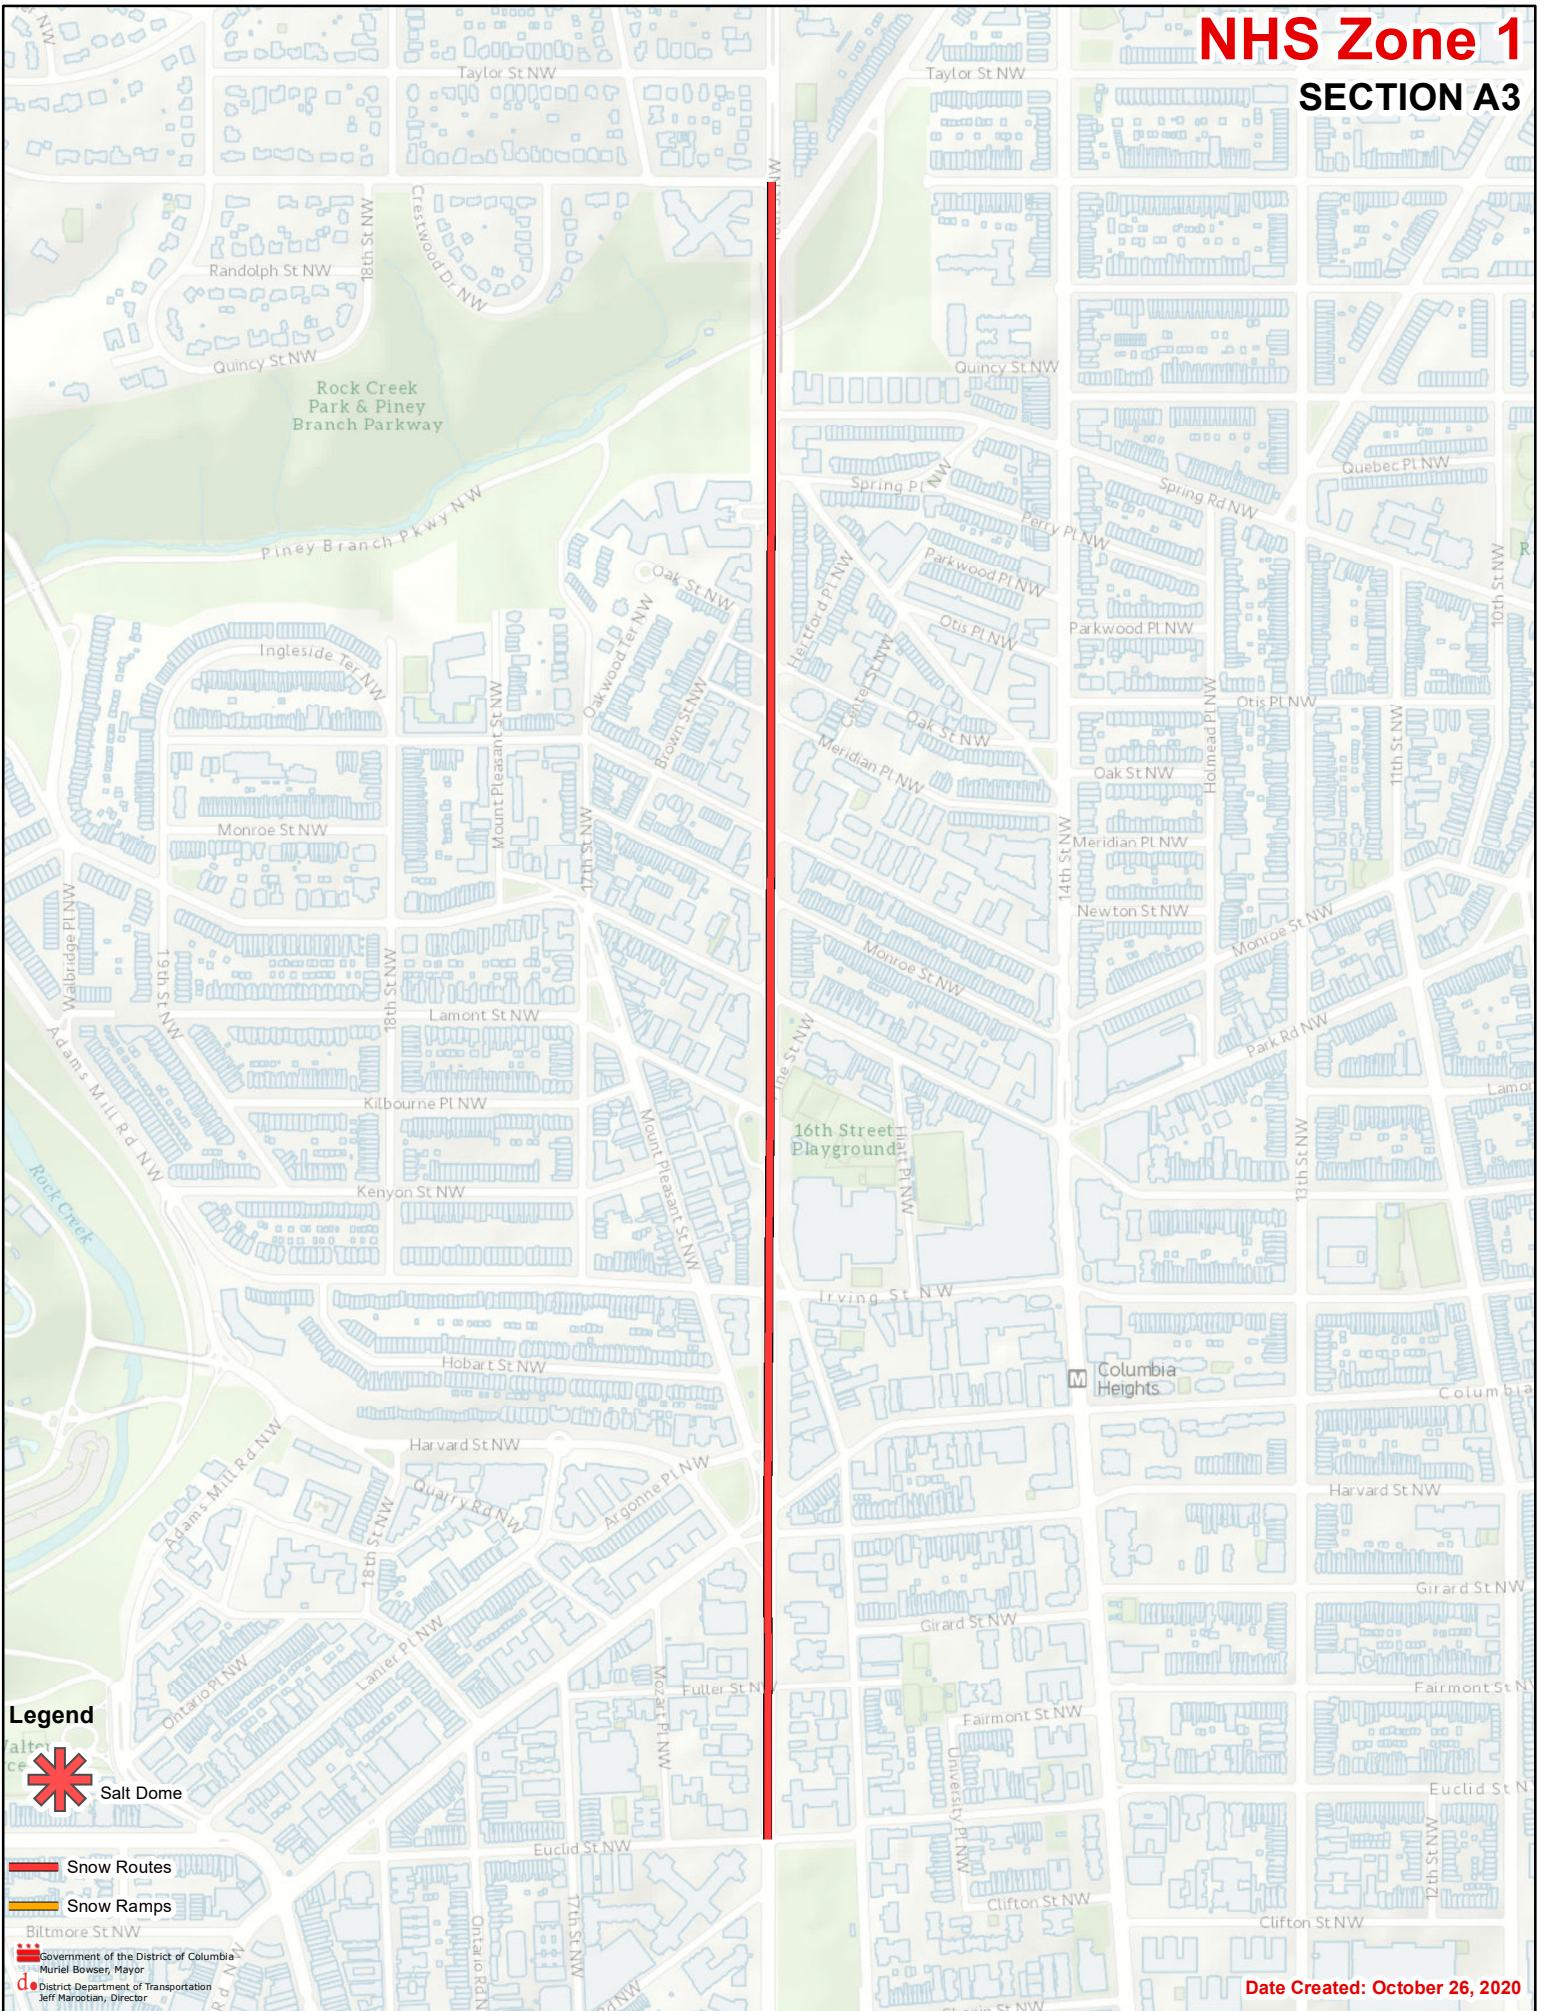

NHS Zone 1

SECTION A3

Legend

- Salt Dome
- Snow Routes
- Snow Ramps

Biltmore St NW
 Government of the District of Columbia
 Muriel Bowser, Mayor
 District Department of Transportation
 Jeff Maroofian, Director