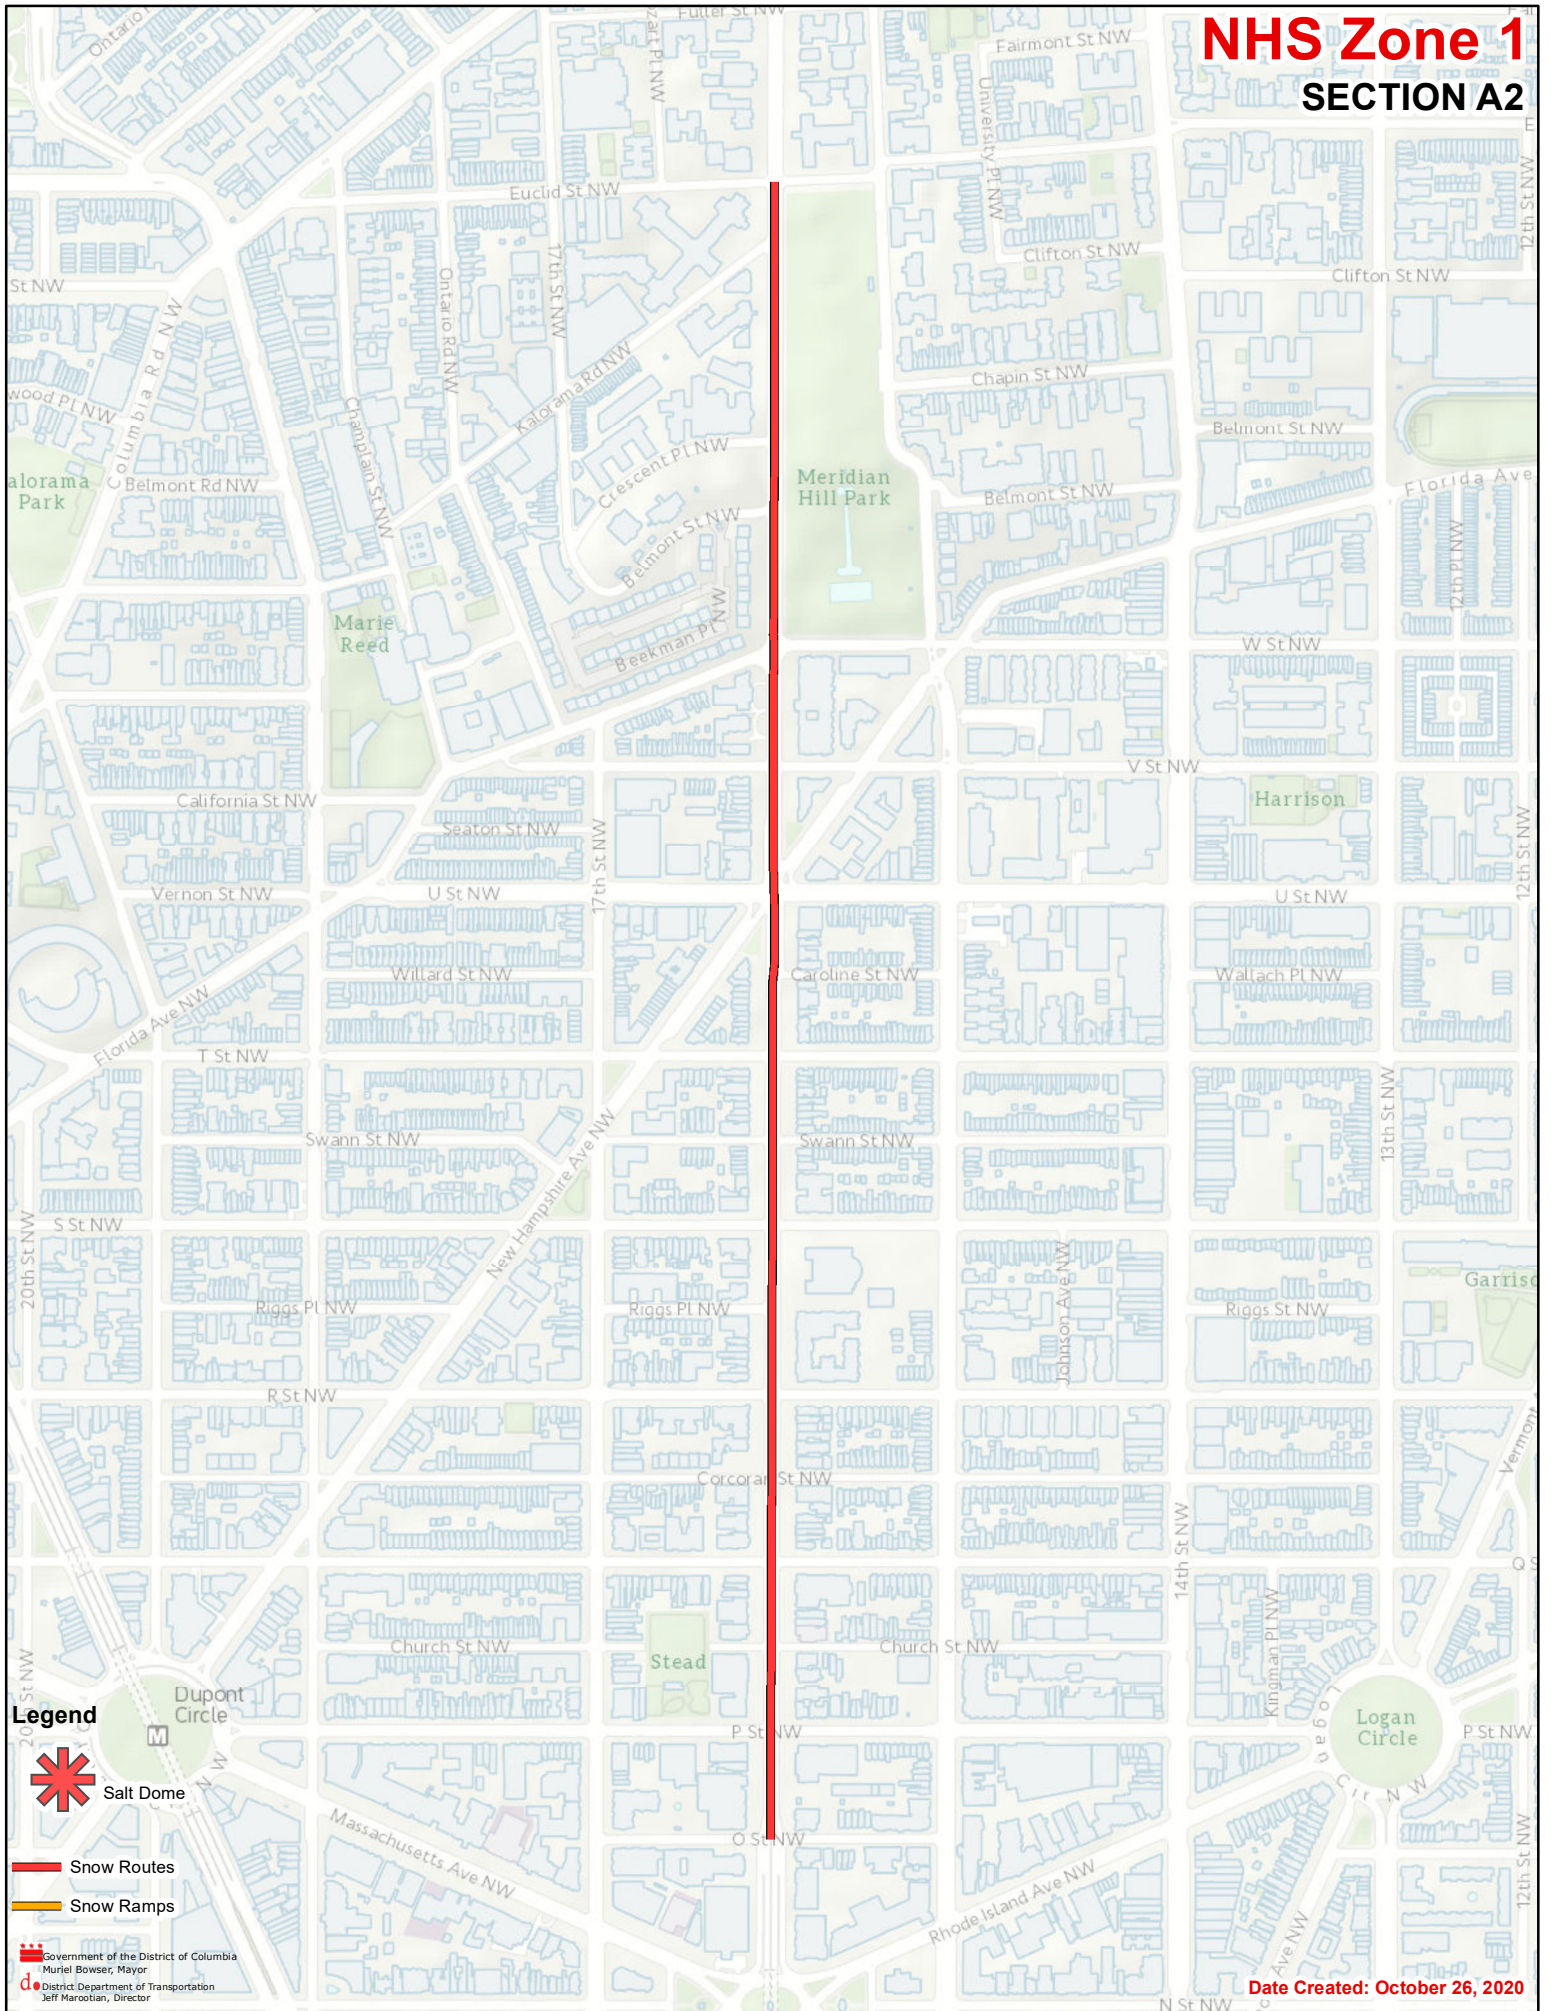

NHS Zone 1

SECTION A2

Legend

- Salt Dome
- Snow Routes
- Snow Ramps

Government of the District of Columbia
Muriel Bowser, Mayor

District Department of Transportation
Jeff Maroitian, Director

Date Created: October 26, 2020