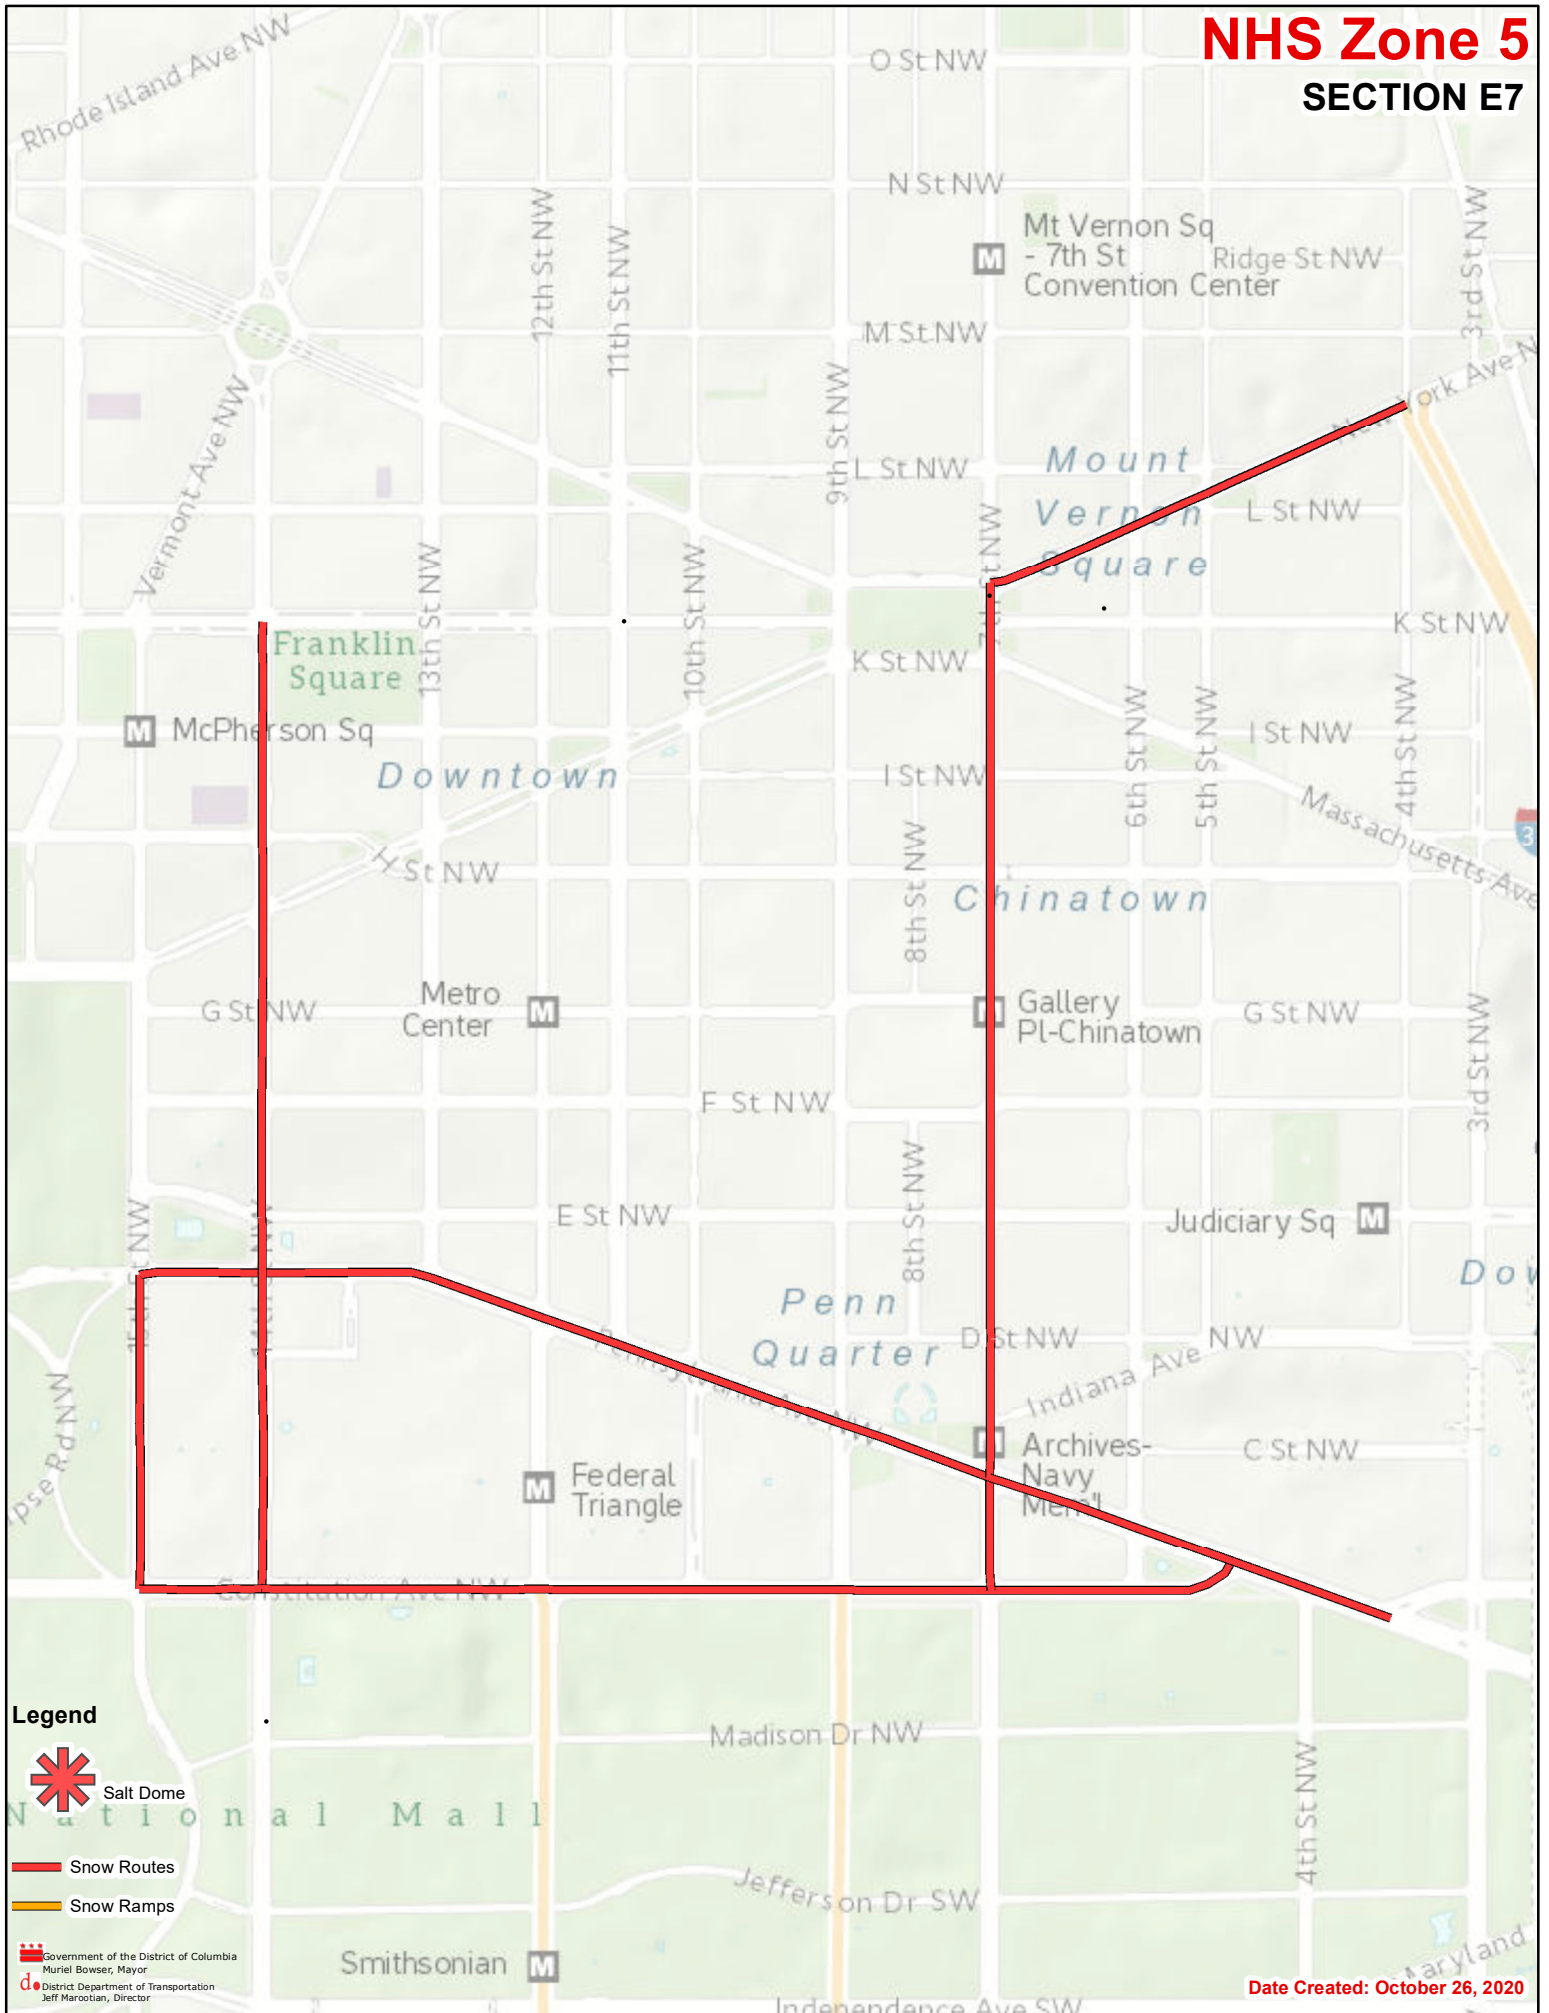

NHS Zone 5

SECTION E7

Legend

Salt Dome

Snow Routes

Snow Ramps

Government of the District of Columbia
Muriel Bowser, Mayor
District Department of Transportation
Jeff Marootian, Director

Date Created: October 26, 2020