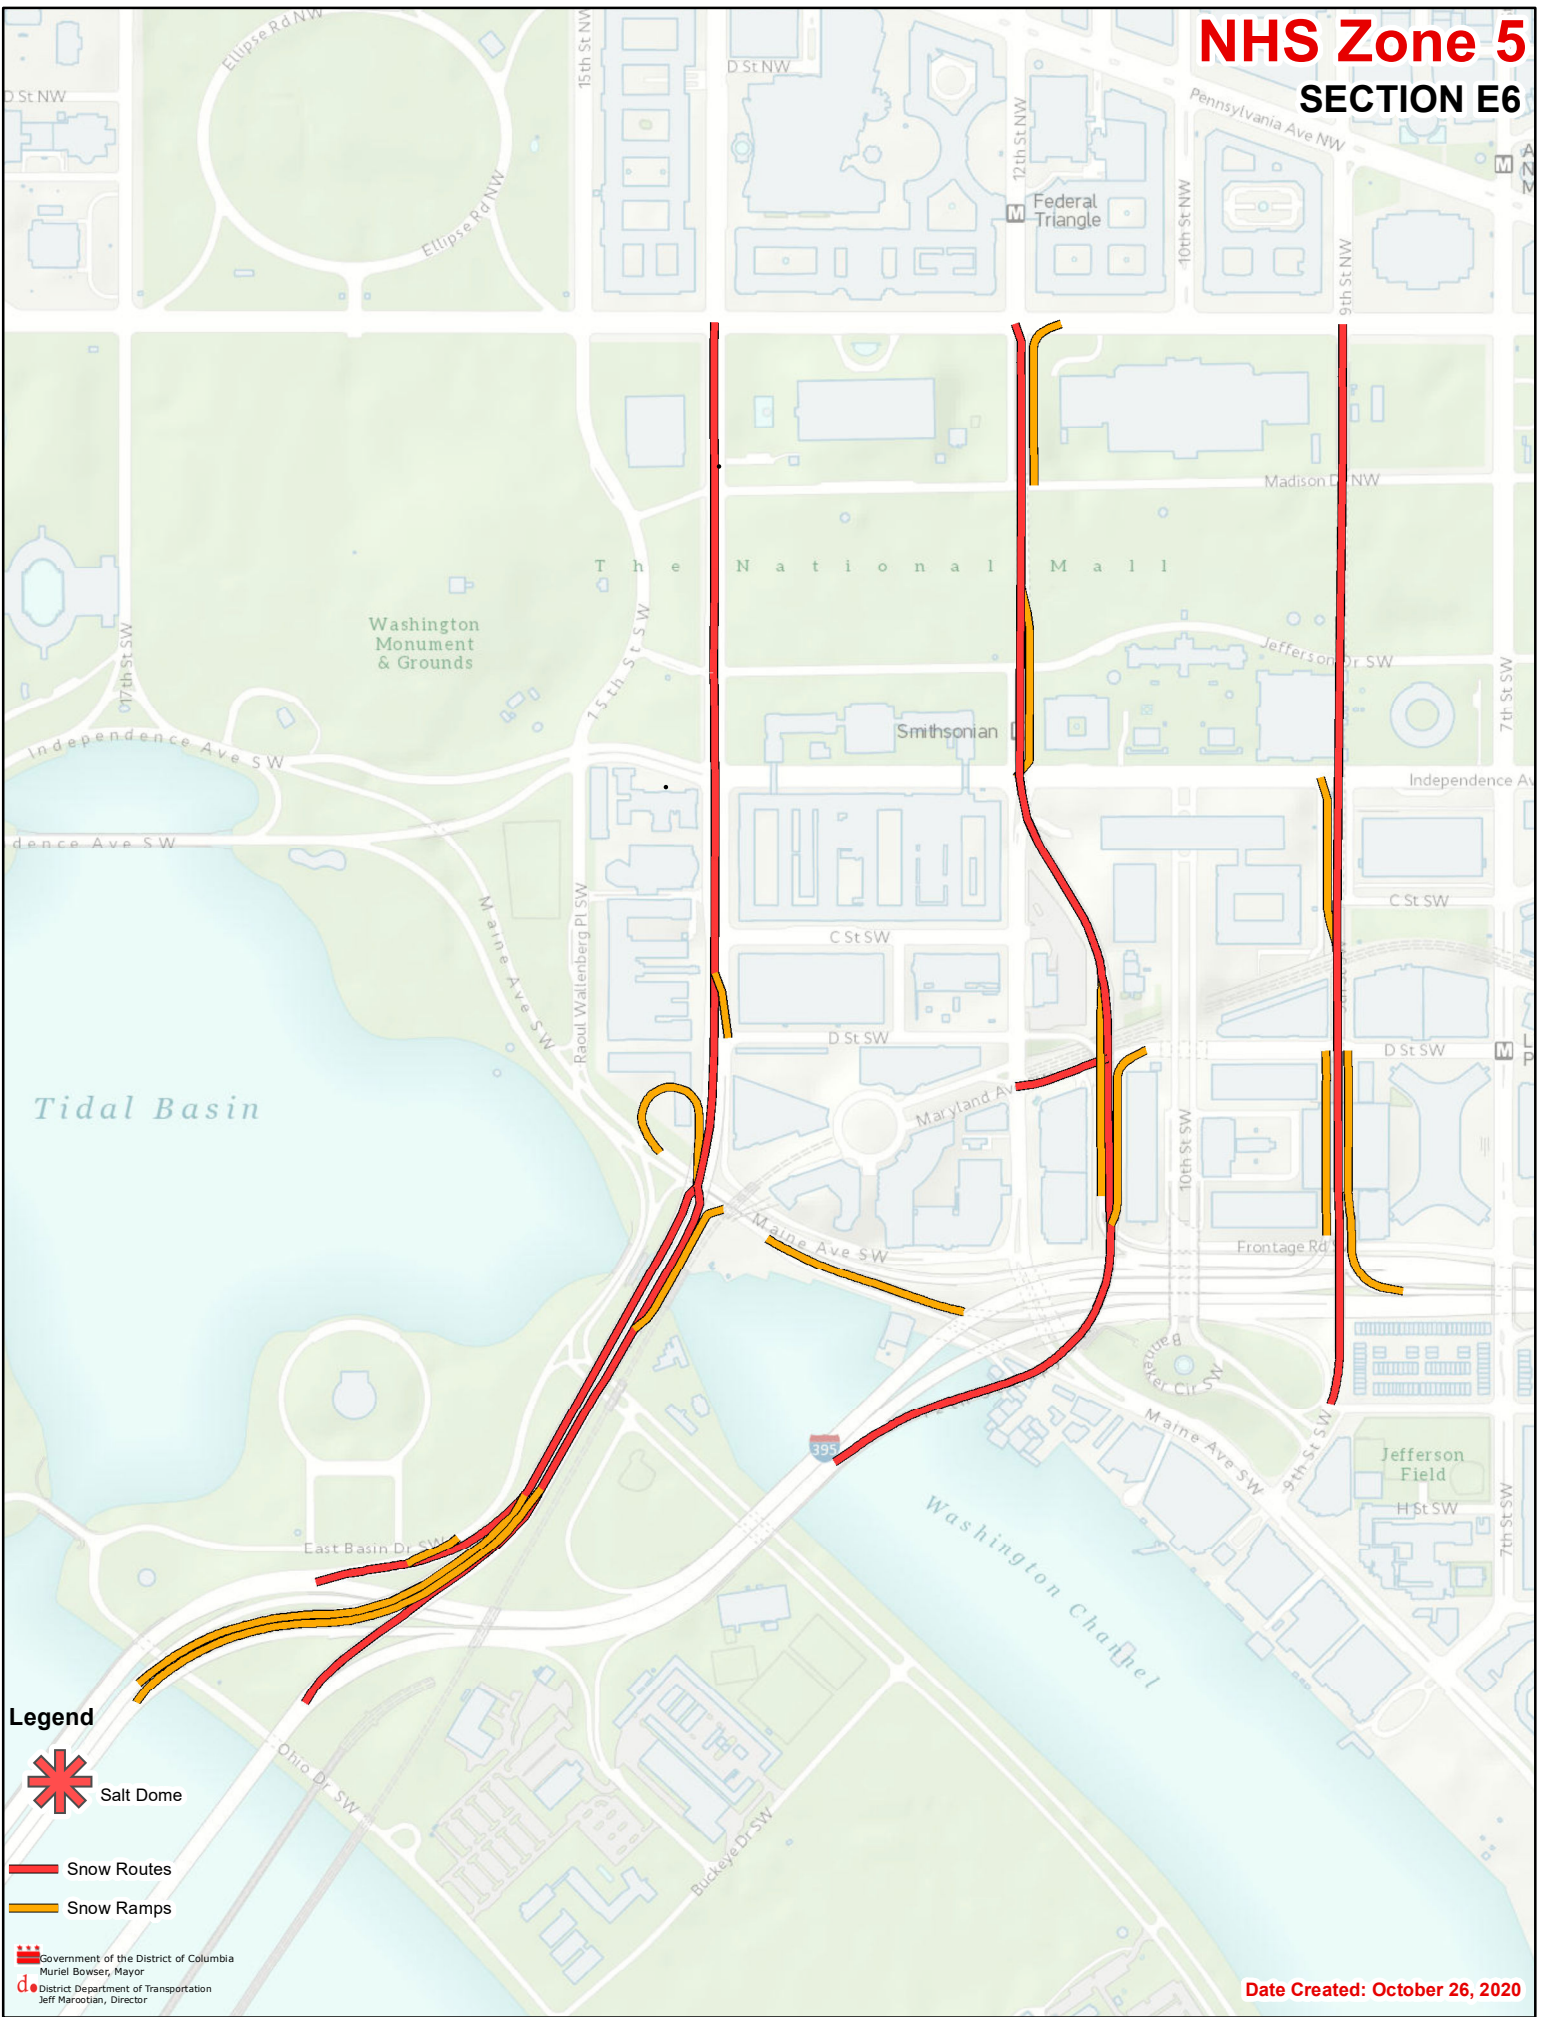

# NHS Zone 5 SECTION E6

- Legend**
-  Salt Dome
  -  Snow Routes
  -  Snow Ramps