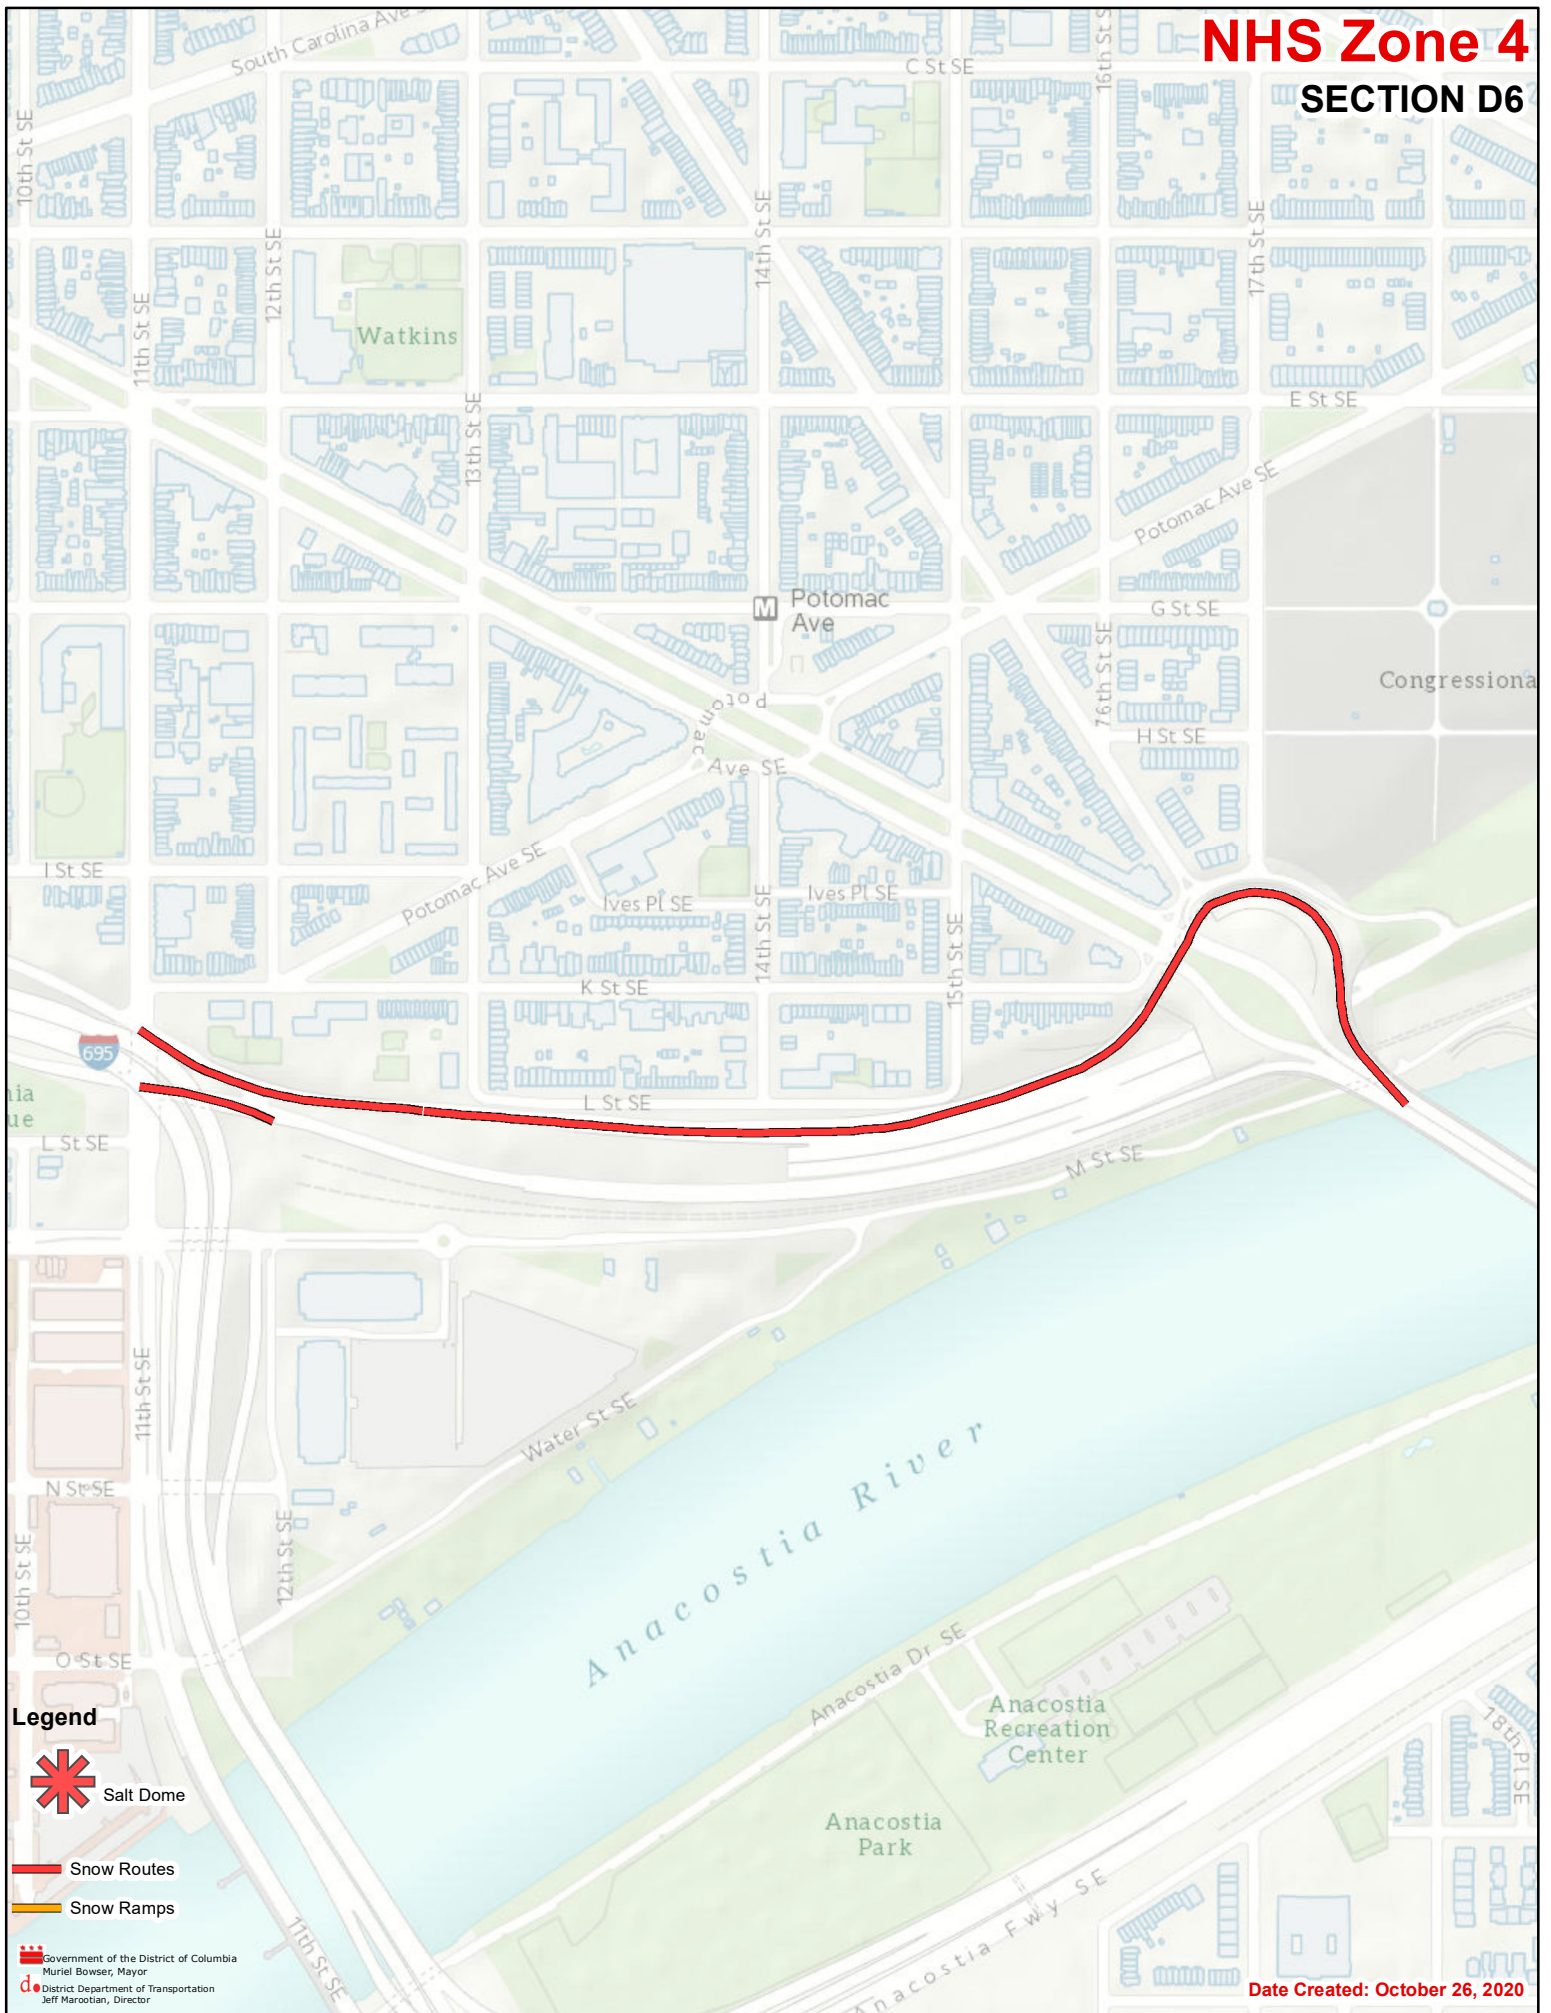

NHS Zone 4

SECTION D6

Legend

Salt Dome

Snow Routes

Snow Ramps

Government of the District of Columbia
Muriel Bowser, Mayor
District Department of Transportation
Jeff Marroitan, Director

Date Created: October 26, 2020