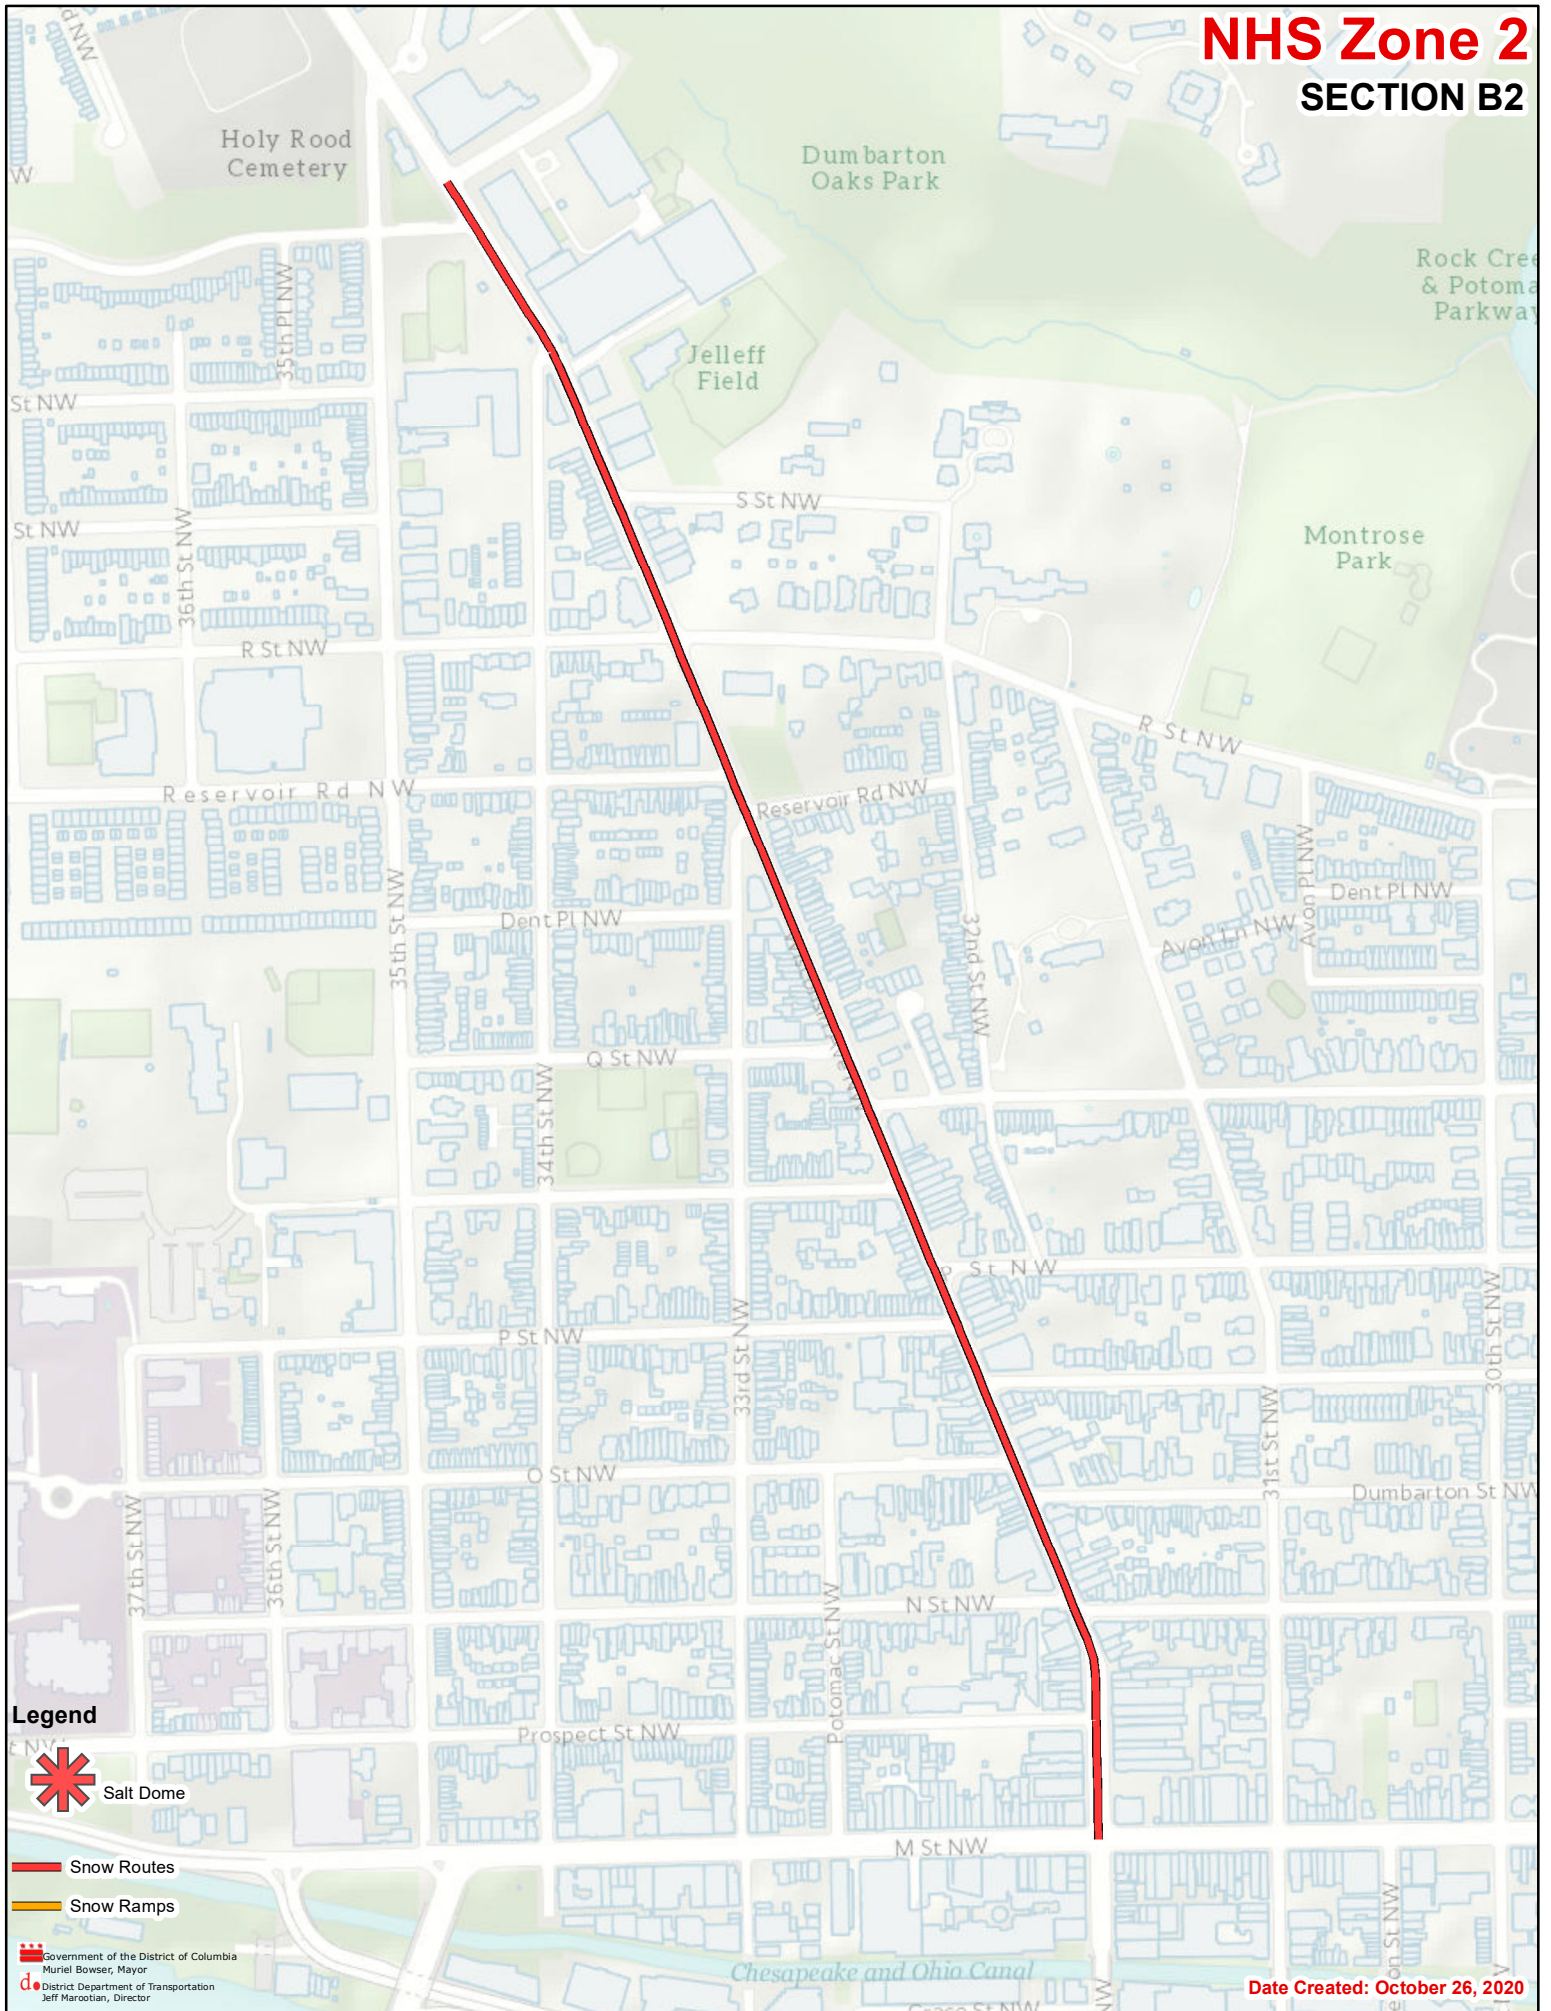

NHS Zone 2

SECTION B2

Legend
 Salt Dome

 Snow Routes
 Snow Ramps

 Government of the District of Columbia
Muriel Bowser, Mayor
 District Department of Transportation
Jeff Maroitian, Director

Date Created: October 26, 2020