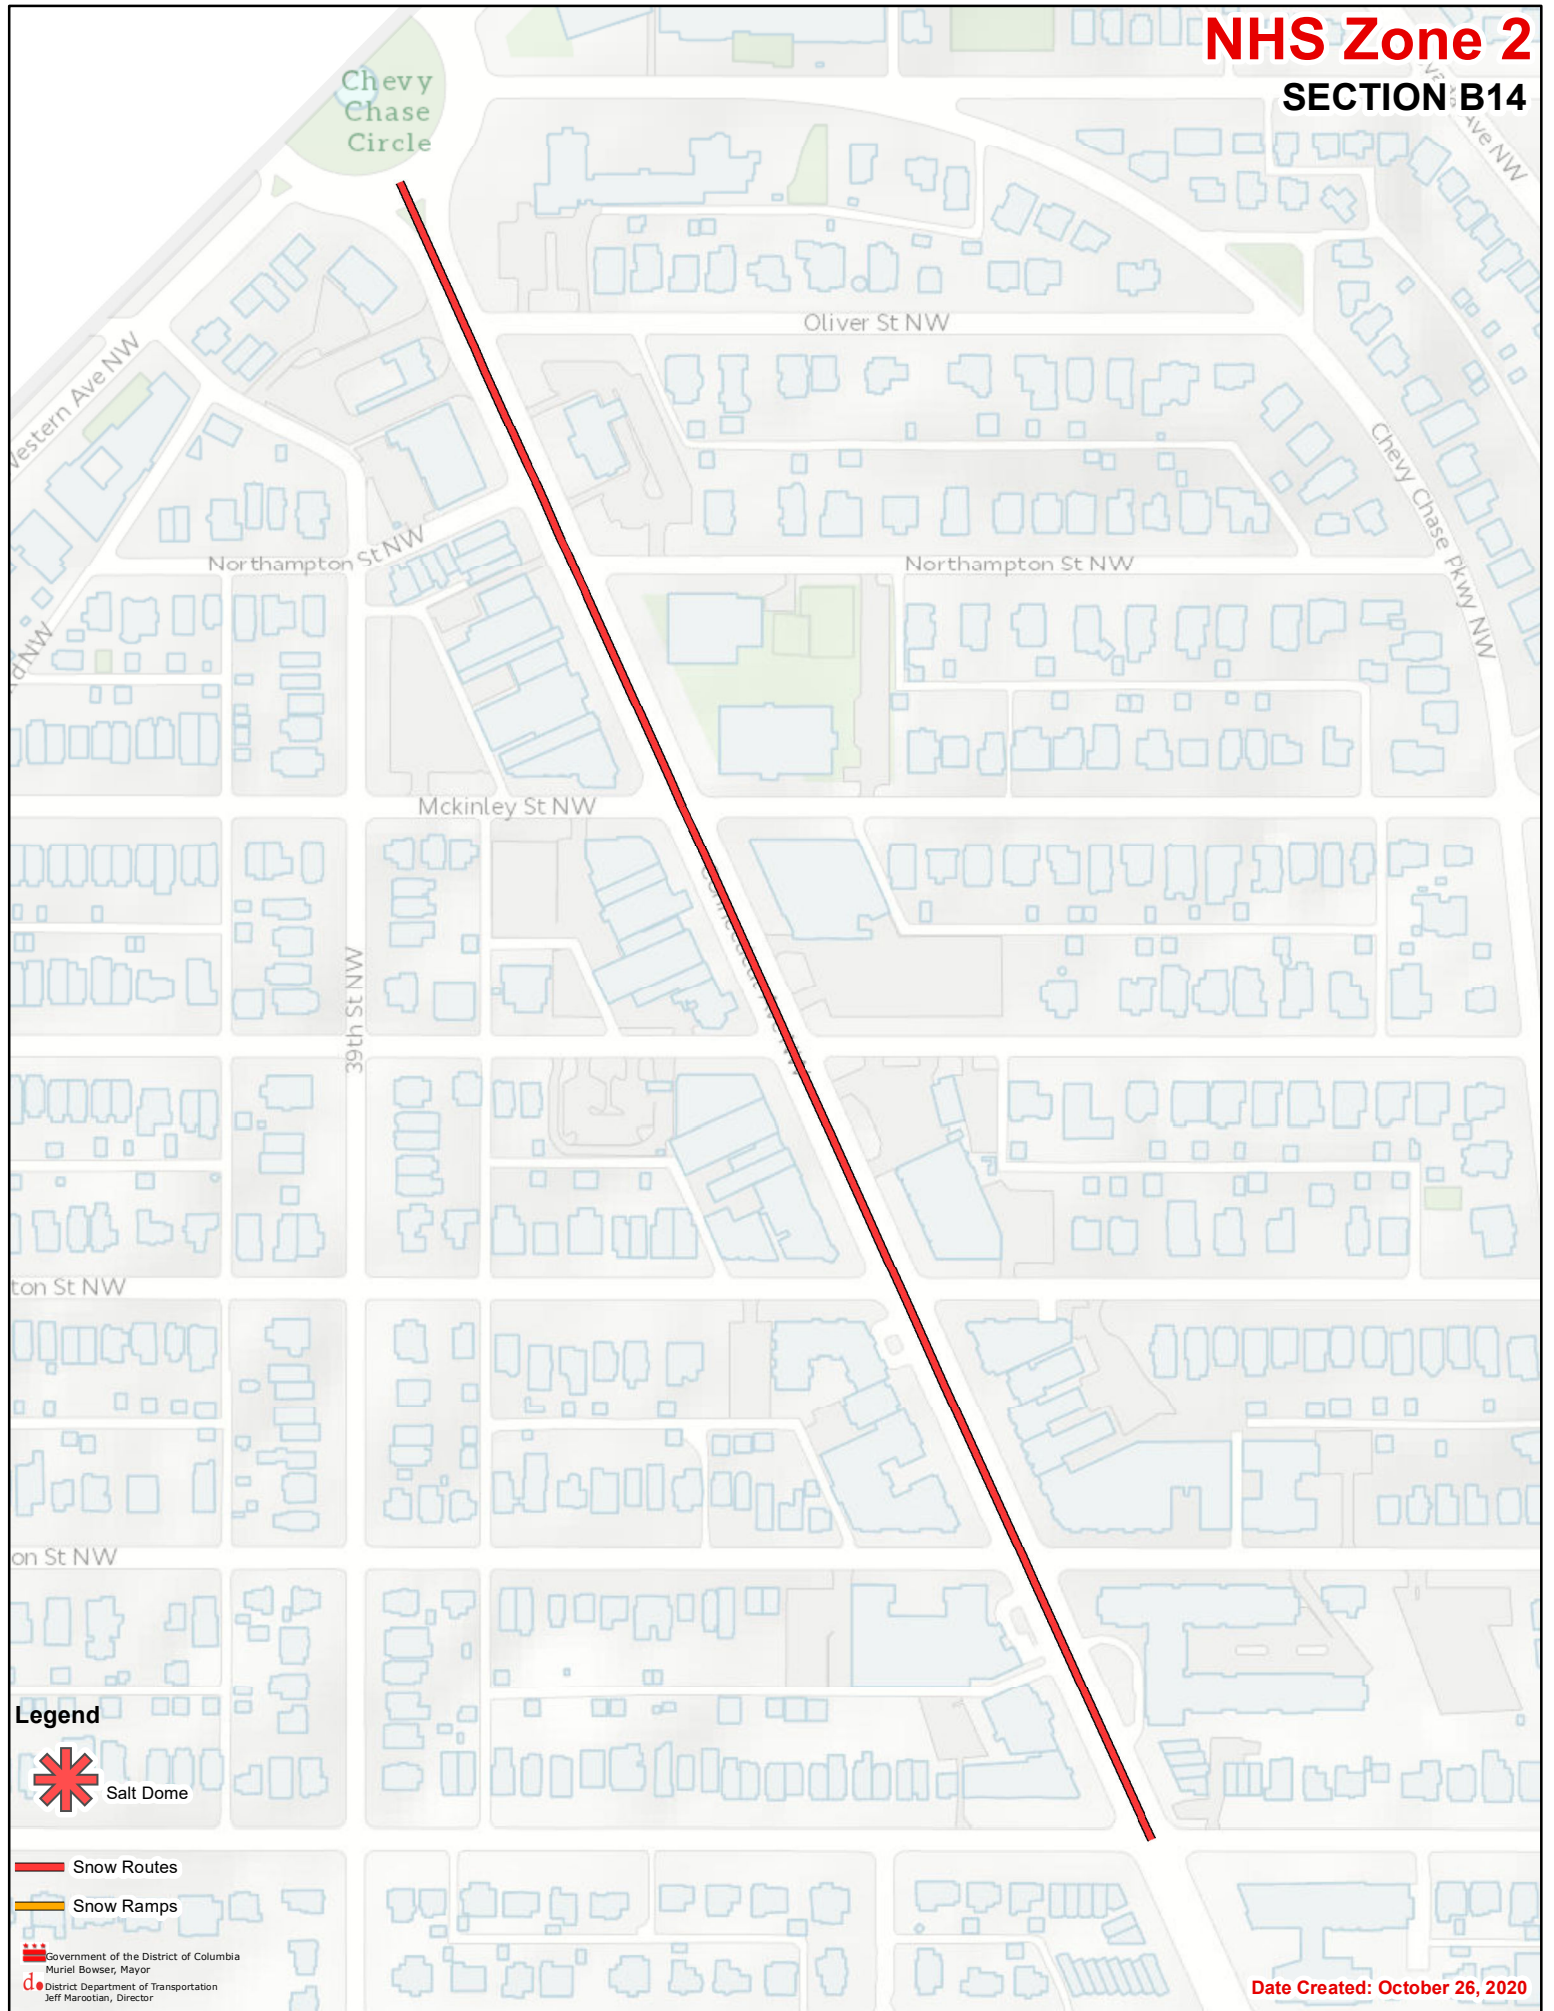

NHS Zone 2

SECTION B14

Chevy Chase Circle

Legend

Salt Dome

 Snow Routes

 Snow Ramps

 Government of the District of Columbia
Muriel Bowser, Mayor
 District Department of Transportation
Jeff Maroitian, Director