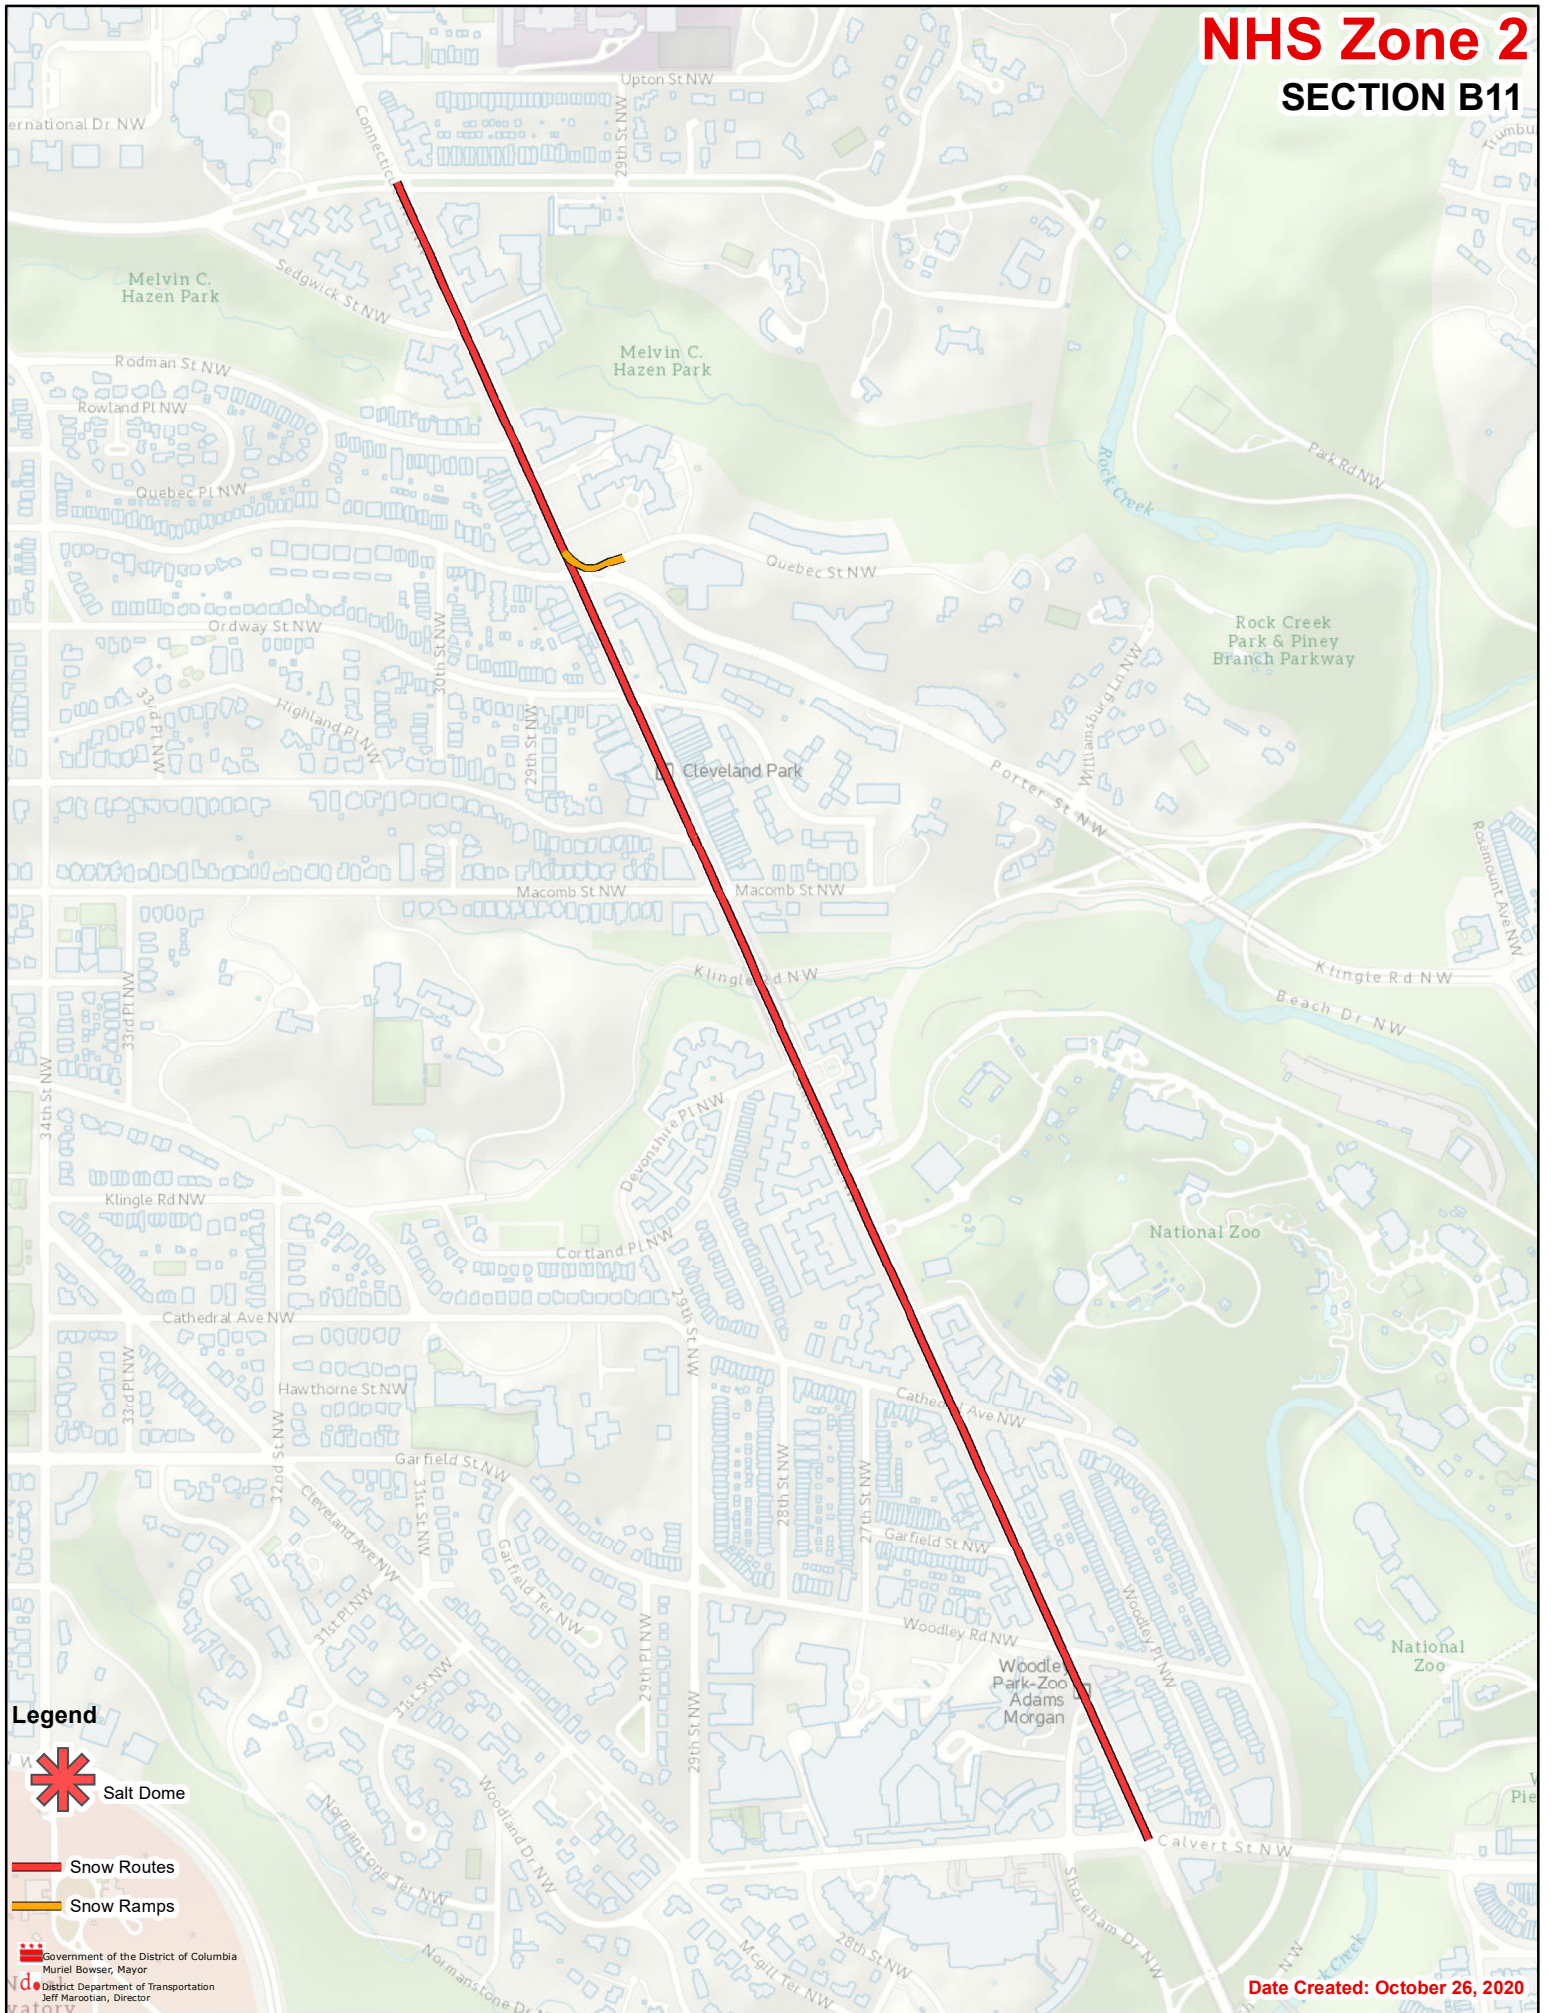

NHS Zone 2

SECTION B11

Legend
 Salt Dome

 Snow Routes
 Snow Ramps

 Government of the District of Columbia
Muriel Bowser, Mayor
 District Department of Transportation
Jeff Maroontan, Director

Date Created: October 26, 2020