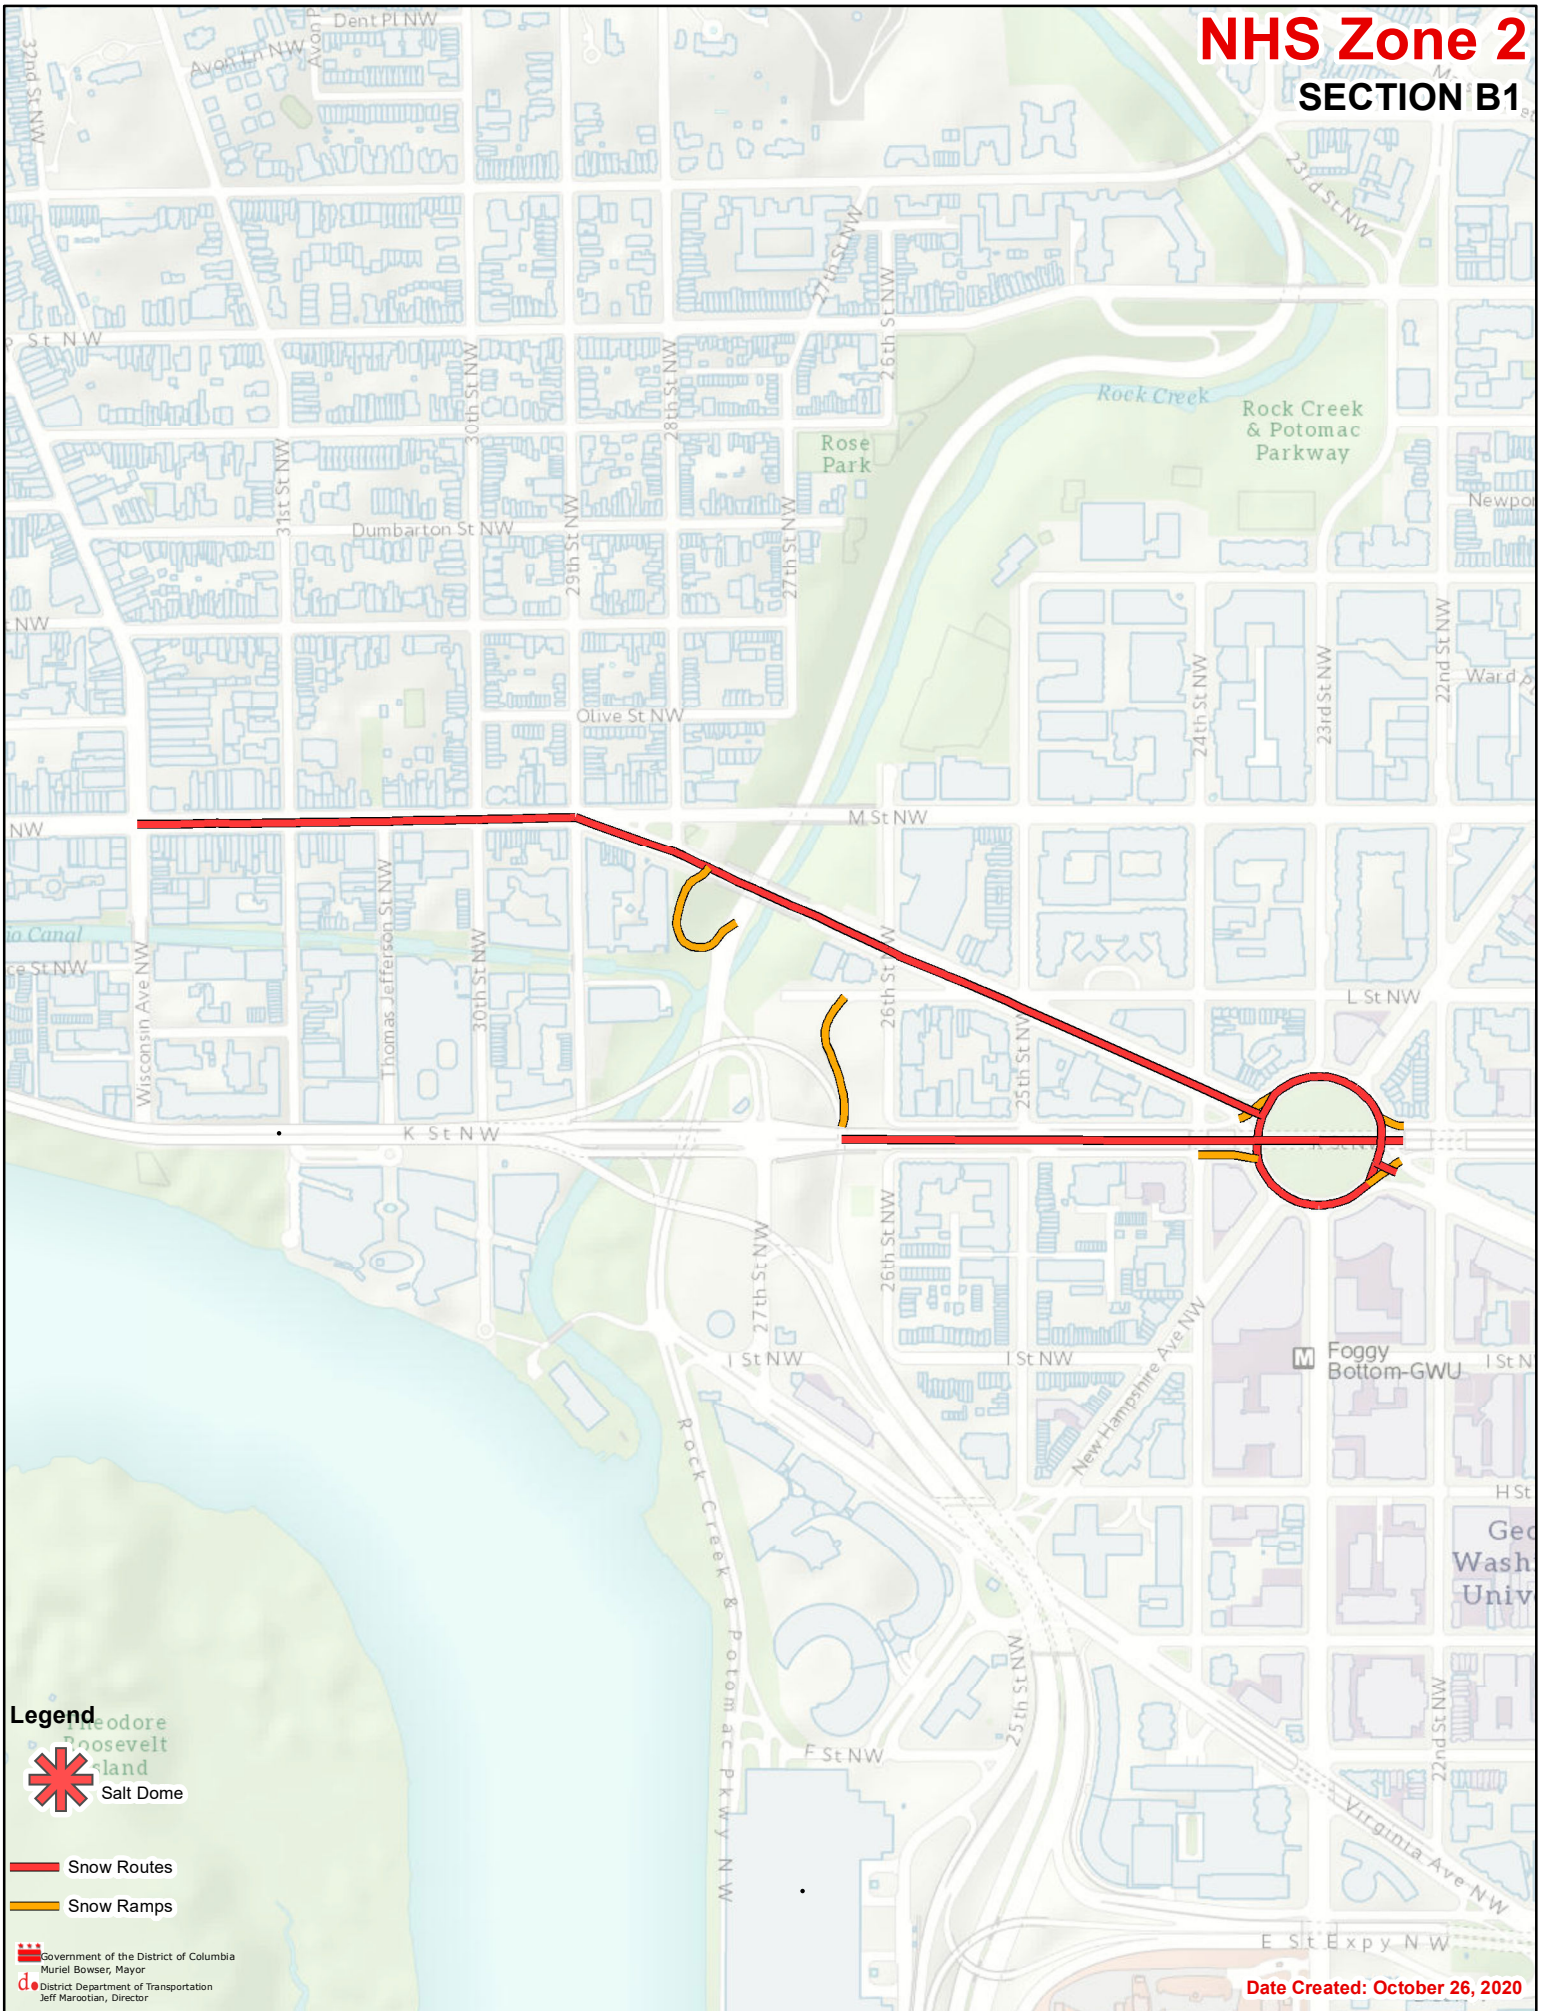

NHS Zone 2 SECTION B1

Legend
Salt Dome

Snow Routes
Snow Ramps

Government of the District of Columbia
Muriel Bowser, Mayor
District Department of Transportation
Jeff Marootian, Director

Date Created: October 26, 2020