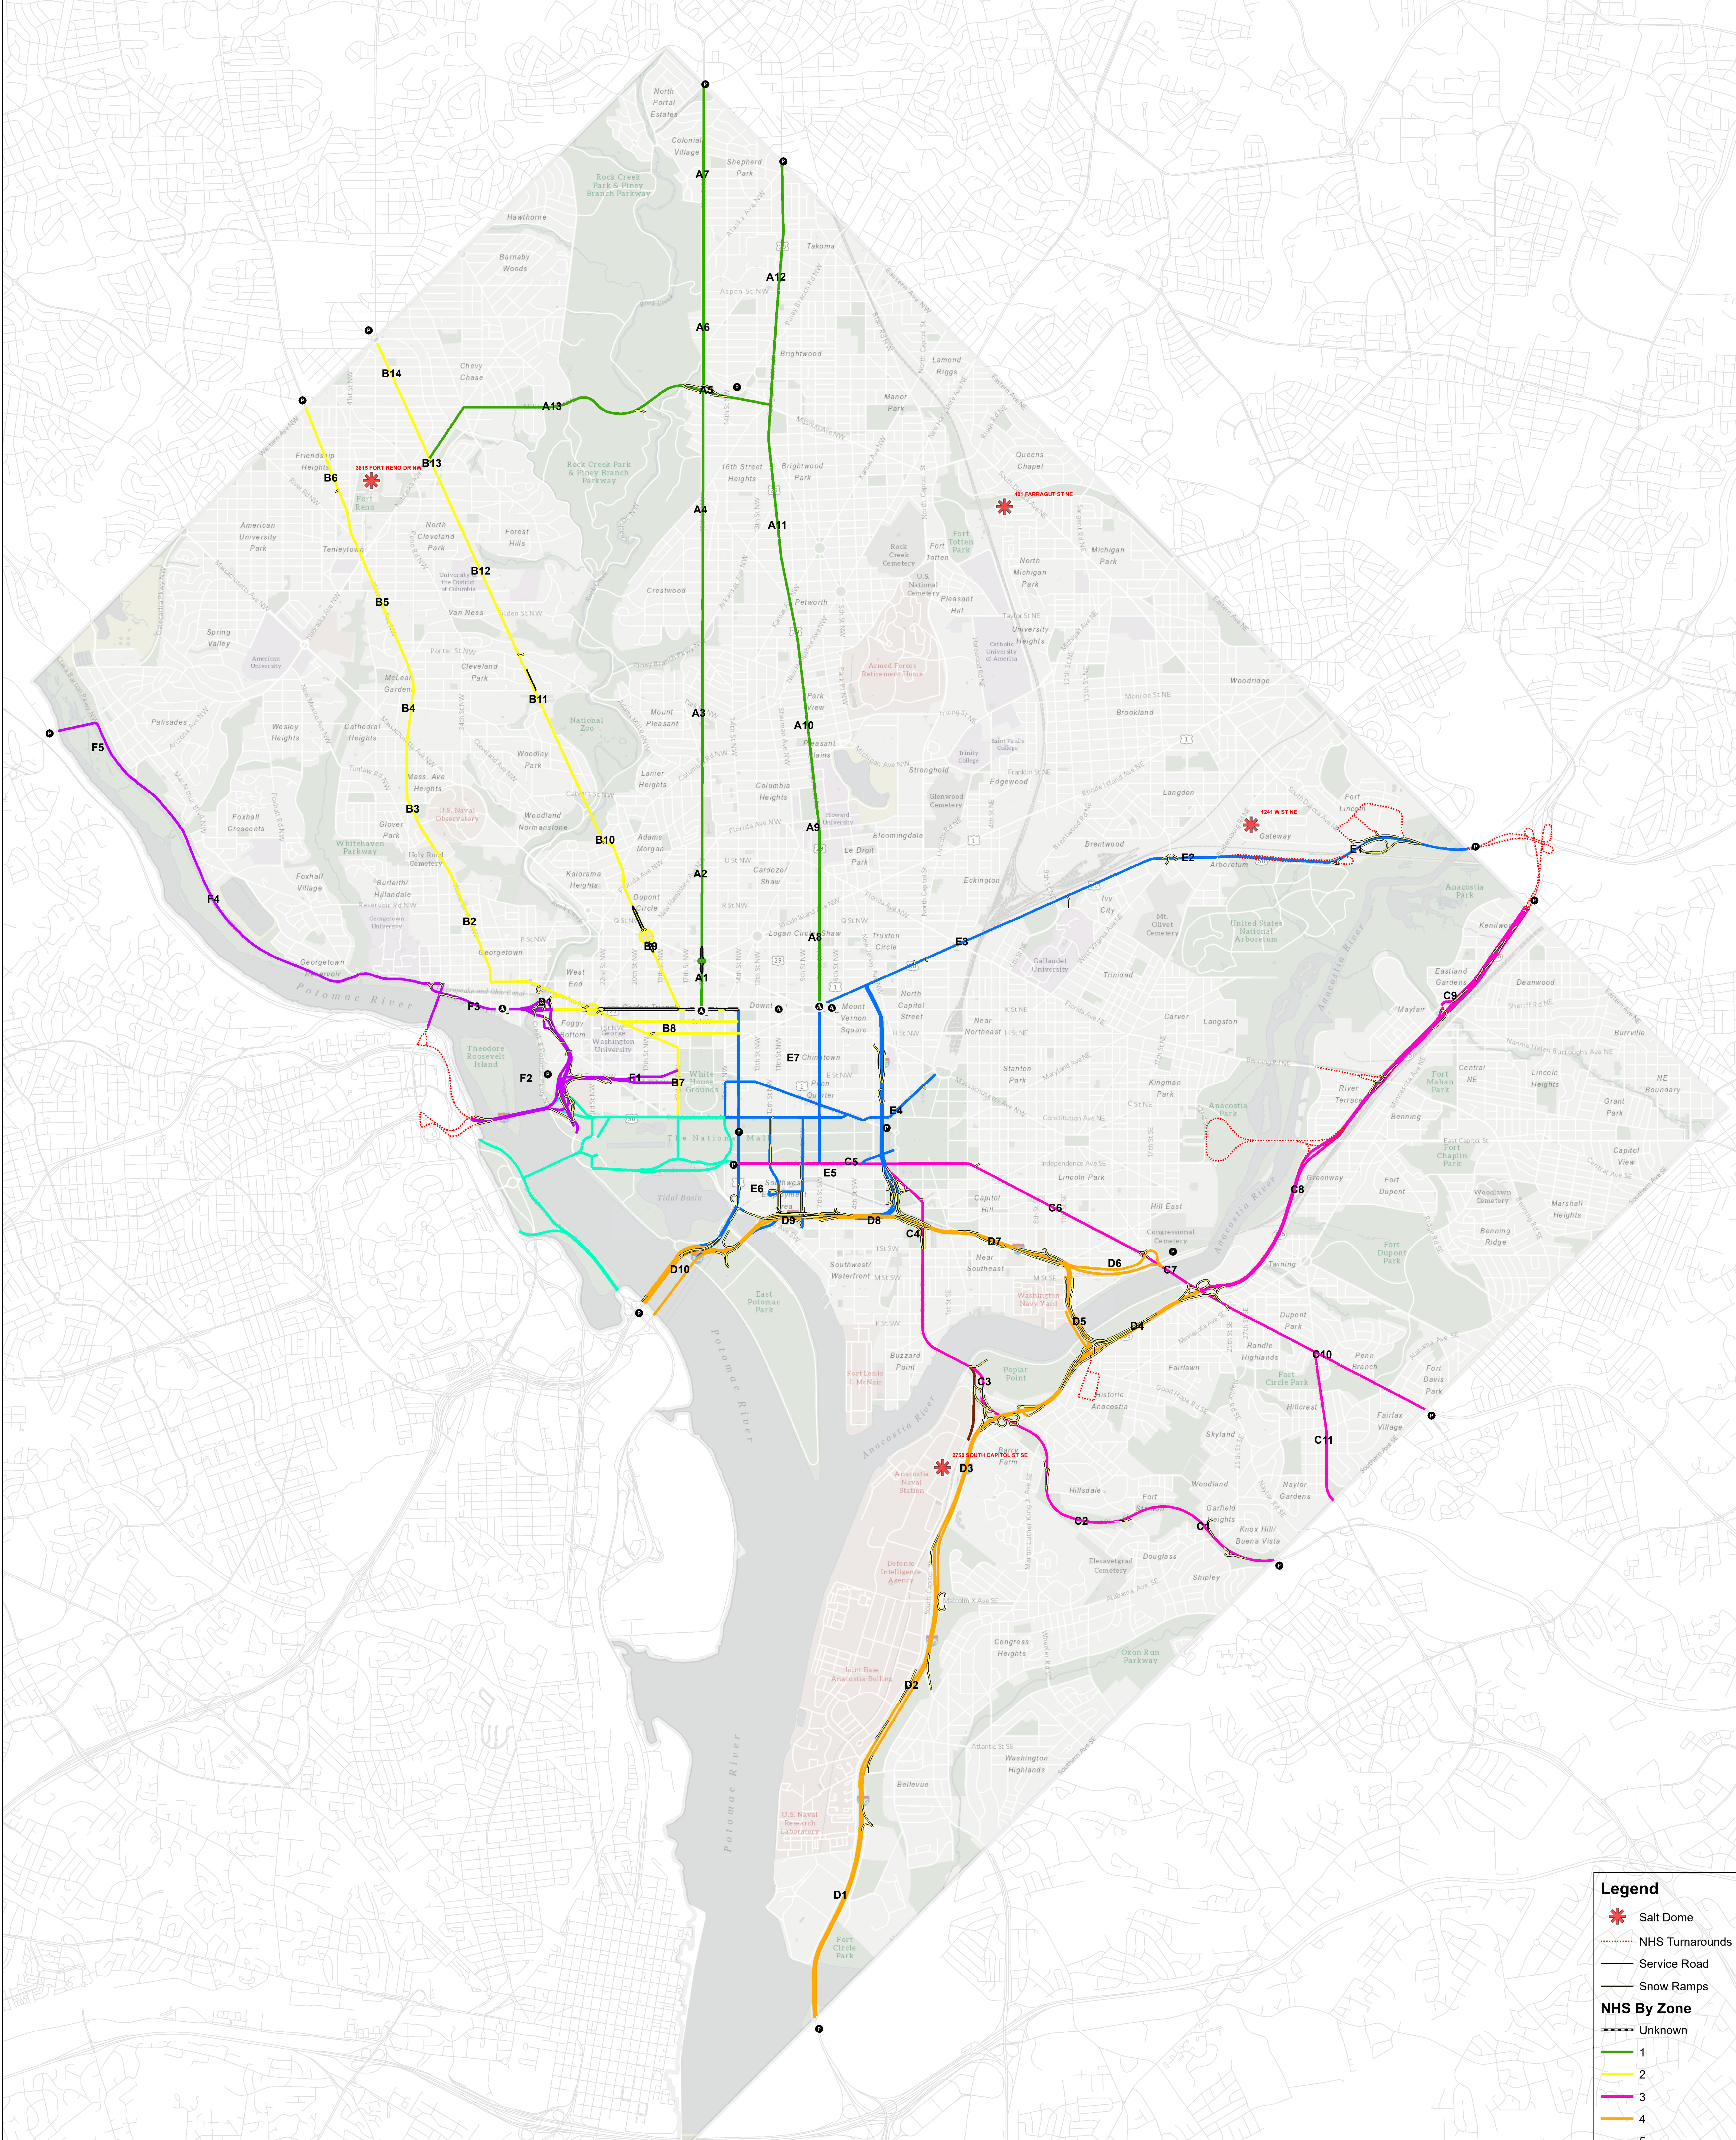

NHS Snow Zone Citywide Map

Legend

- Salt Dome
- NHS Turnarounds
- Service Road
- Snow Ramps
- NHS By Zone**
- Unknown
- 1
- 2
- 3
- 4
- 5
- 6
- NPS?
- SCap?