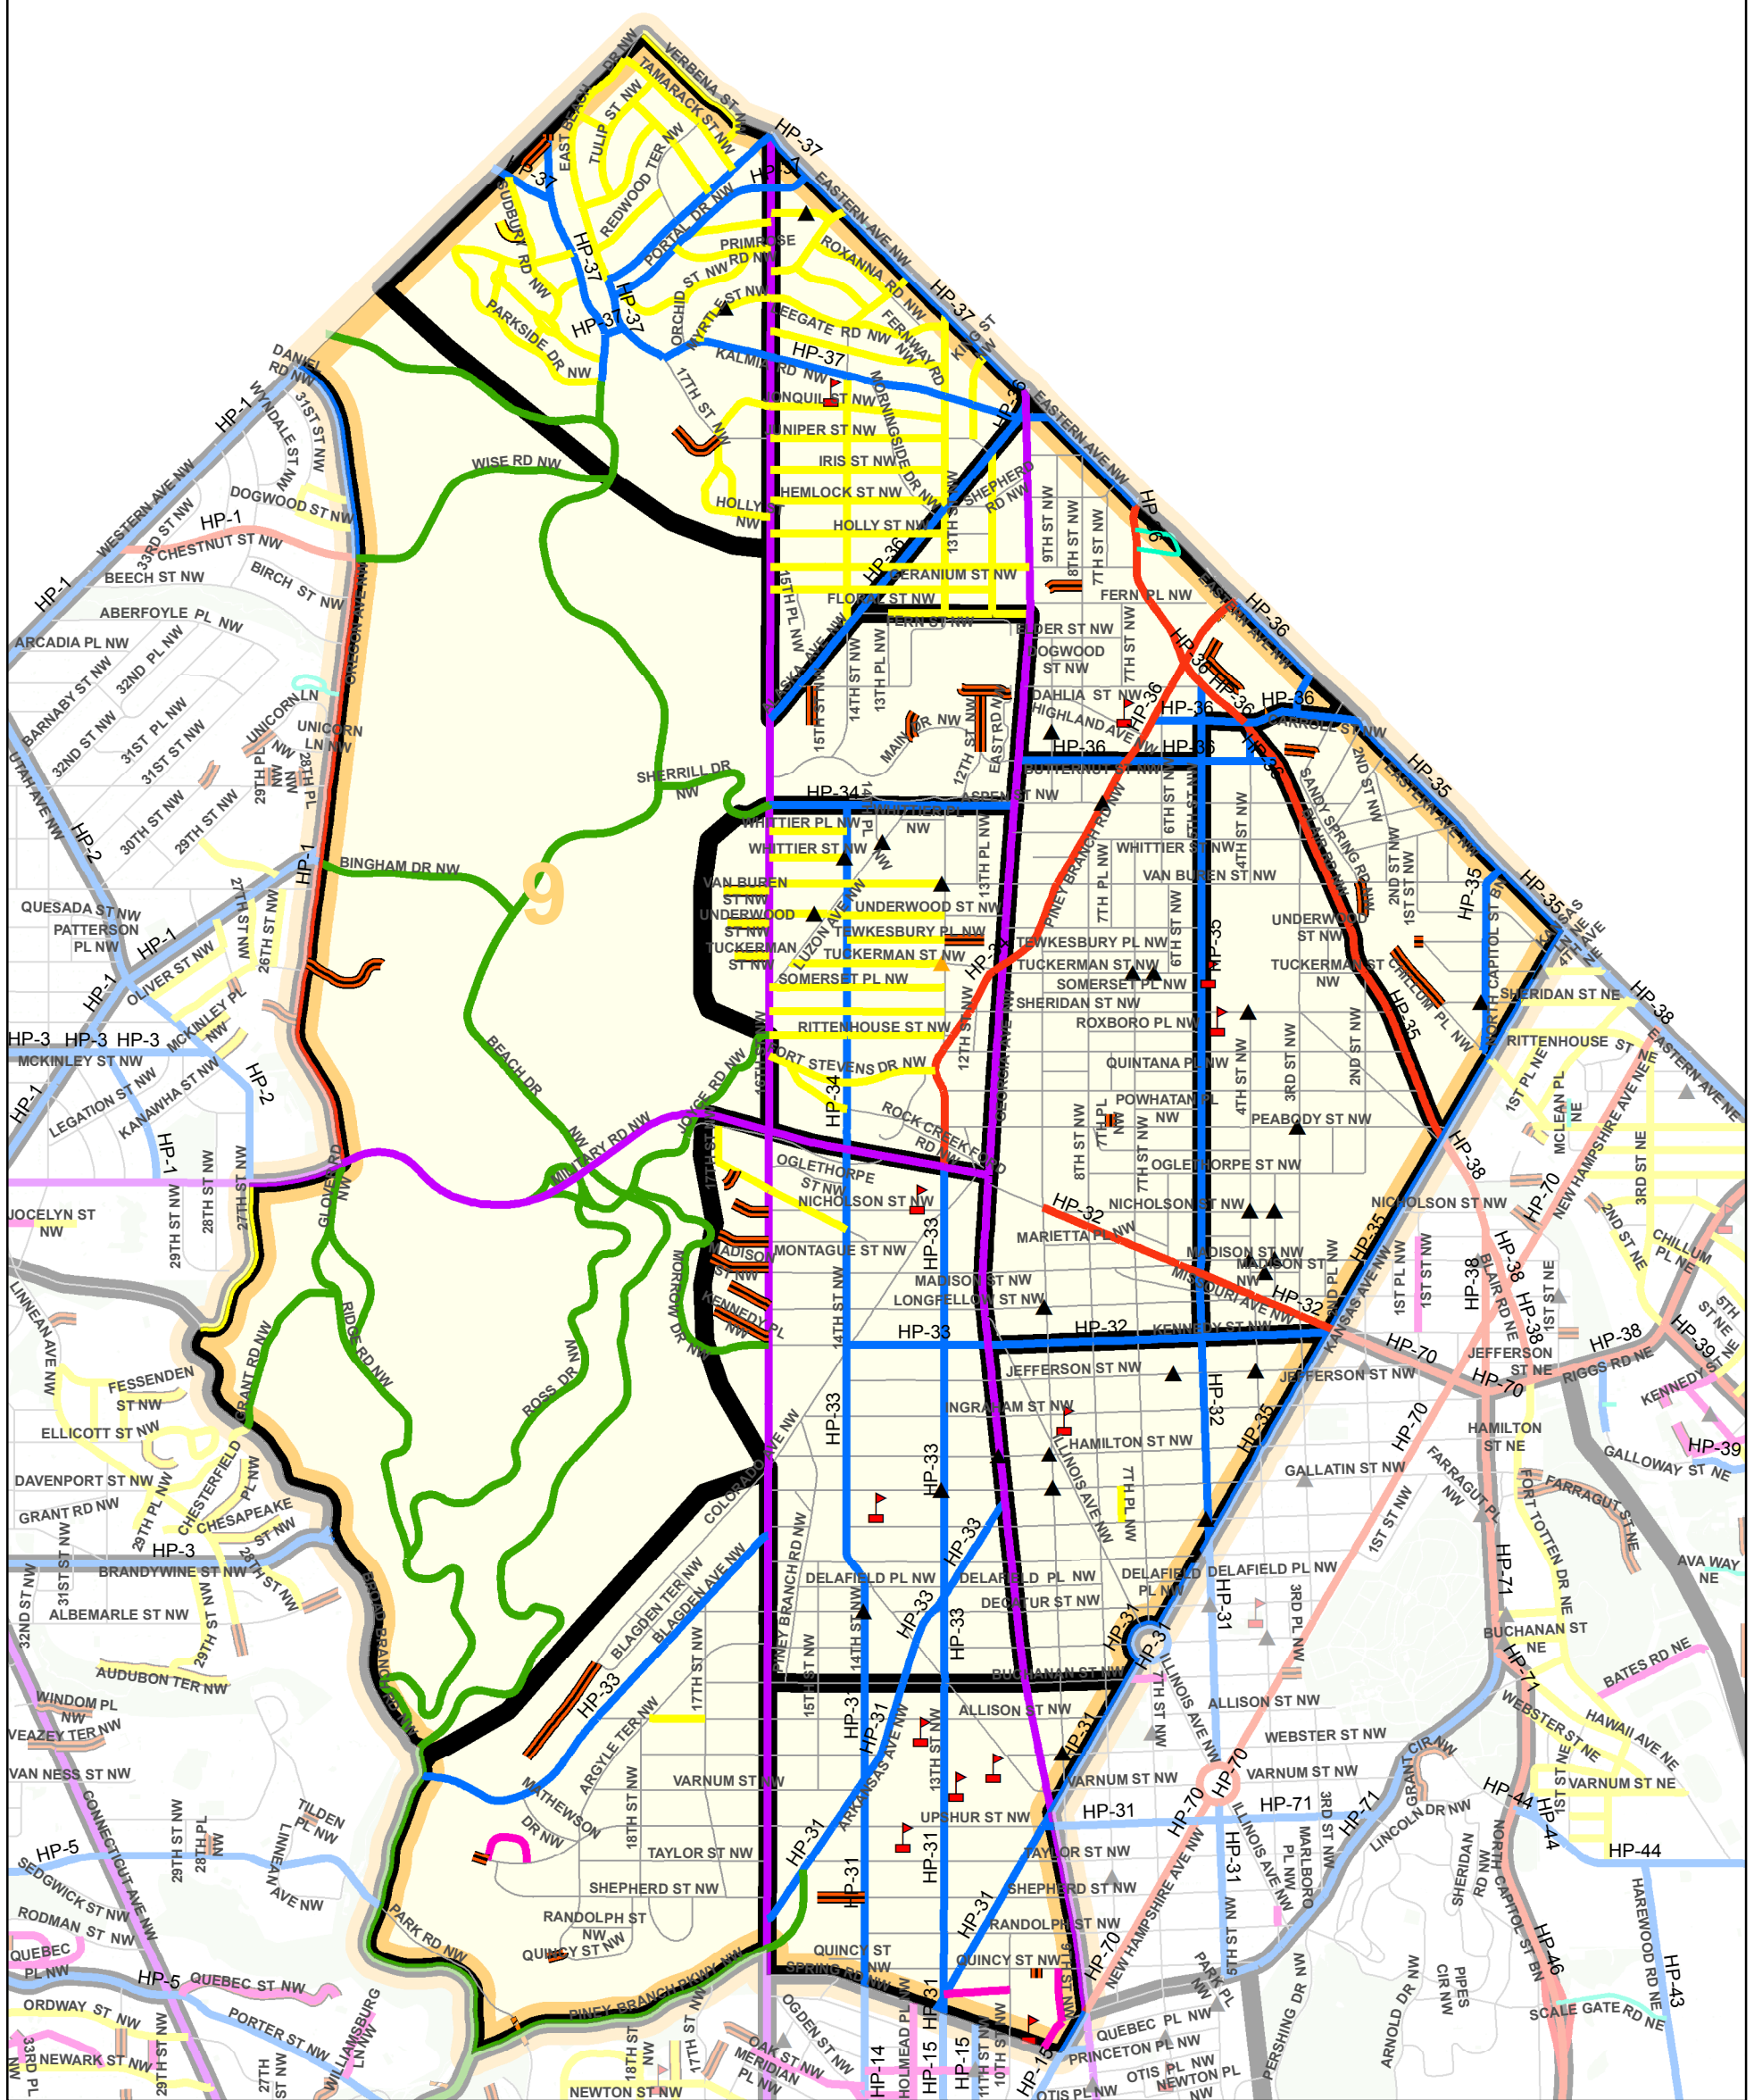

DISTRICT OF COLUMBIA SNOW PLANNING MAP

Snow Zone 9

Legend

Public School	1 - 3 Speed Humps	Snow Routes	Secondary	NPS	Dead End Streets
Hospital	4 - 6 Speed Humps	AOC	Priority Hills	NHS	Bridge
Installed Speed humps	7 - 10 Speed Humps	Primary	Narrow Road	Private Streets	Residential Snow Area
					Snow Zone Boundary