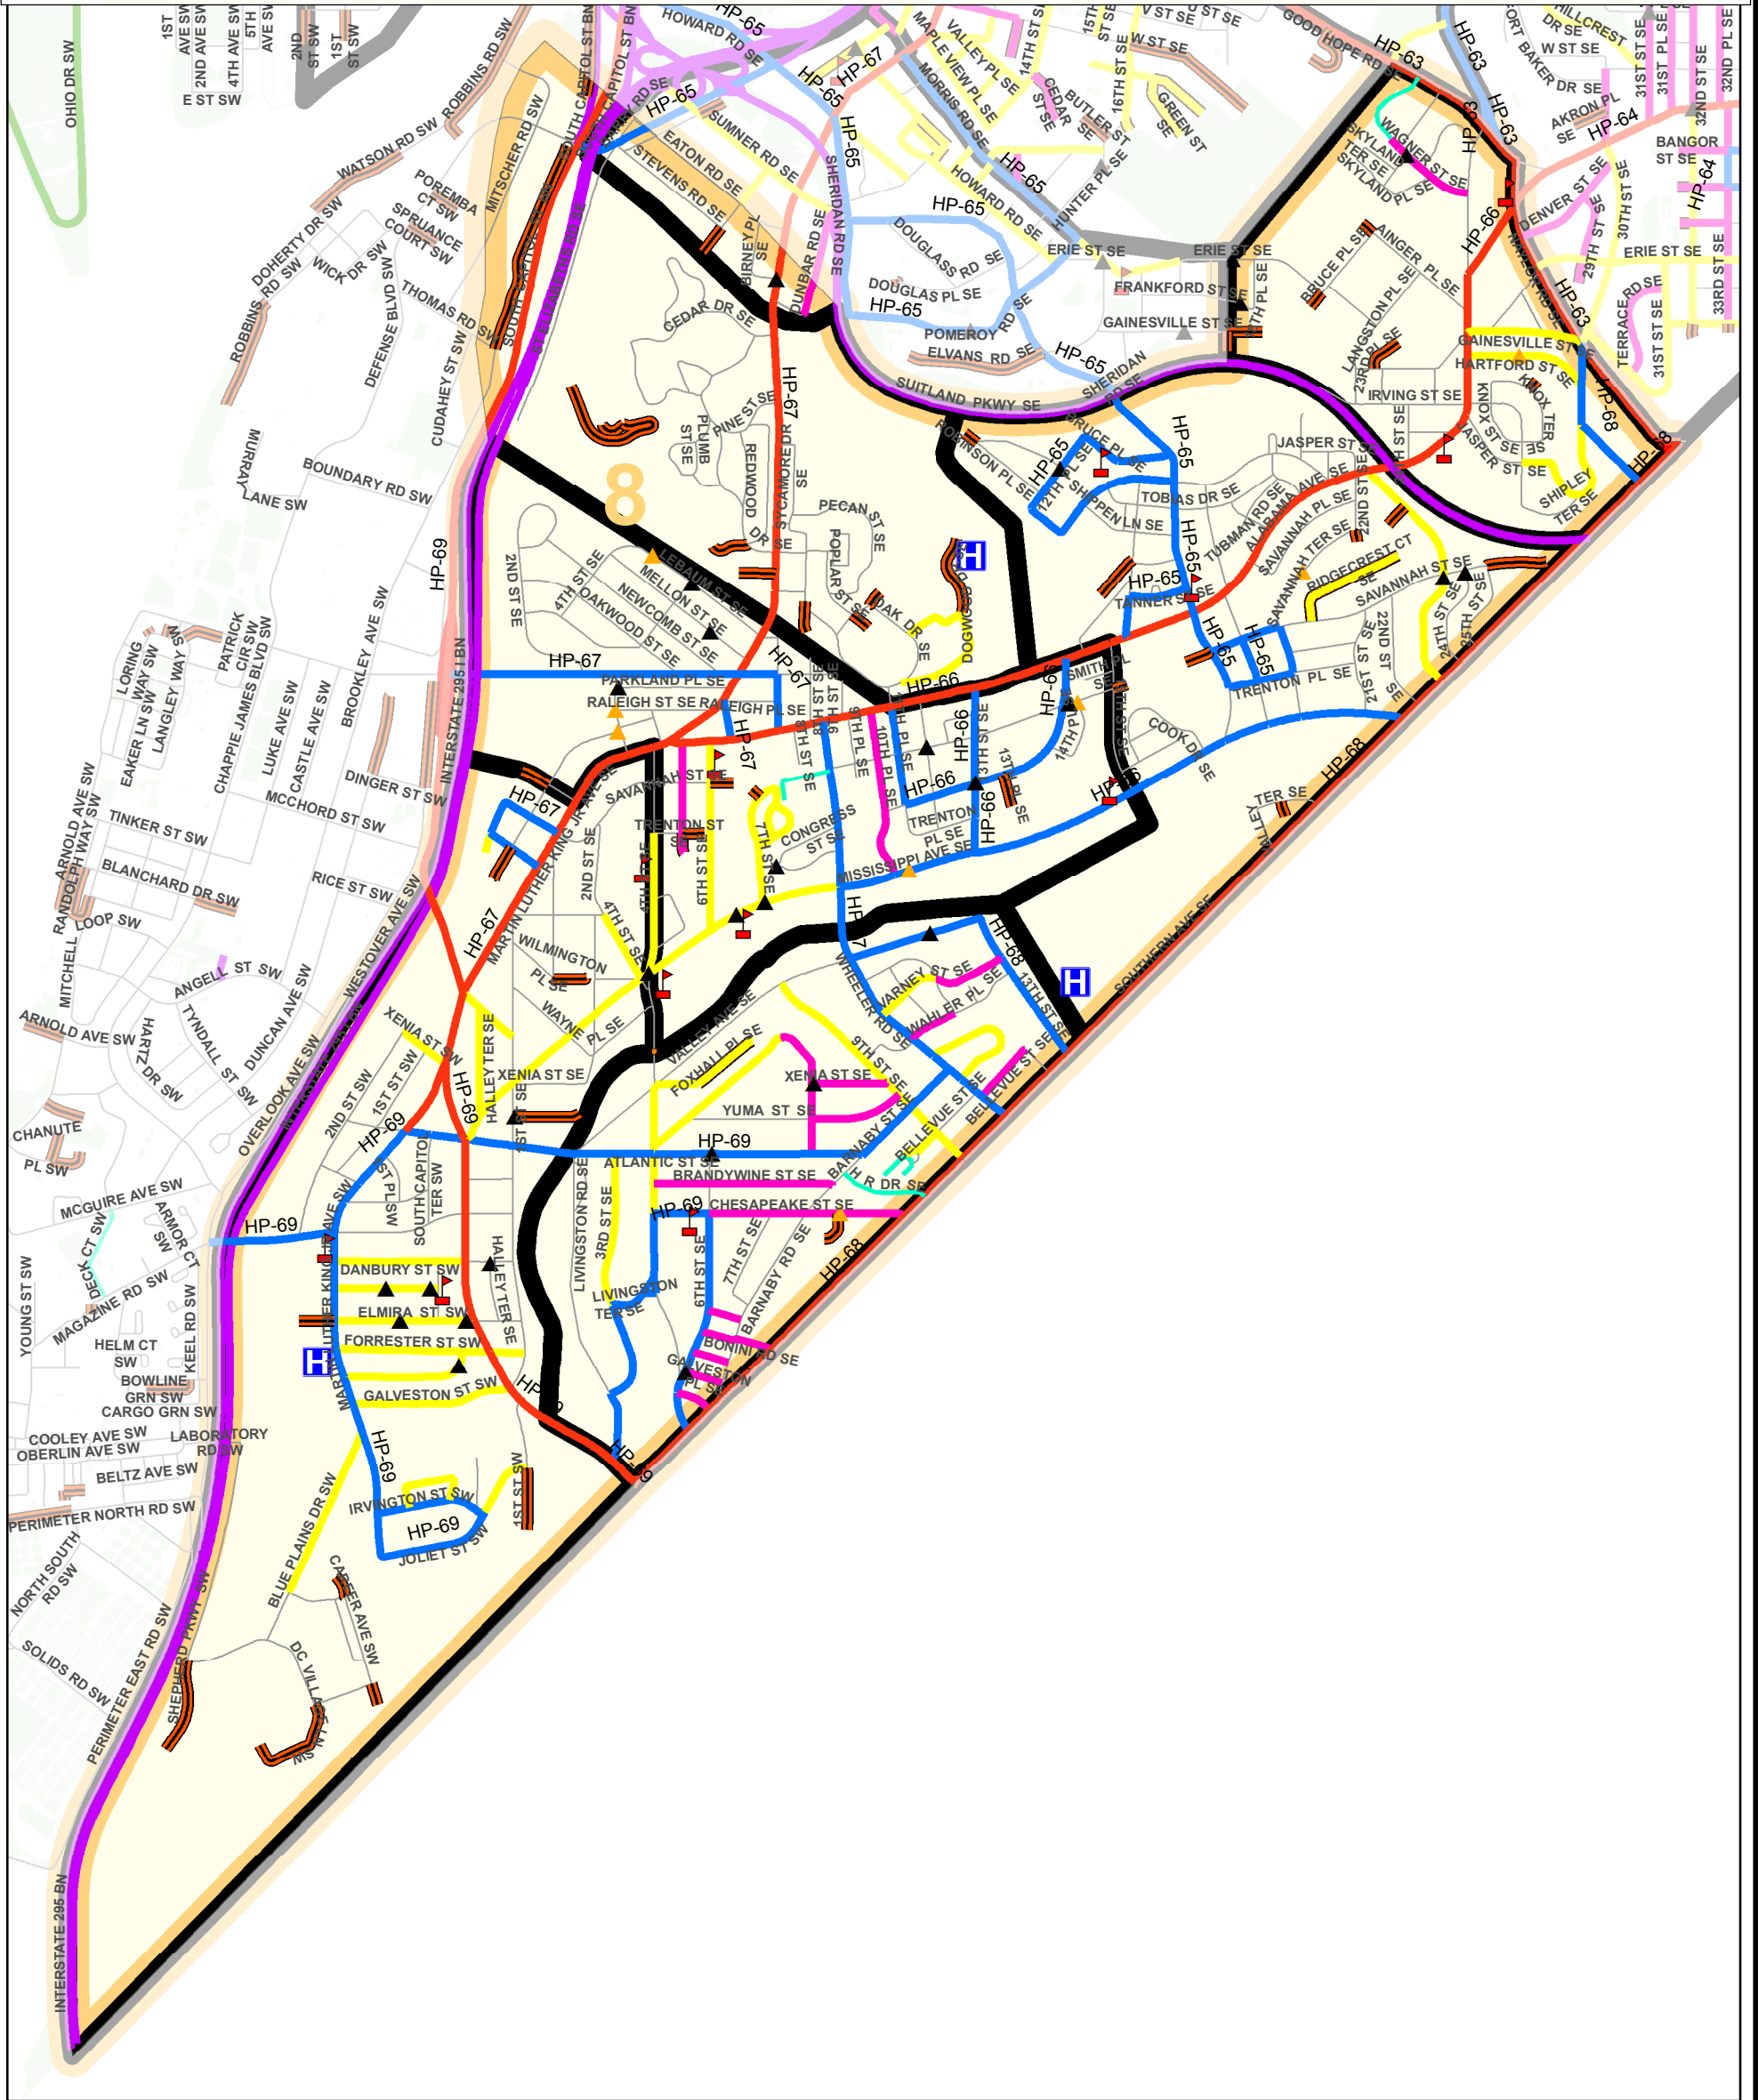

DISTRICT OF COLUMBIA SNOW PLANNING MAP

Snow Zone 8

Legend

- | | | | | | |
|-----------------------|--------------------|--------------------|----------------|-----------------|-----------------------|
| Public School | 1 - 3 Speed Humps | Snow Routes | Secondary | NPS | Dead End Streets |
| Hospital | 4 - 6 Speed Humps | AOC | Priority Hills | NHS | Bridge |
| Installed Speed humps | 7 - 10 Speed Humps | Primary | Narrow Road | Private Streets | Residential Snow Area |
| | | | | | Snow Zone Boundary |