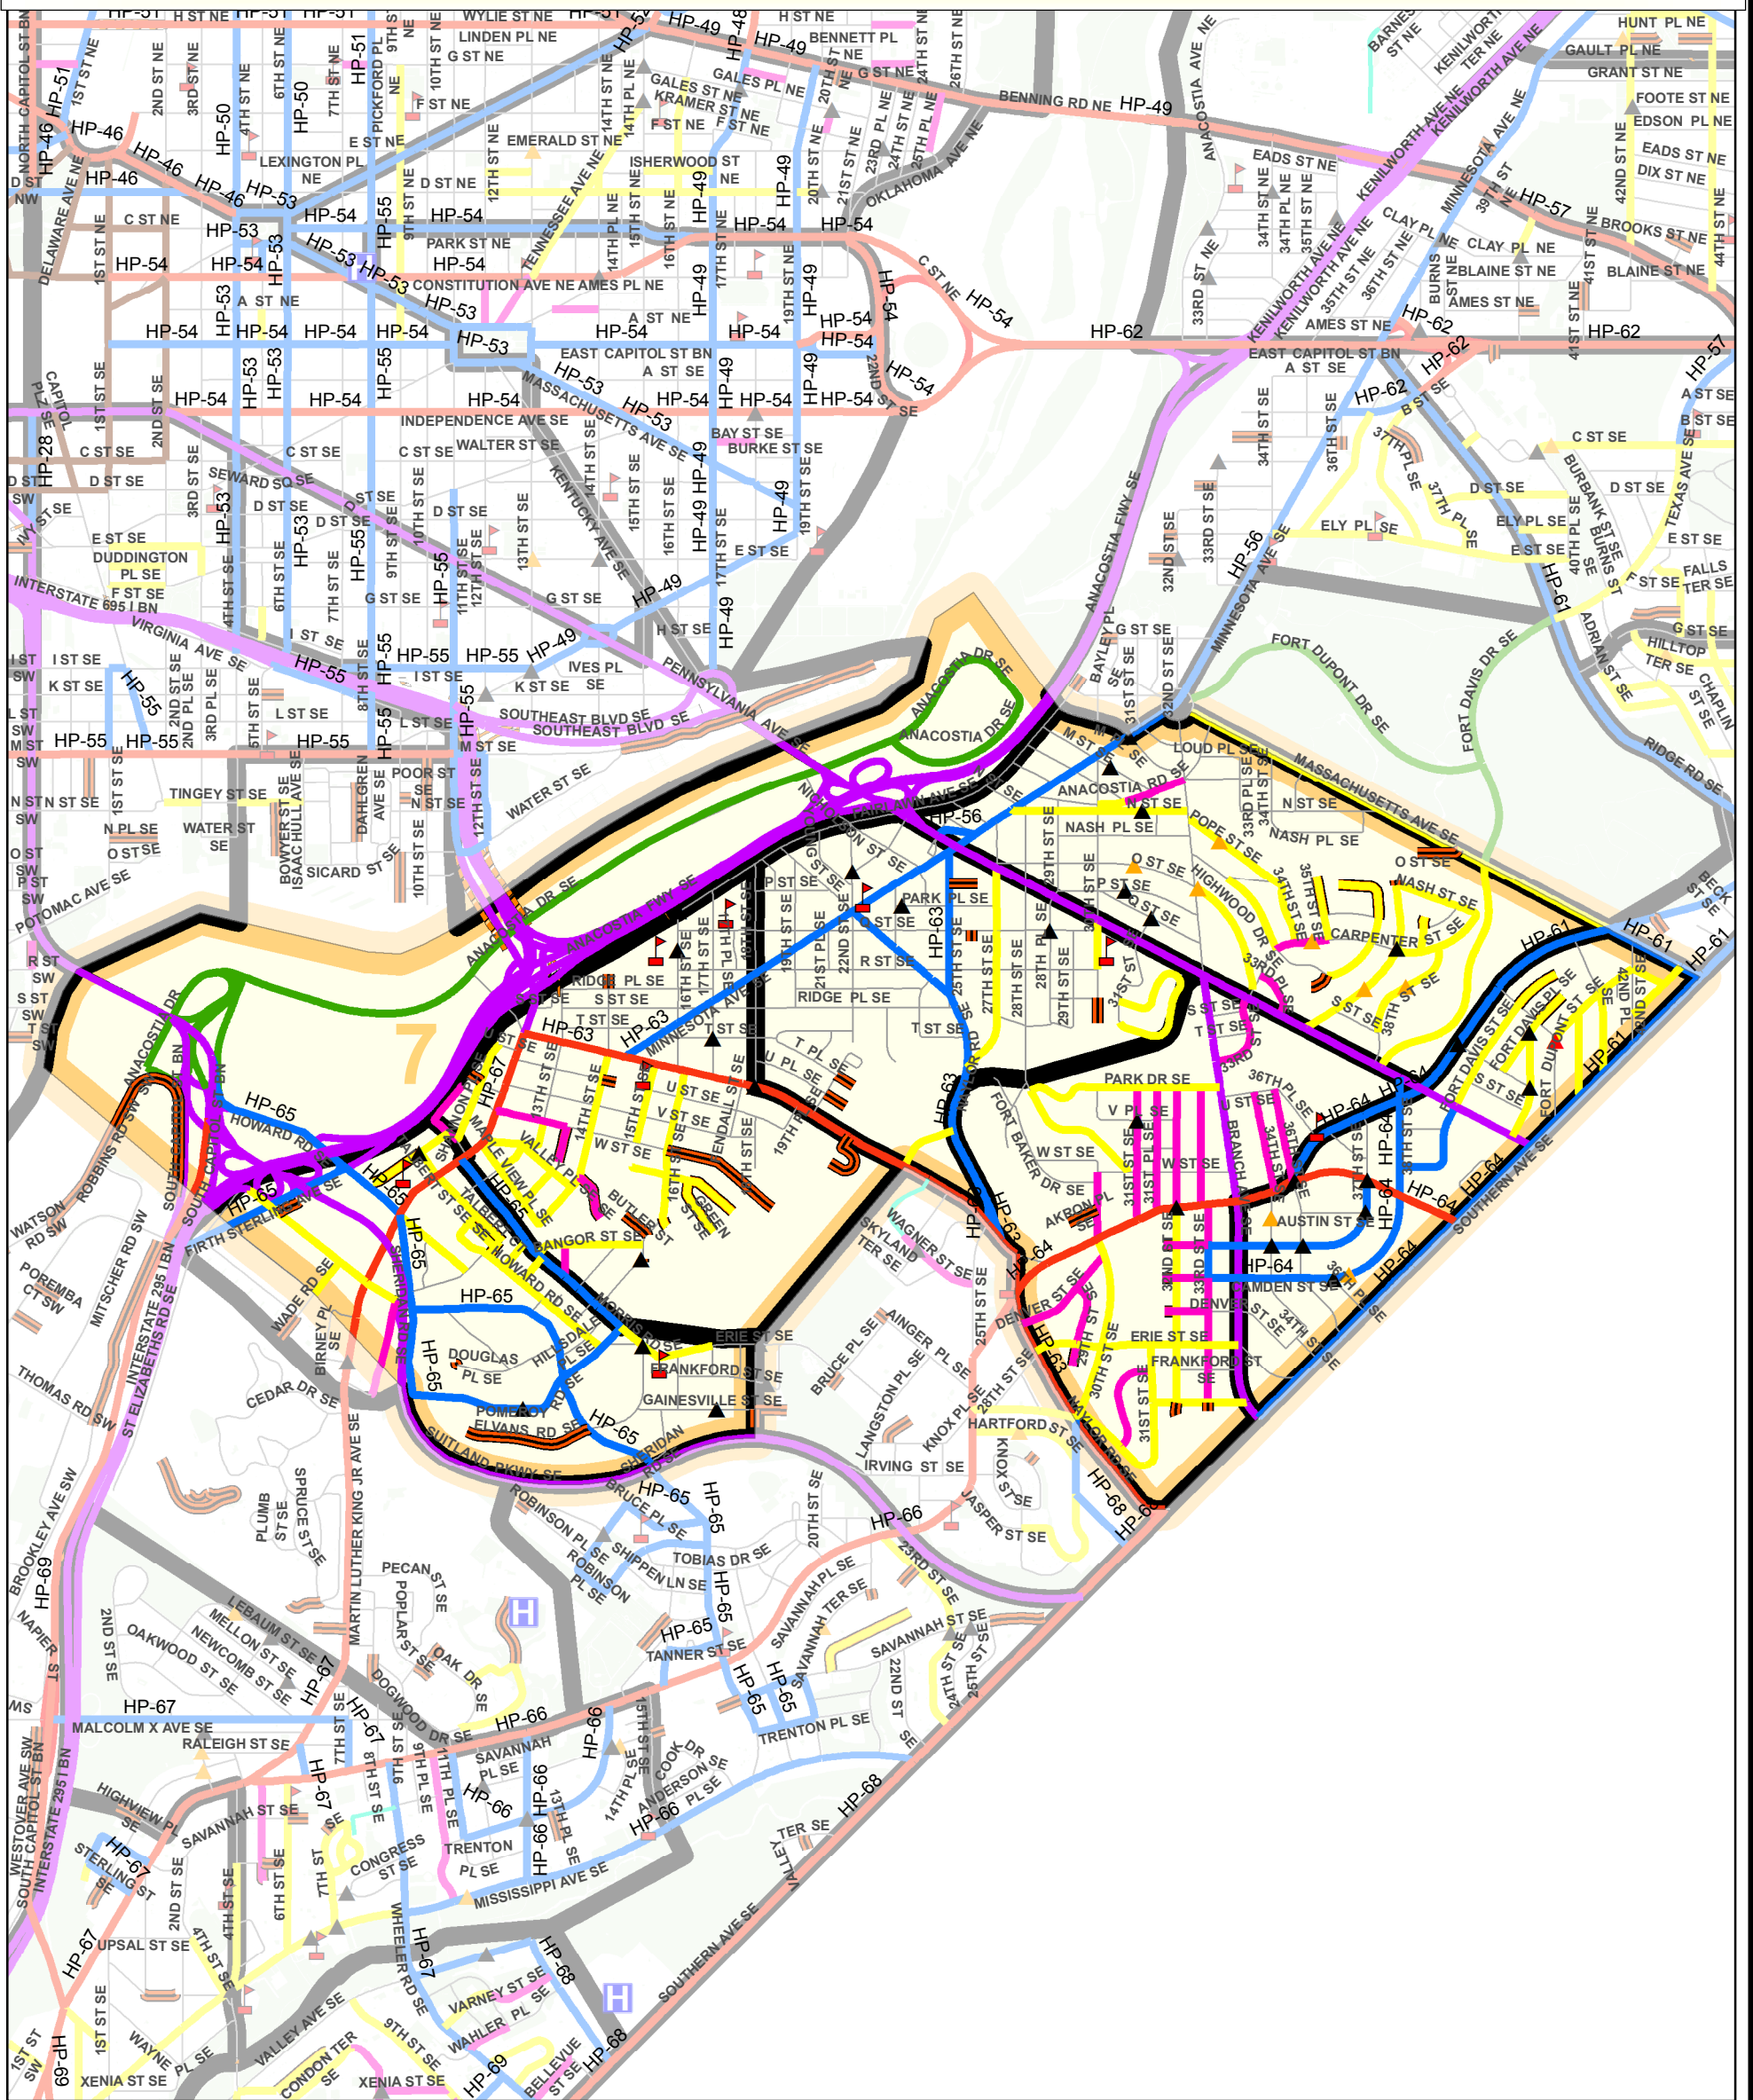

# DISTRICT OF COLUMBIA SNOW PLANNING MAP

## Snow Zone 7

**Legend**

Public School	1 - 3 Speed Humps	<b>Snow Routes</b>	Secondary	NPS	Dead End Streets
Hospital	4 - 6 Speed Humps	AOC	Priority Hills	NHS	Bridge
Installed Speed humps	7 - 10 Speed Humps	Primary	Narrow Road	Private Streets	Residential Snow Area
					Snow Zone Boundary