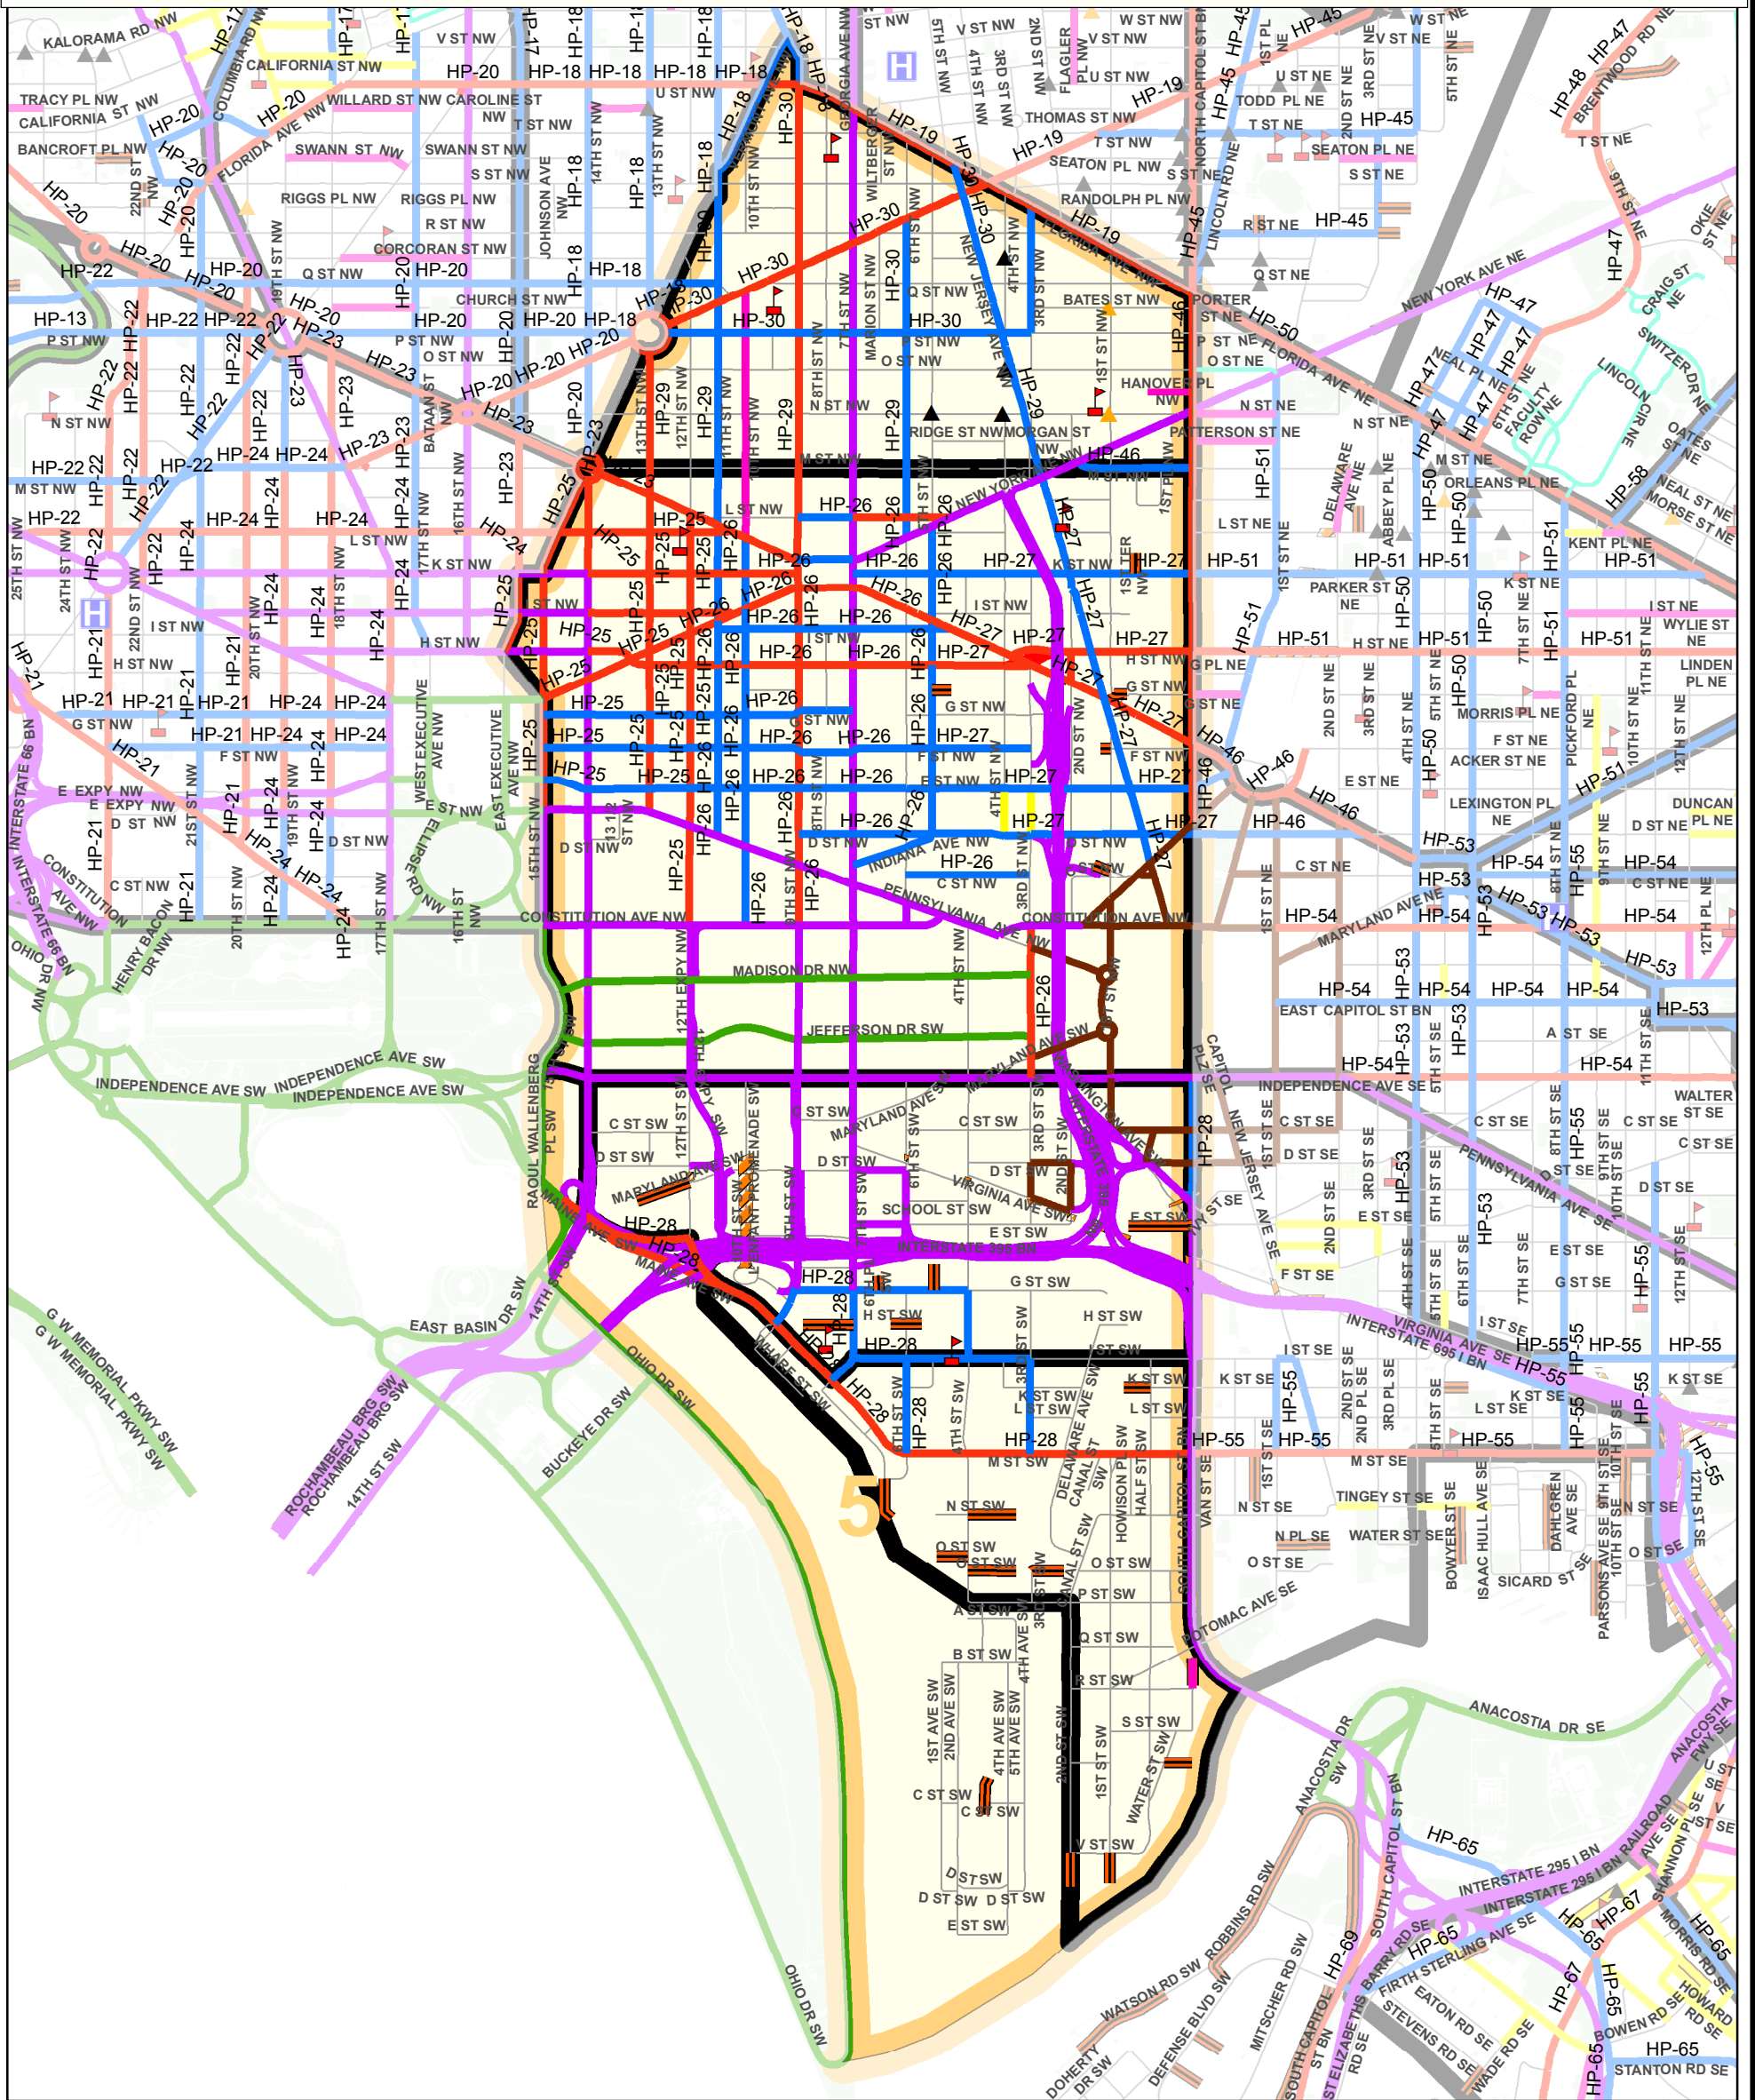

# DISTRICT OF COLUMBIA SNOW PLANNING MAP

## Snow Zone 5

### Legend

- |  |                       |  |                    |                    |         |           |                |     |                 |                  |                       |
|--|-----------------------|--|--------------------|--------------------|---------|-----------|----------------|-----|-----------------|------------------|-----------------------|
|  | Public School         |  | 1 - 3 Speed Humps  | <b>Snow Routes</b> |         | Secondary |                | NPS |                 | Dead End Streets |                       |
|  | Hospital              |  | 4 - 6 Speed Humps  |                    | AOC     |           | Priority Hills |     | NHS             |                  | Bridge                |
|  | Installed Speed humps |  | 7 - 10 Speed Humps |                    | Primary |           | Narrow Road    |     | Private Streets |                  | Residential Snow Area |
|  |                       |  |                    |                    |         |           |                |     |                 |                  | Snow Zone Boundary    |