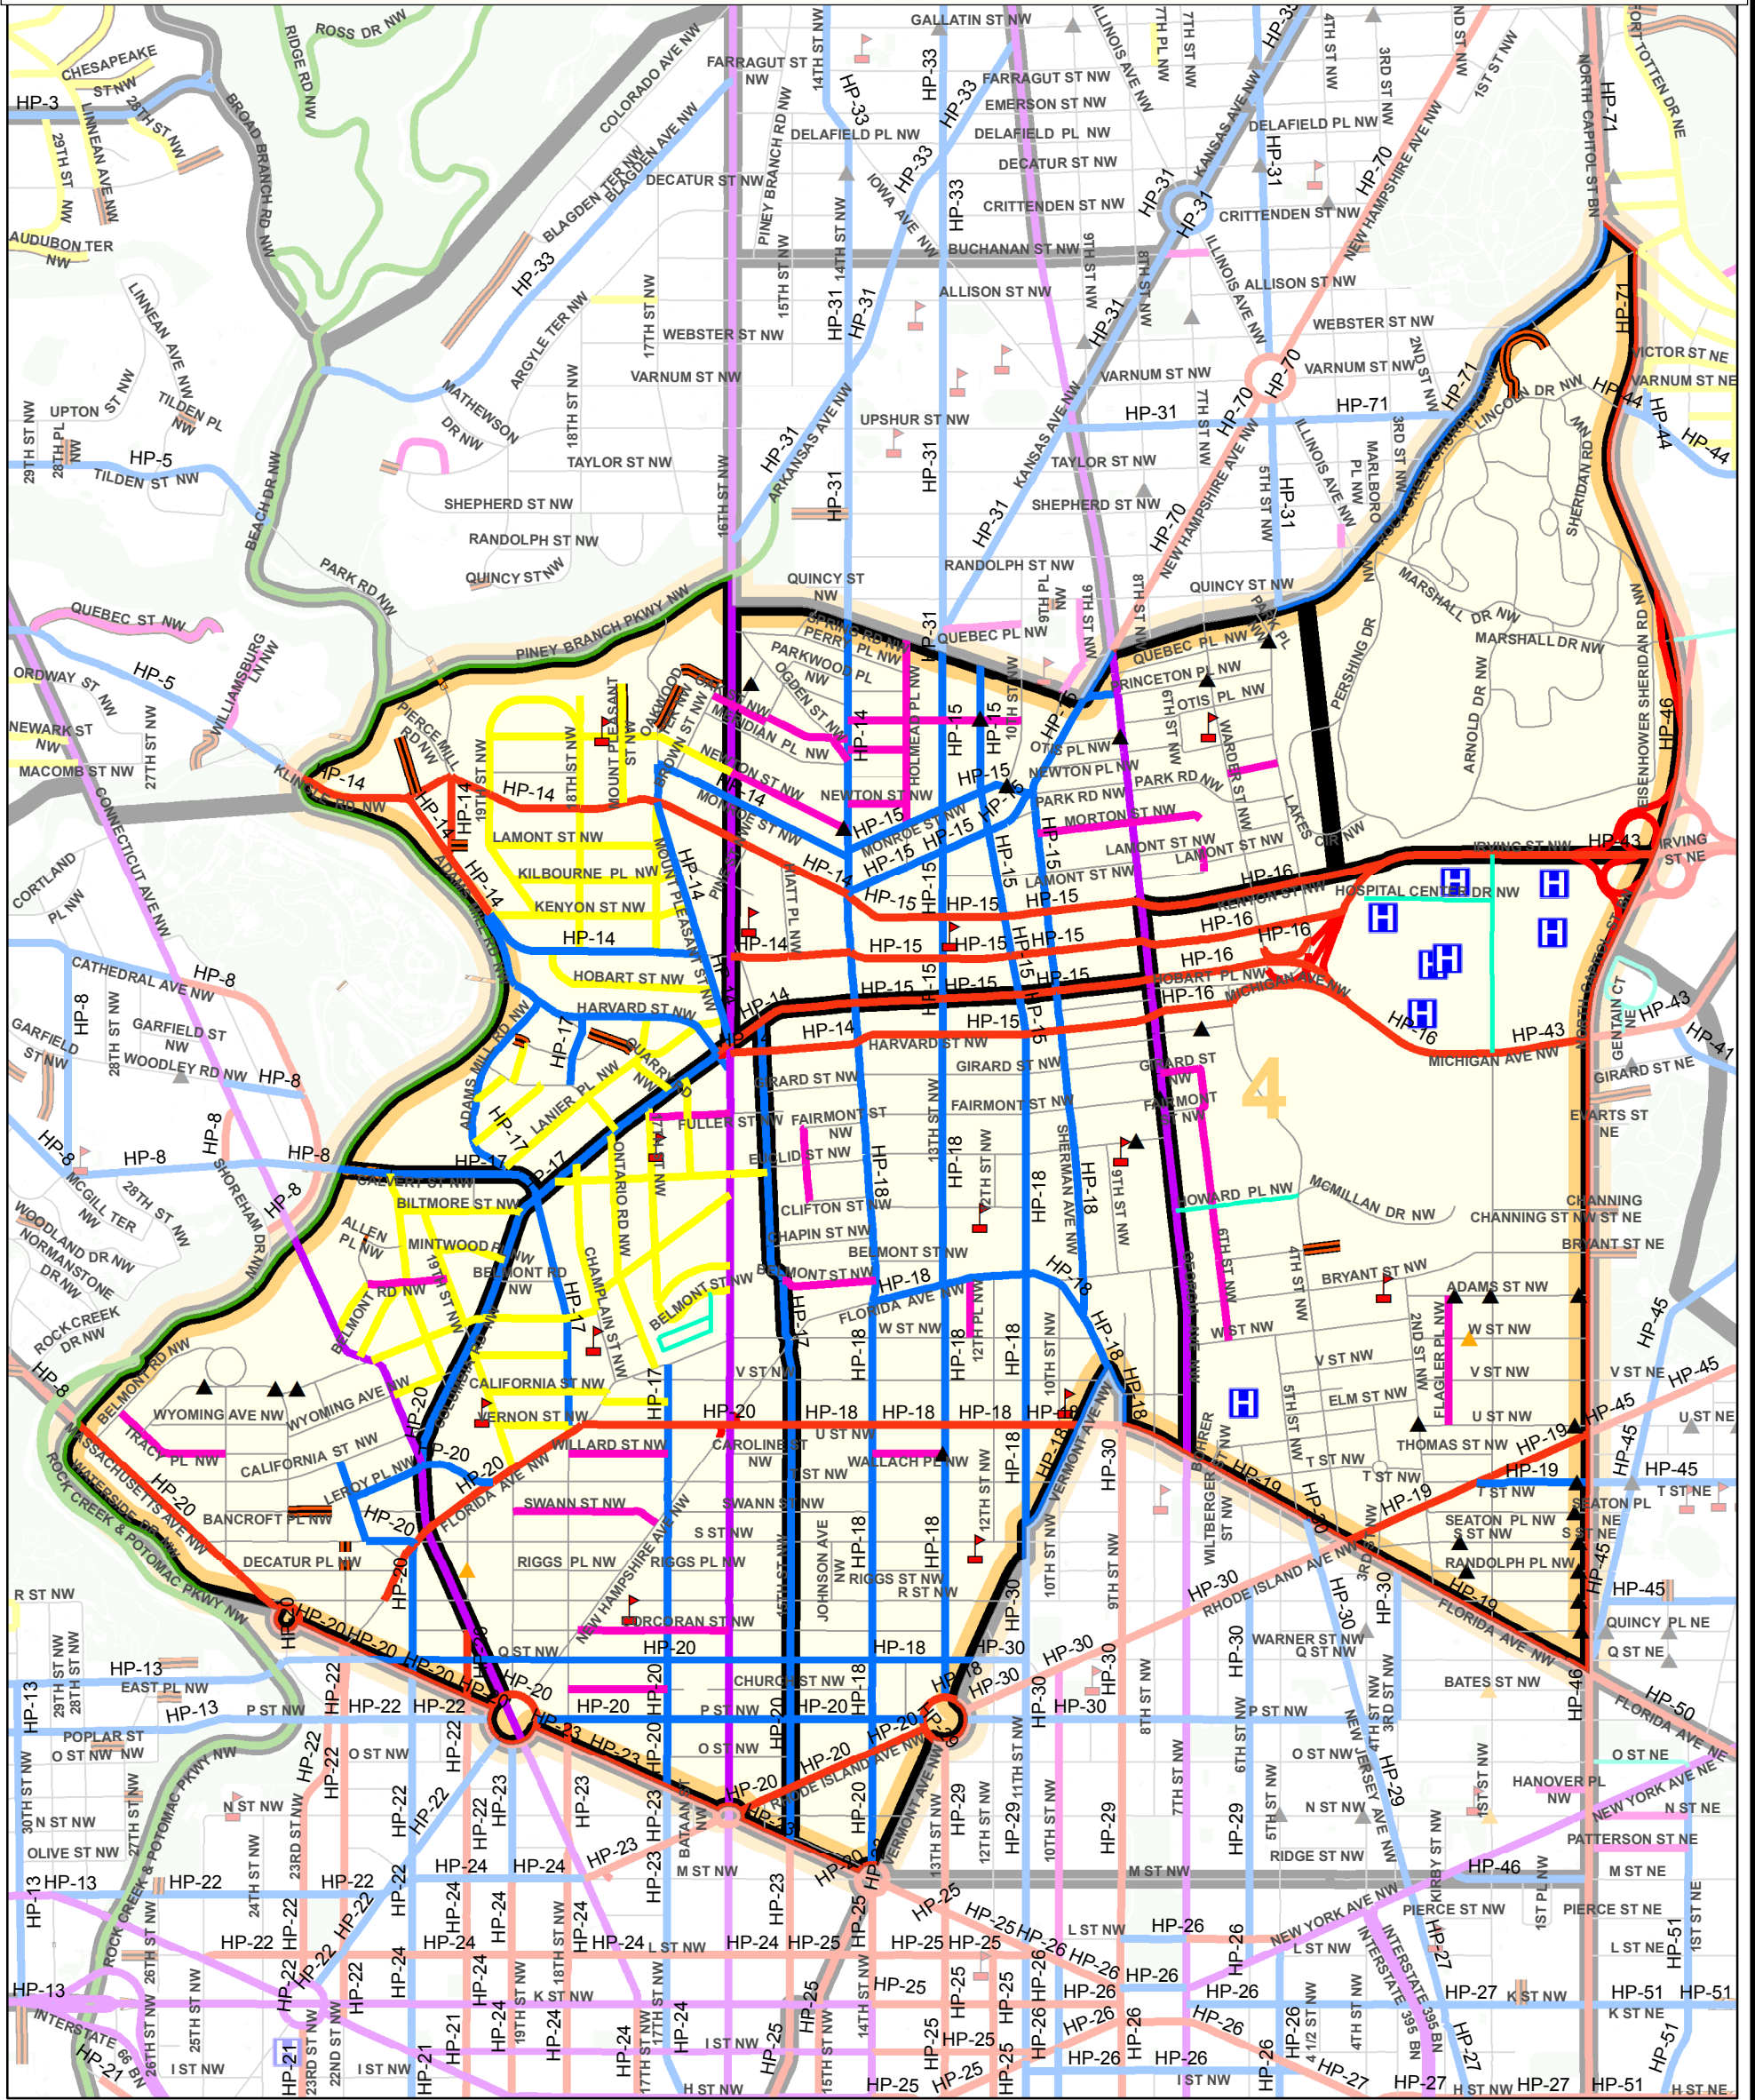

DISTRICT OF COLUMBIA SNOW PLANNING MAP

Snow Zone 4

Legend

- | | | | | | |
|-----------------------|--------------------|--------------------|----------------|-----------------|-----------------------|
| Public School | 1 - 3 Speed Humps | Snow Routes | Secondary | NPS | Dead End Streets |
| Hospital | 4 - 6 Speed Humps | AOC | Priority Hills | NHS | Bridge |
| Installed Speed humps | 7 - 10 Speed Humps | Primary | Narrow Road | Private Streets | Residential Snow Area |
| | | | | | Snow Zone Boundary |