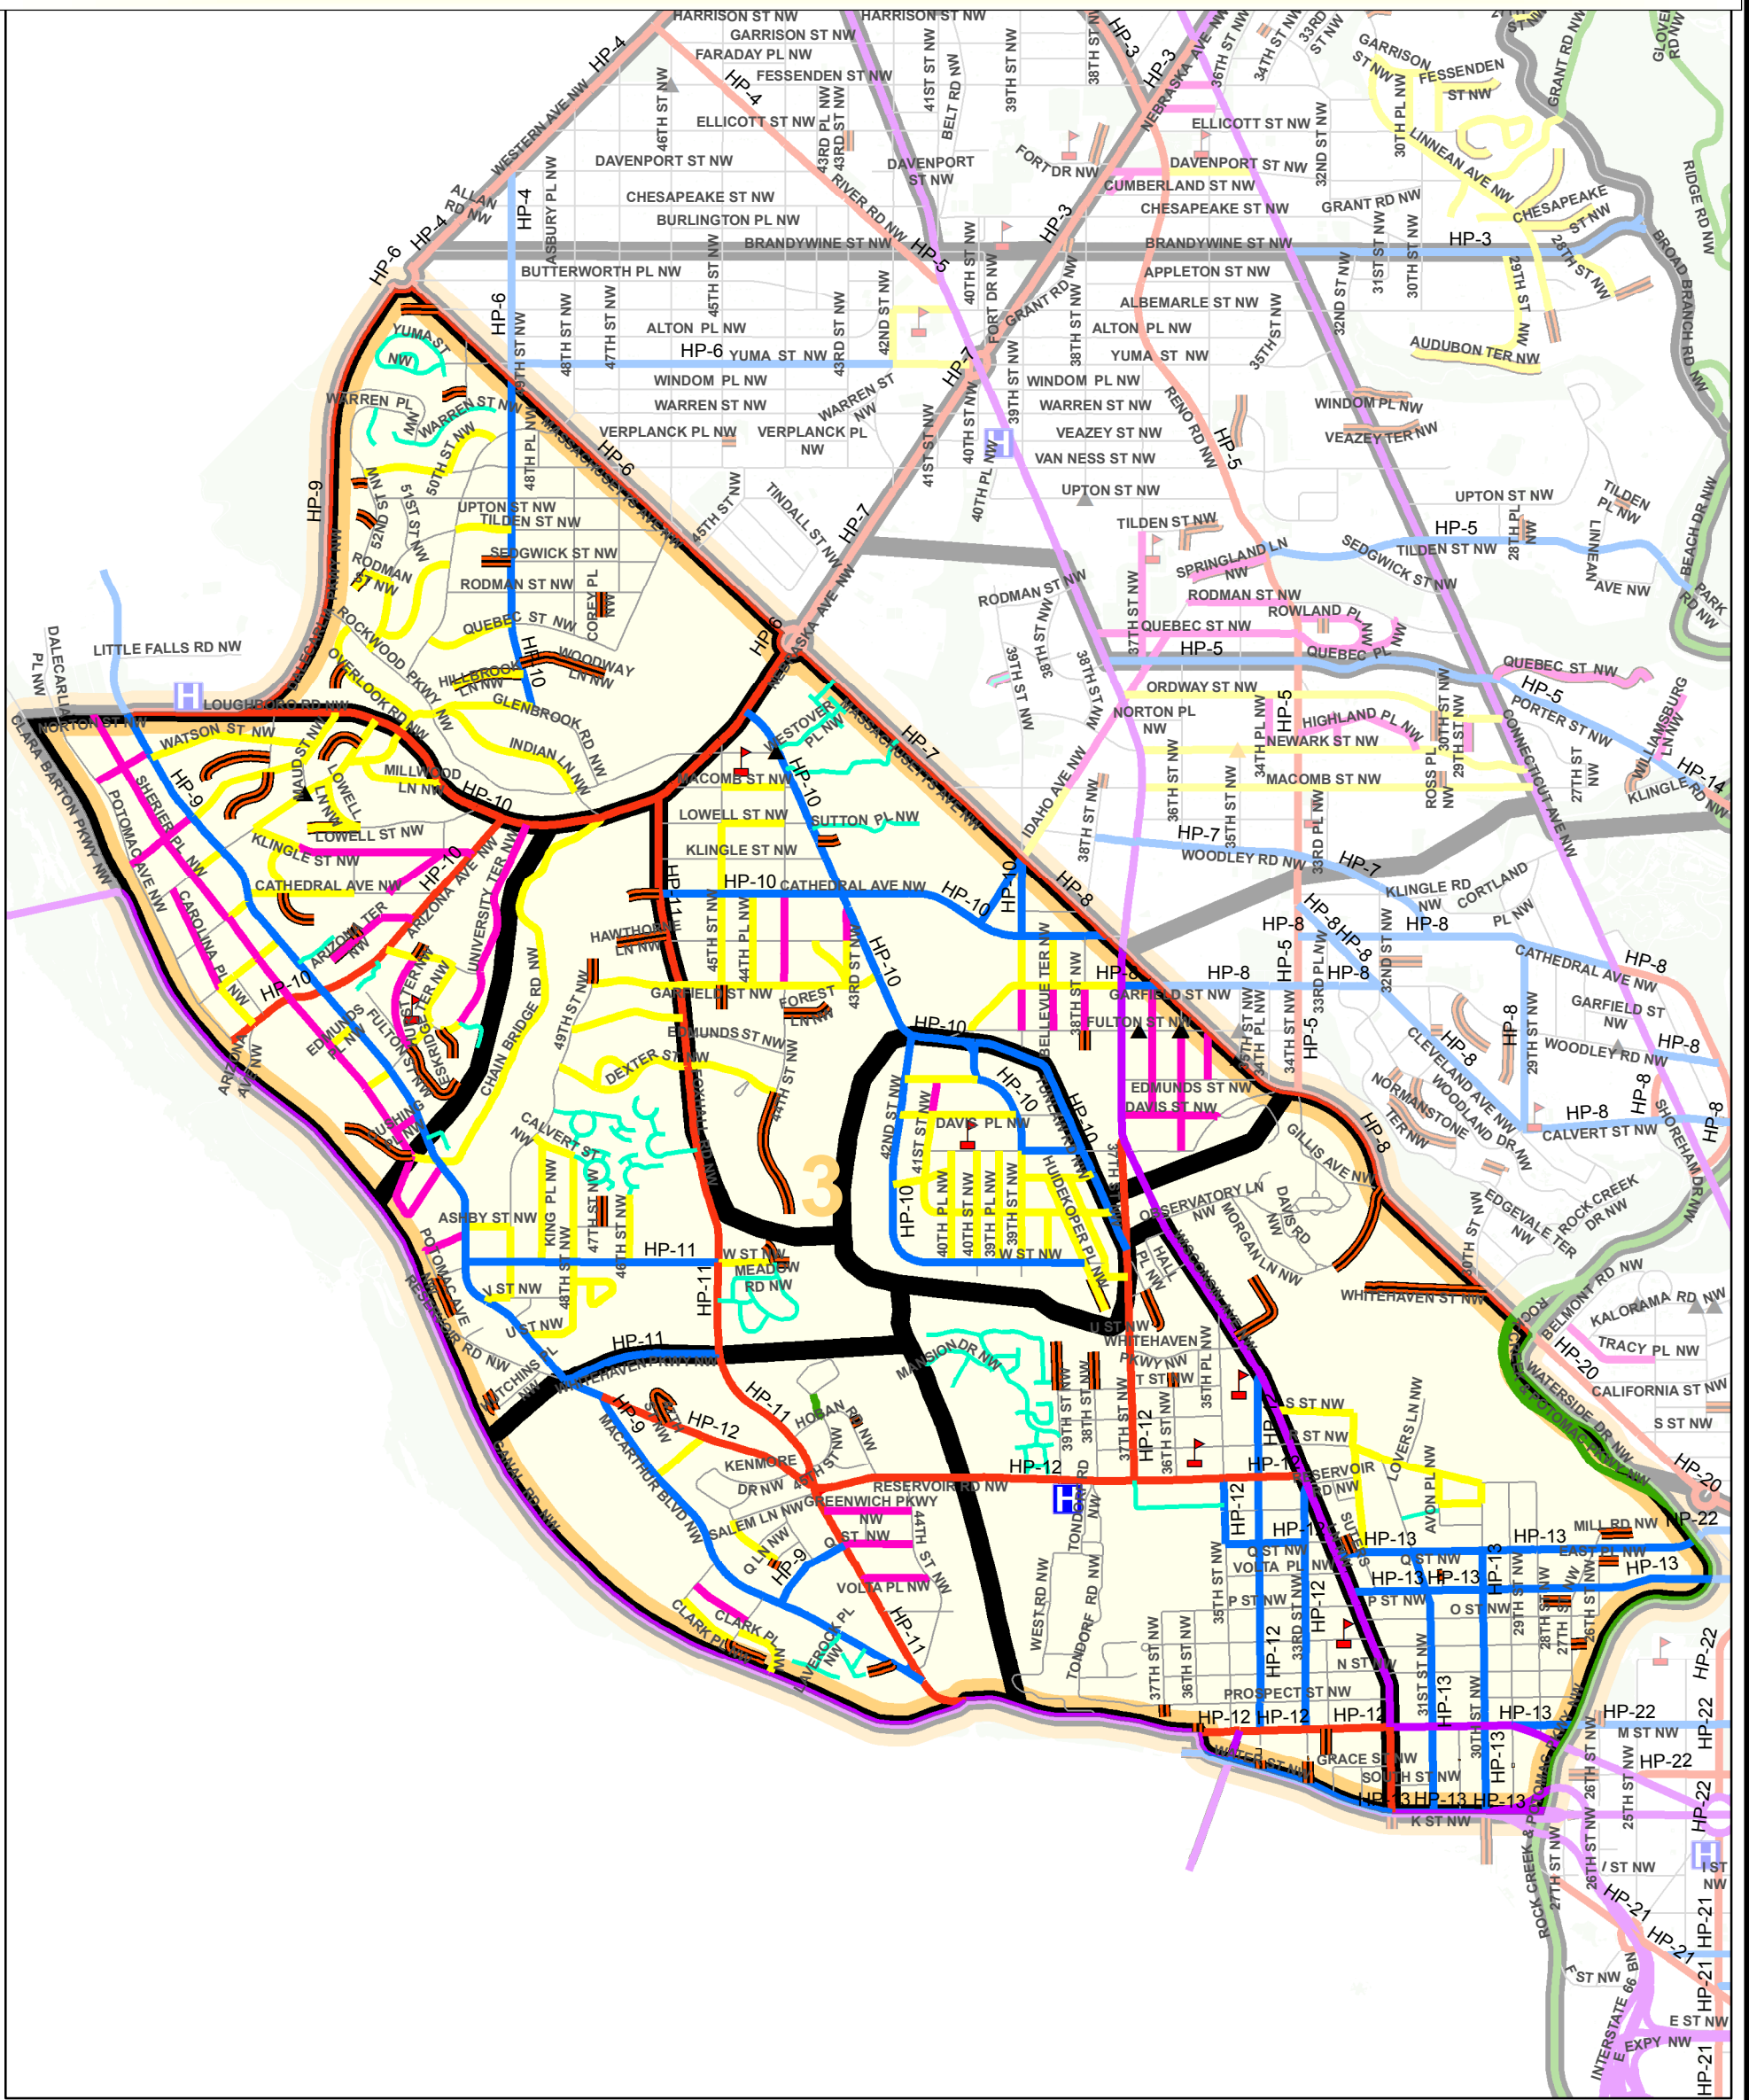

DISTRICT OF COLUMBIA SNOW PLANNING MAP

Snow Zone 3

Legend

- | | | | | | | | | | | | |
|--|-----------------------|--|--------------------|--------------------|---------|-----------|----------------|-----|-----------------|------------------|-----------------------|
| | Public School | | 1 - 3 Speed Humps | Snow Routes | | Secondary | | NPS | | Dead End Streets | |
| | Hospital | | 4 - 6 Speed Humps | | AOC | | Priority Hills | | NHS | | Bridge |
| | Installed Speed humps | | 7 - 10 Speed Humps | | Primary | | Narrow Road | | Private Streets | | Residential Snow Area |
| | | | | | | | | | | | Snow Zone Boundary |