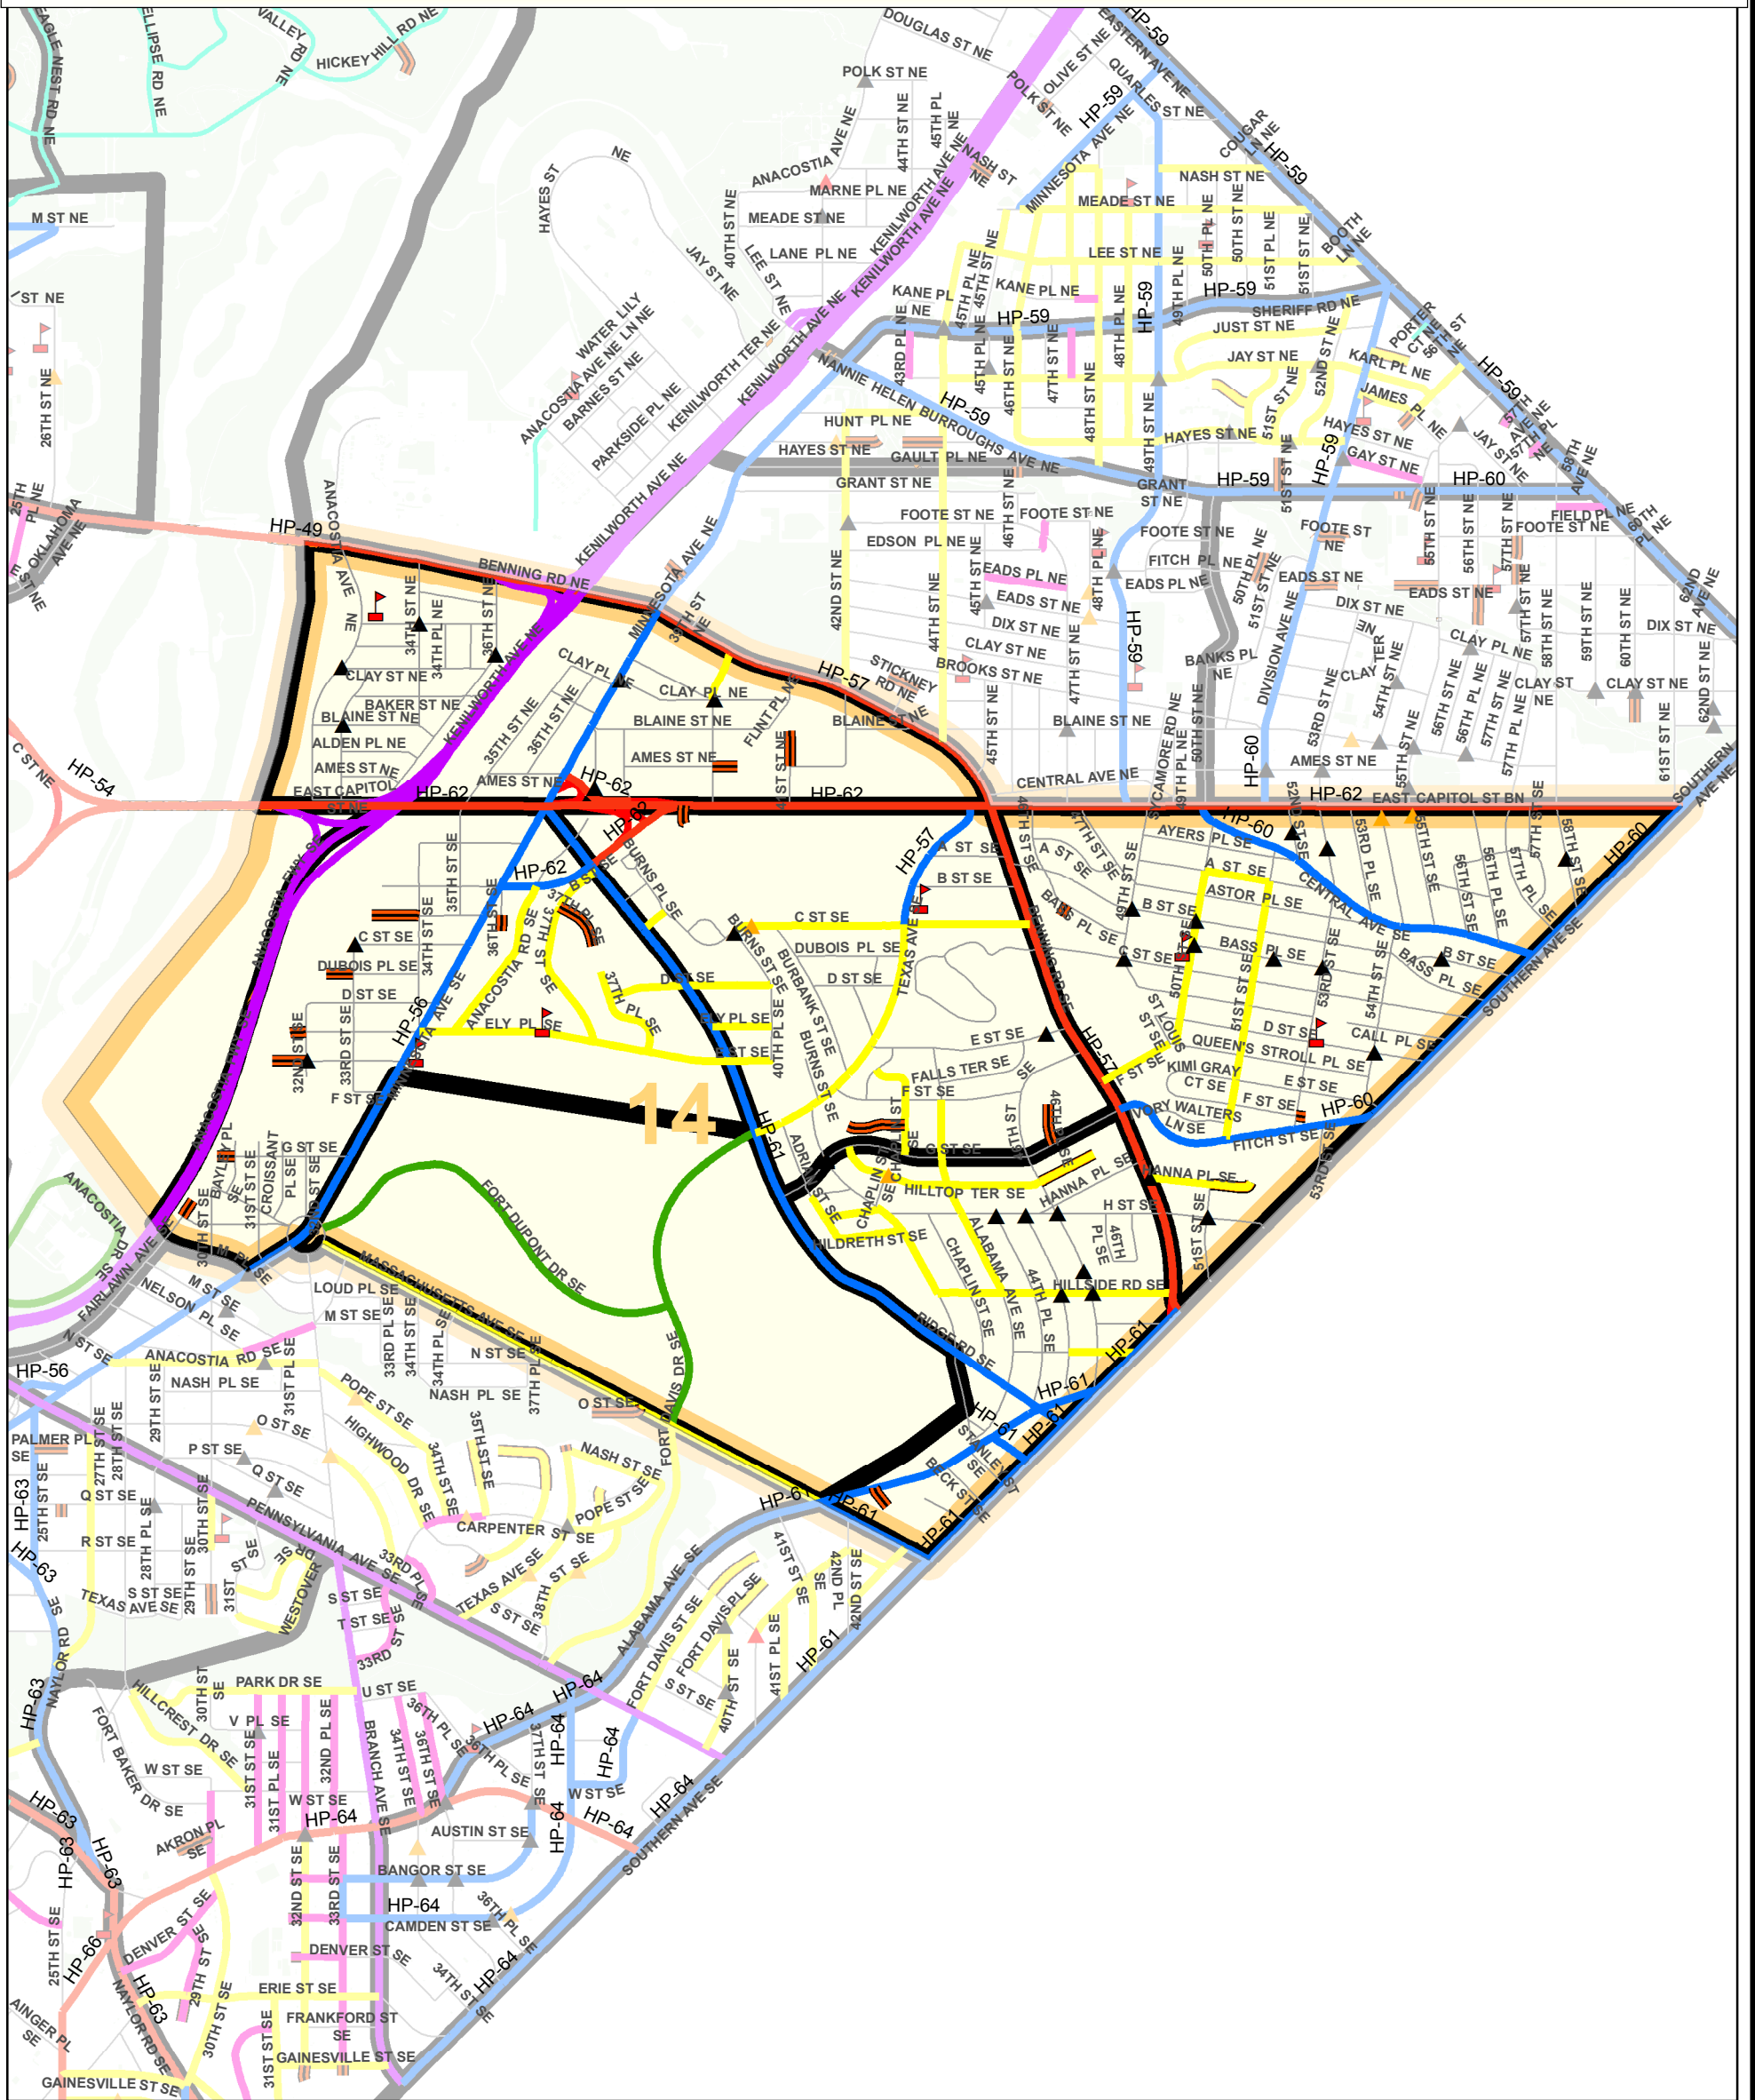

DISTRICT OF COLUMBIA SNOW PLANNING MAP

Snow Zone 14

Legend

Public School	1 - 3 Speed Humps	Snow Routes	Secondary	NPS	Dead End Streets
Hospital	4 - 6 Speed Humps	AOC	Priority Hills	NHS	Bridge
Installed Speed humps	7 - 10 Speed Humps	Primary	Narrow Road	Private Streets	Residential Snow Area
					Snow Zone Boundary