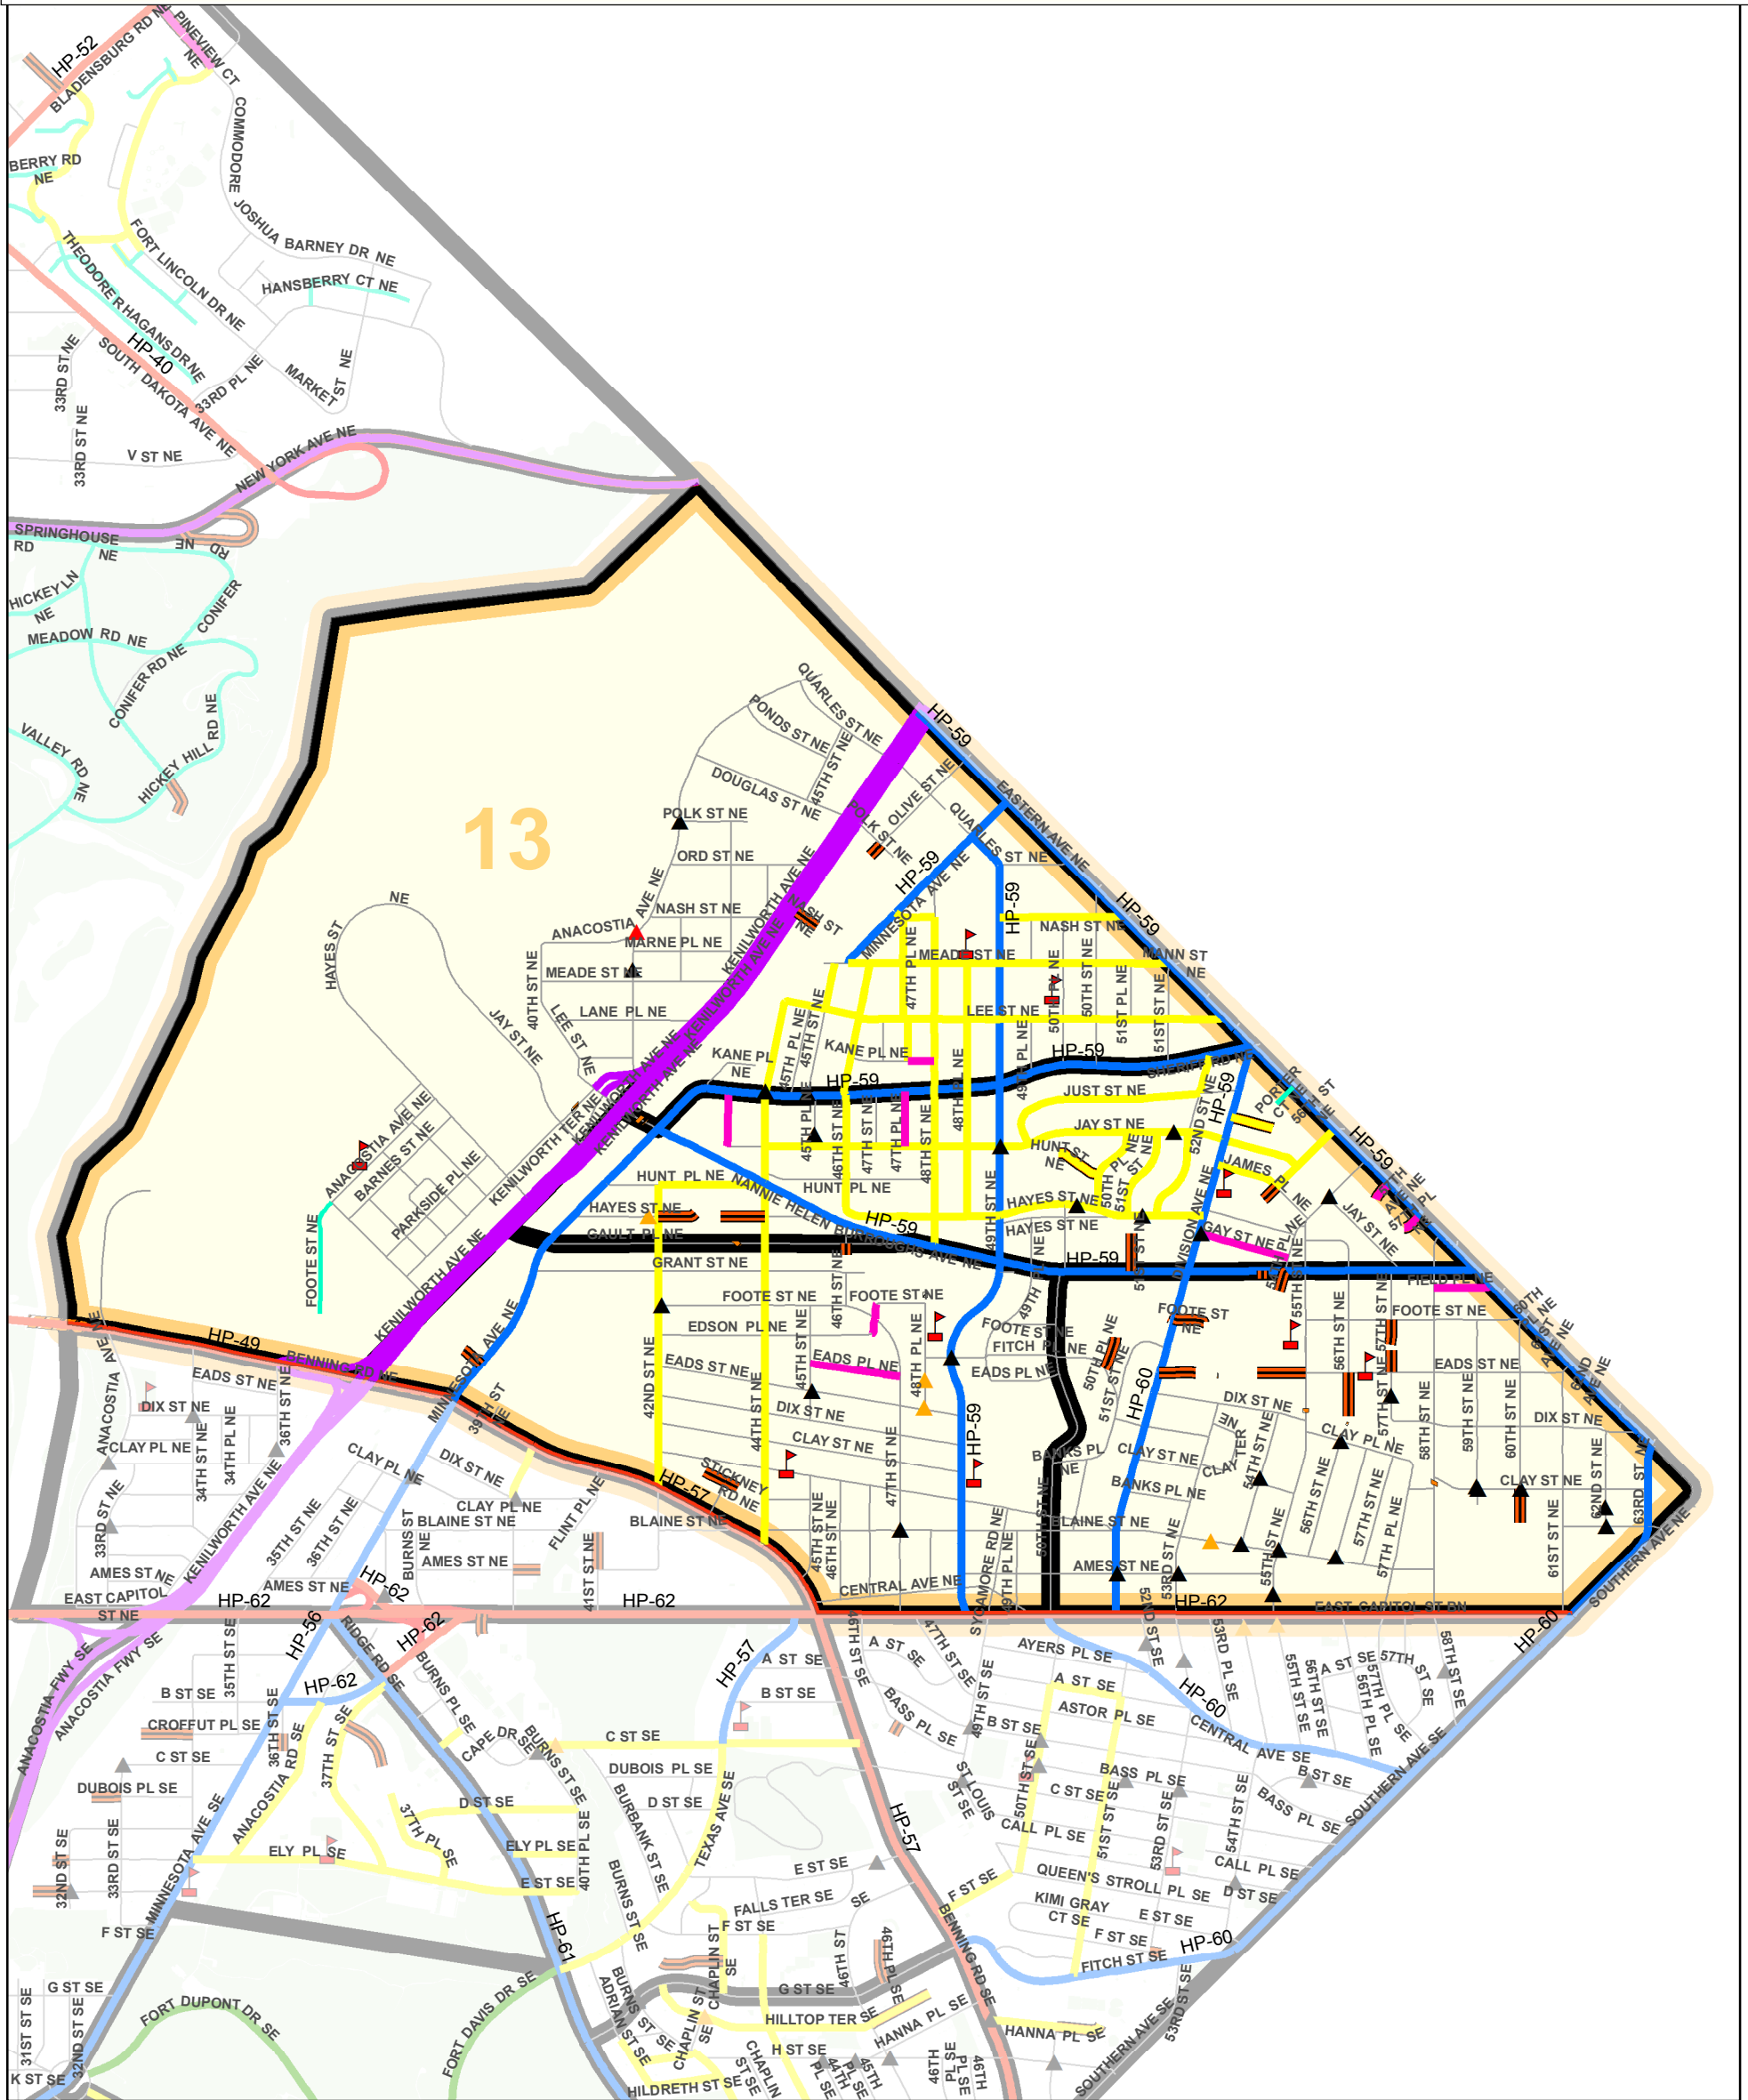

DISTRICT OF COLUMBIA SNOW PLANNING MAP

Snow Zone 13

Legend		Snow Routes		Other Features	
	Public School		1 - 3 Speed Humps		Secondary
	Hospital		4 - 6 Speed Humps		NPS
	Installed Speed humps		7 - 10 Speed Humps		Priority Hills
					NHS
					Narrow Road
					Private Streets
					Residential Snow Area
					Bridge
					Dead End Streets
					Snow Zone Boundary