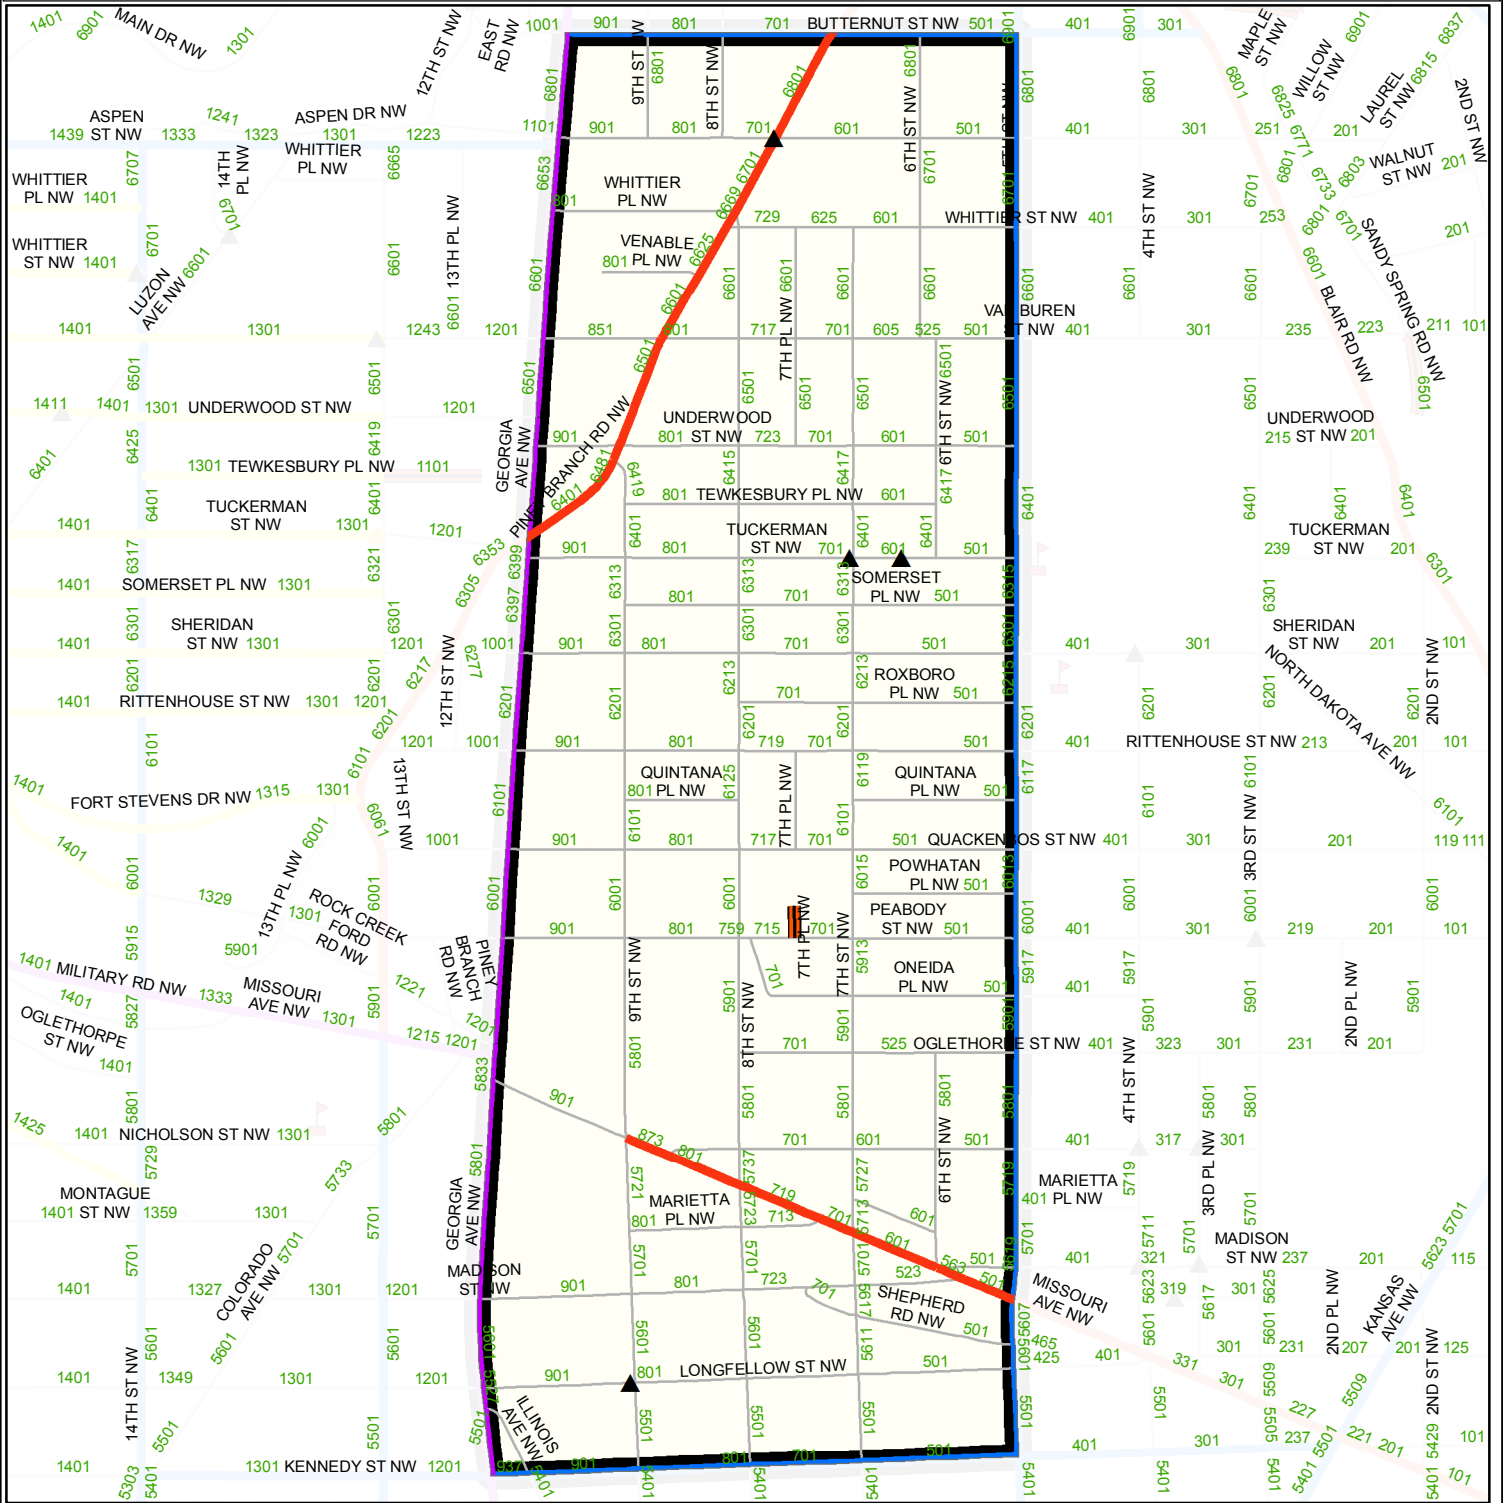

DISTRICT OF COLUMBIA - SNOW PLANNING MAP

Light Plow(906)

Legend			