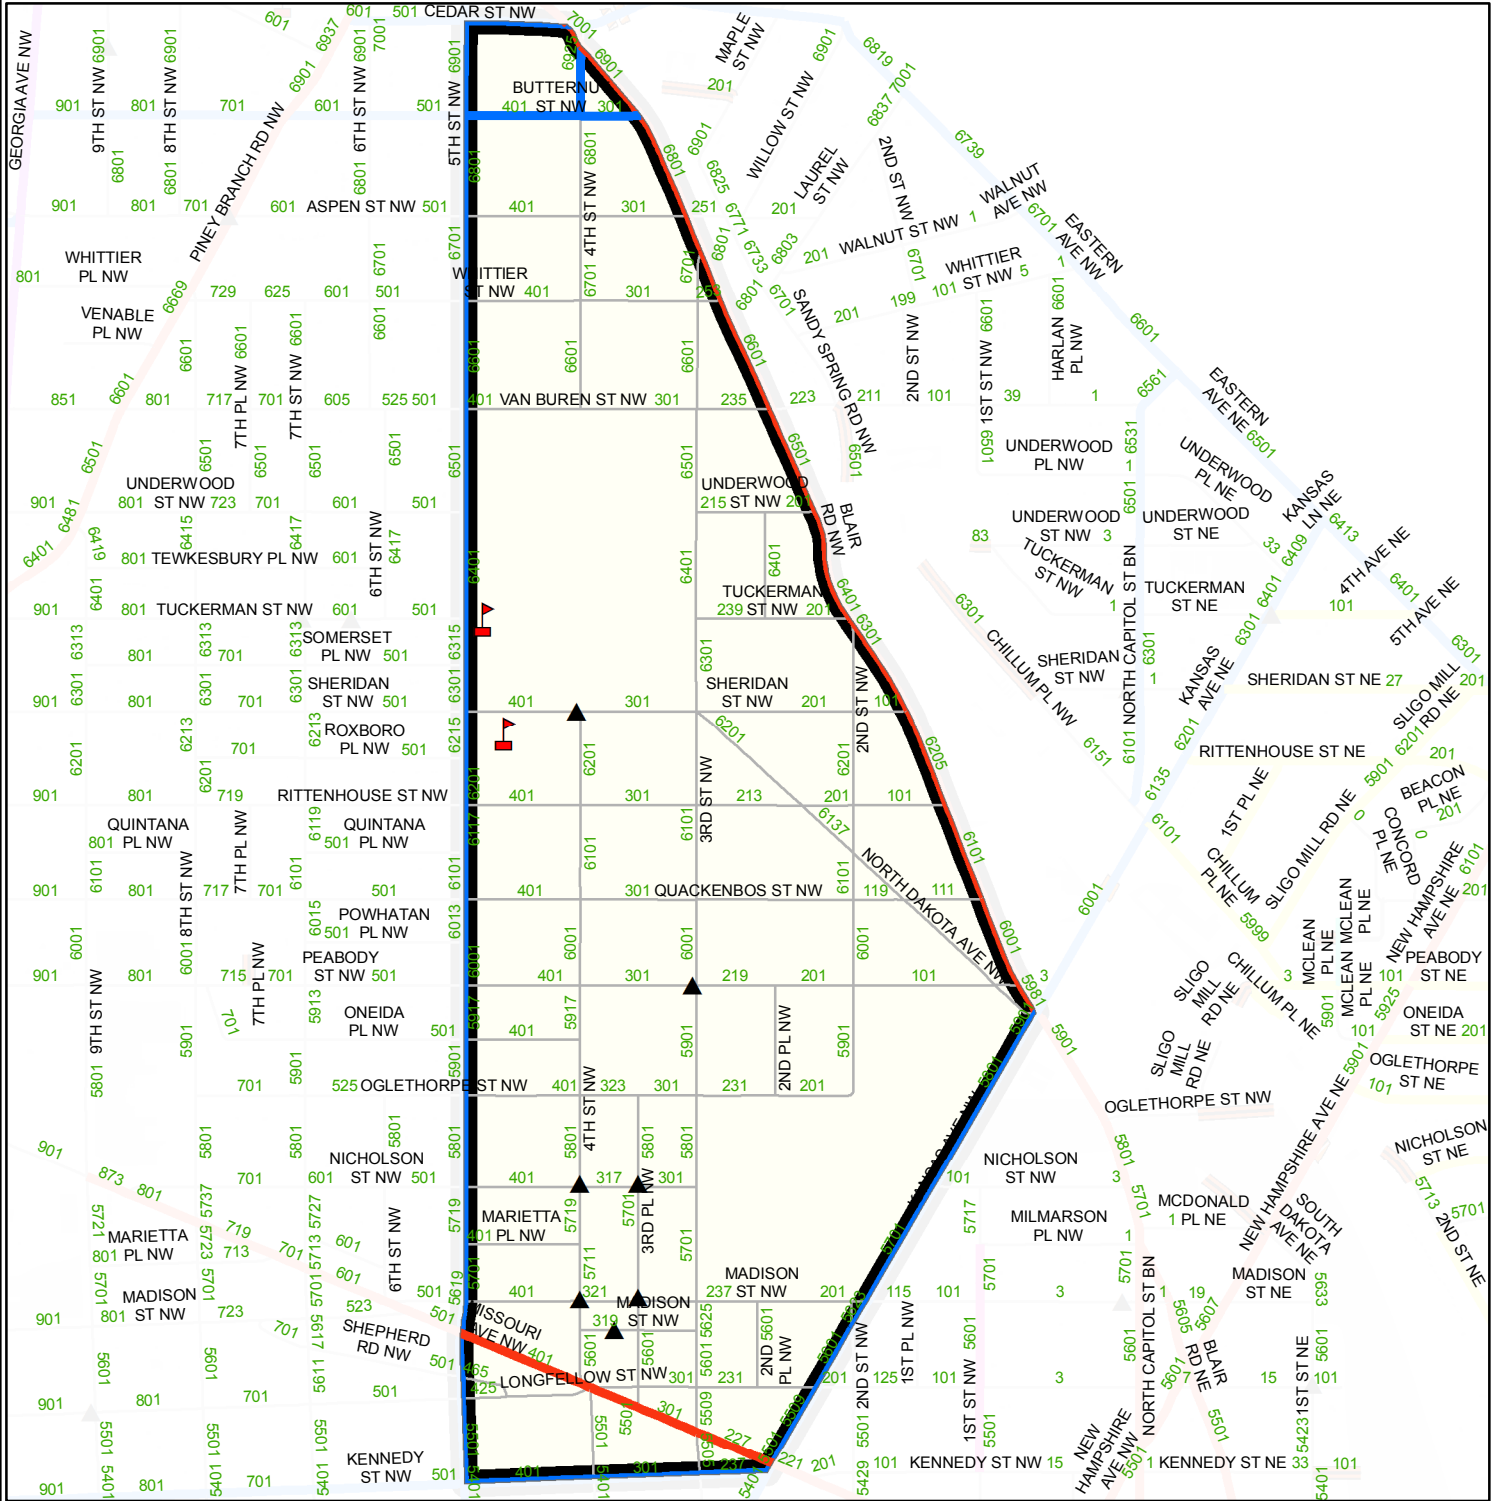

# DISTRICT OF COLUMBIA - SNOW PLANNING MAP

## Light Plow(905)

Legend			
	Public School		4 - 6 Speed Humps
	Hospital		7 - 10 Speed Humps
	DC Salt Dome		Private Streets
	1 - 3 Speed Humps		Primary
			Secondary
			AOC
			Dead End Streets
			NPS
			NHS
			Bridge
			PRoutesPly
			Priority Hills
			Narrow Road