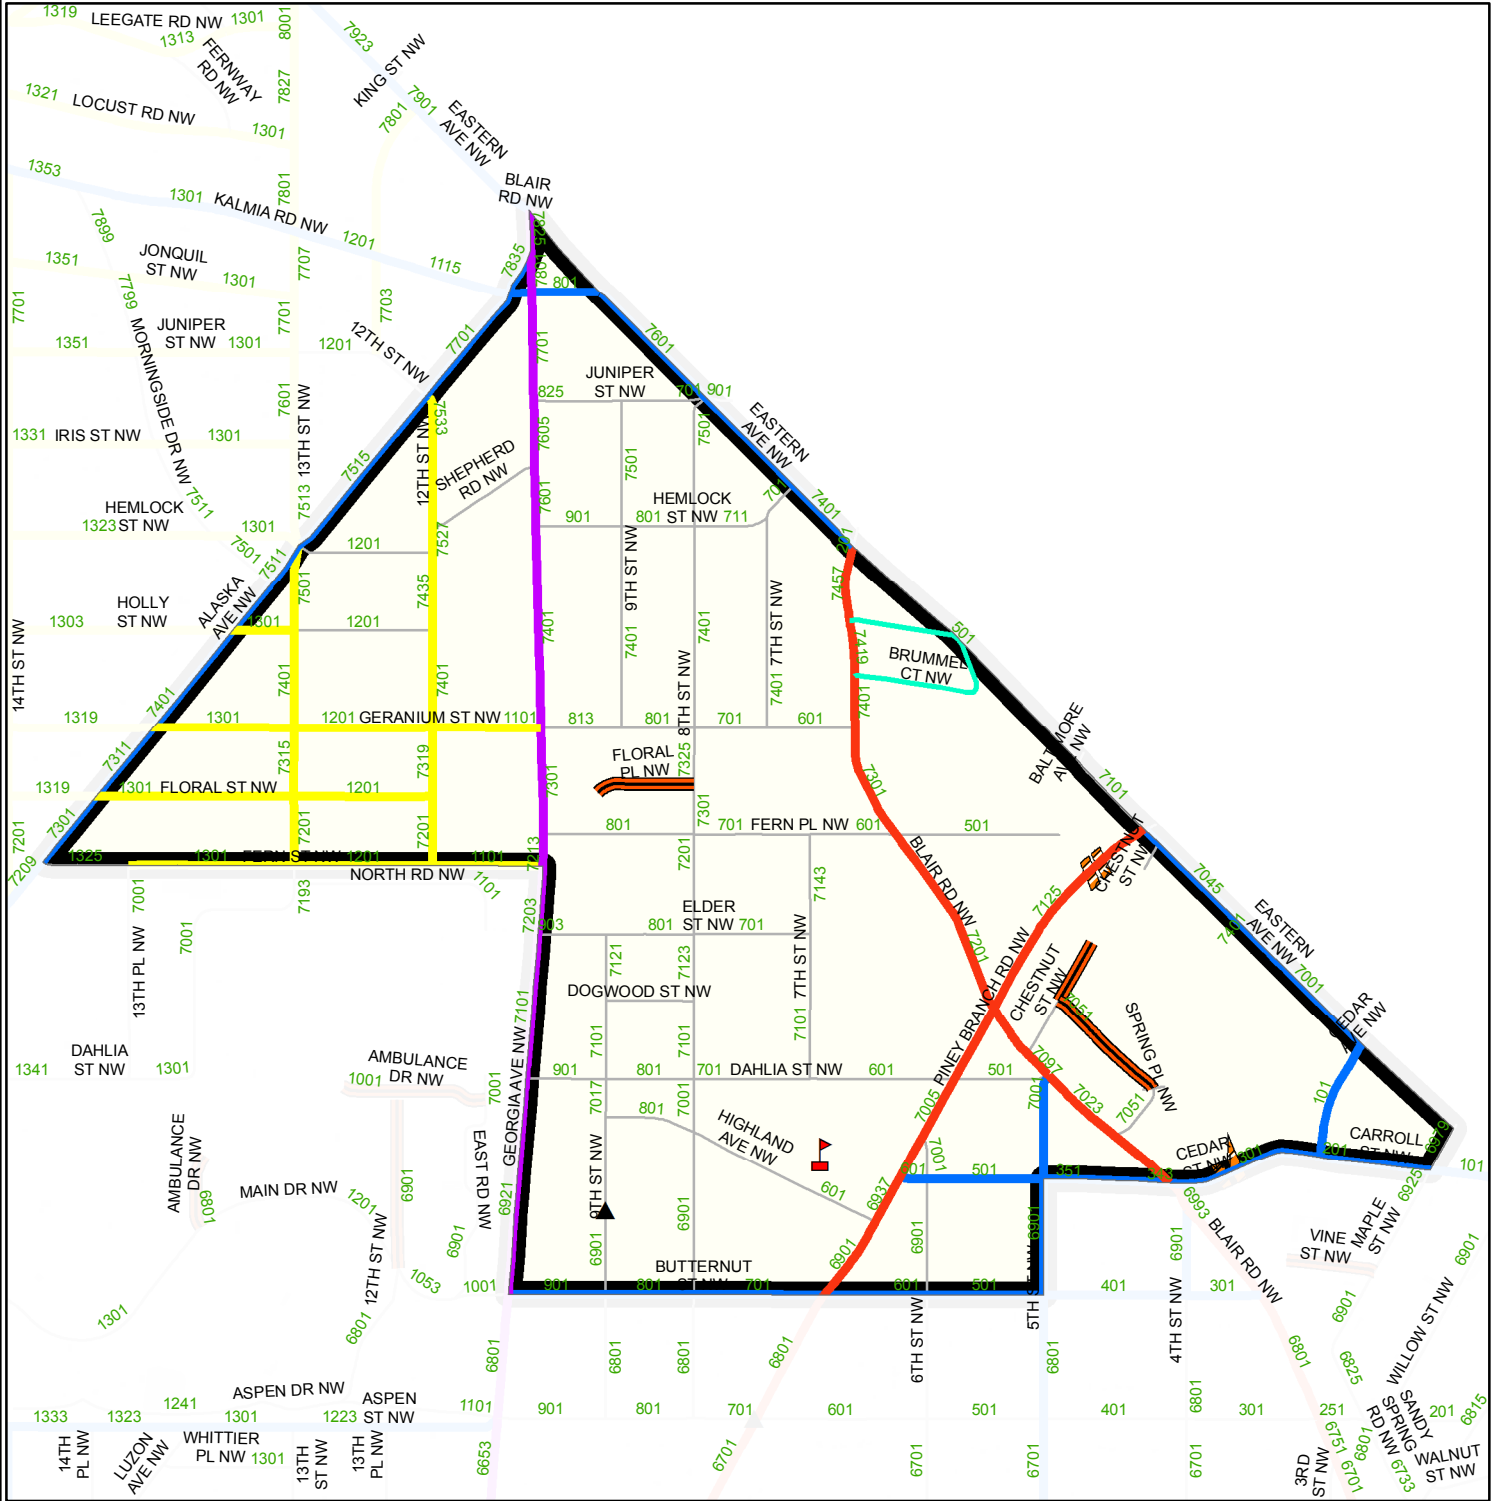

# DISTRICT OF COLUMBIA - SNOW PLANNING MAP

## Light Plow(903)

Legend			
	Public School		4 - 6 Speed Humps
	Hospital		7 - 10 Speed Humps
	DC Salt Dome		Private Streets
	1 - 3 Speed Humps		AOC
			Primary
			Secondary
			NPS
			NHS
			Bridge
			PRoutesPly
			Priority Hills
			Narrow Road