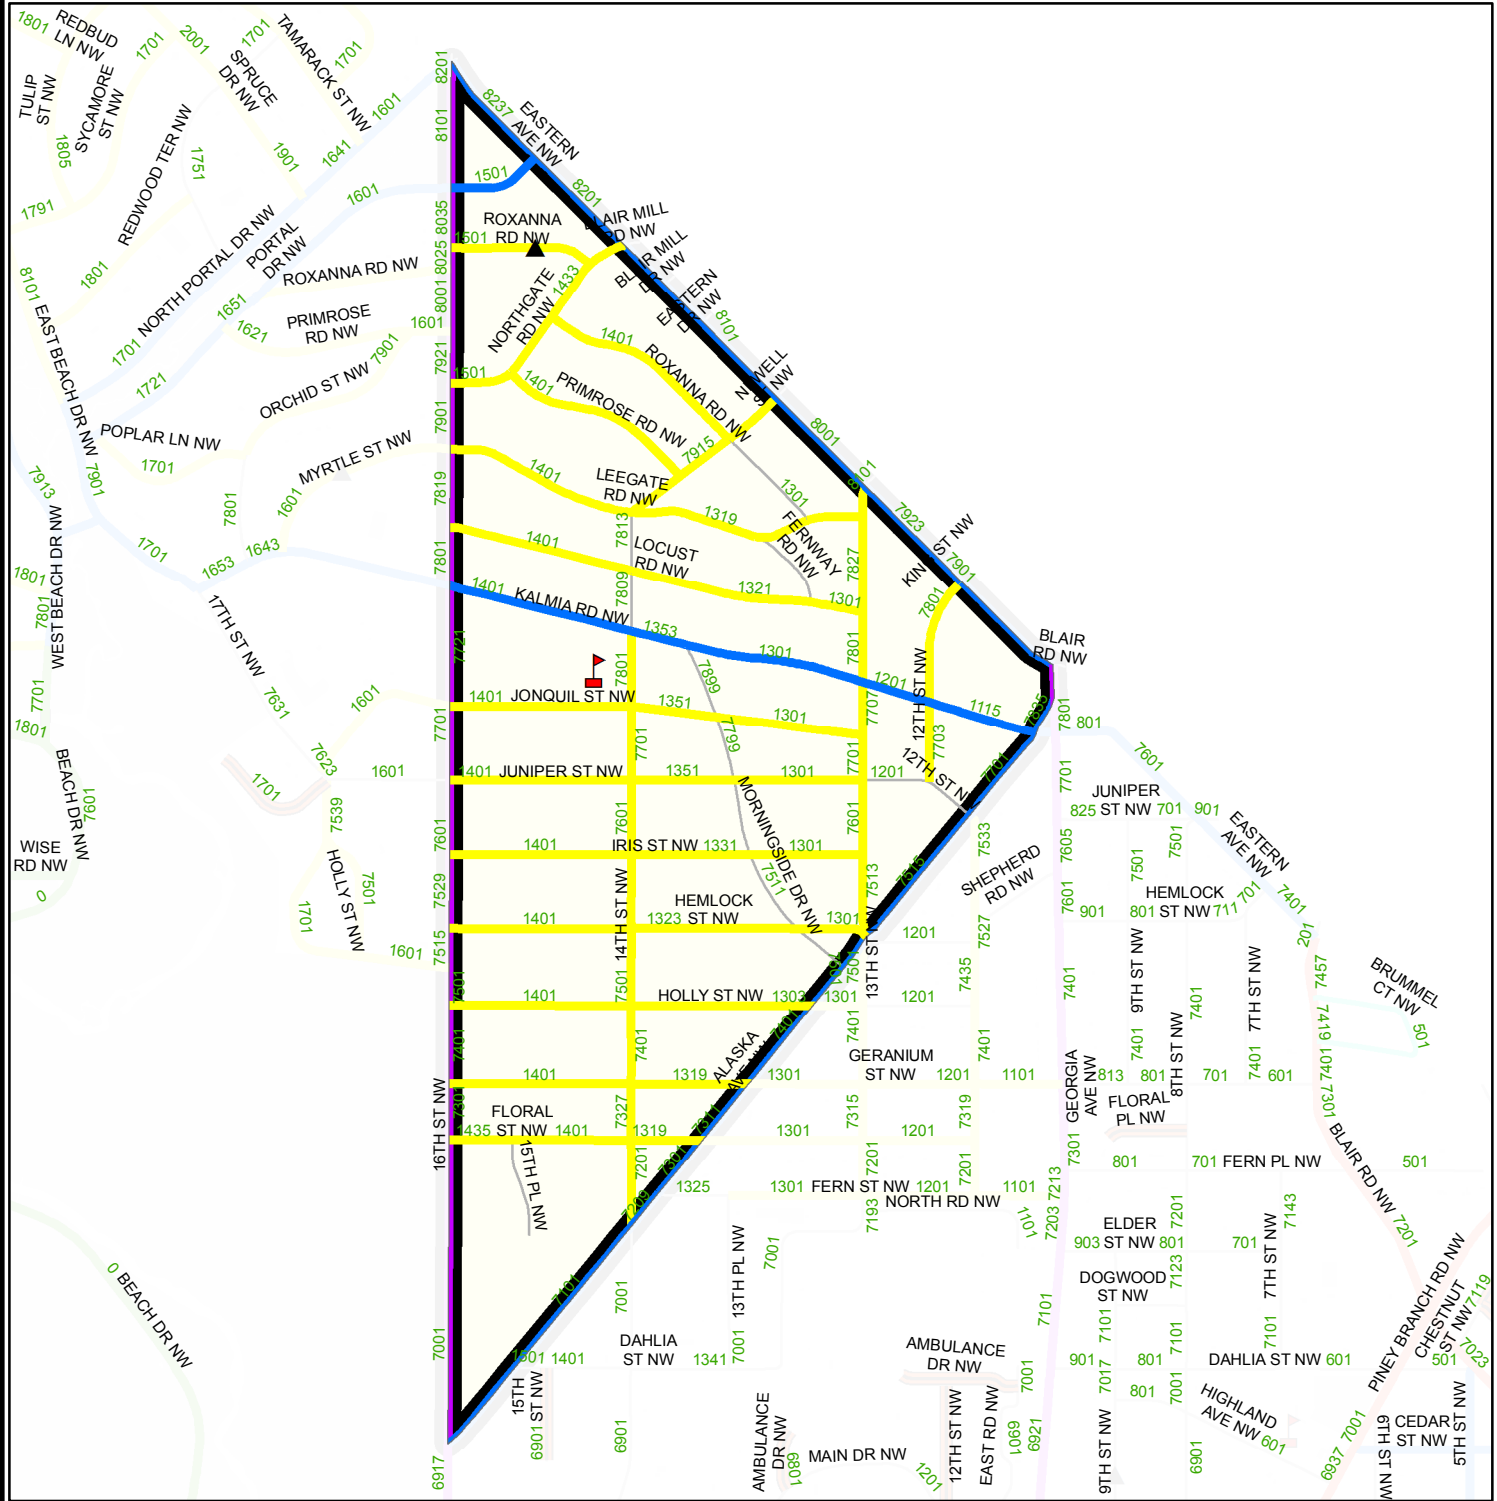

DISTRICT OF COLUMBIA - SNOW PLANNING MAP

Light Plow(902)

Legend			
	Public School		4 - 6 Speed Humps
	Hospital		7 - 10 Speed Humps
	DC Salt Dome		Private Streets
	1 - 3 Speed Humps		AOC
			Primary
			Secondary
			Priority Hills
			Narrow Road
			NPS
			NHS
			Bridge
			PRoutesPly
			Dead End Streets