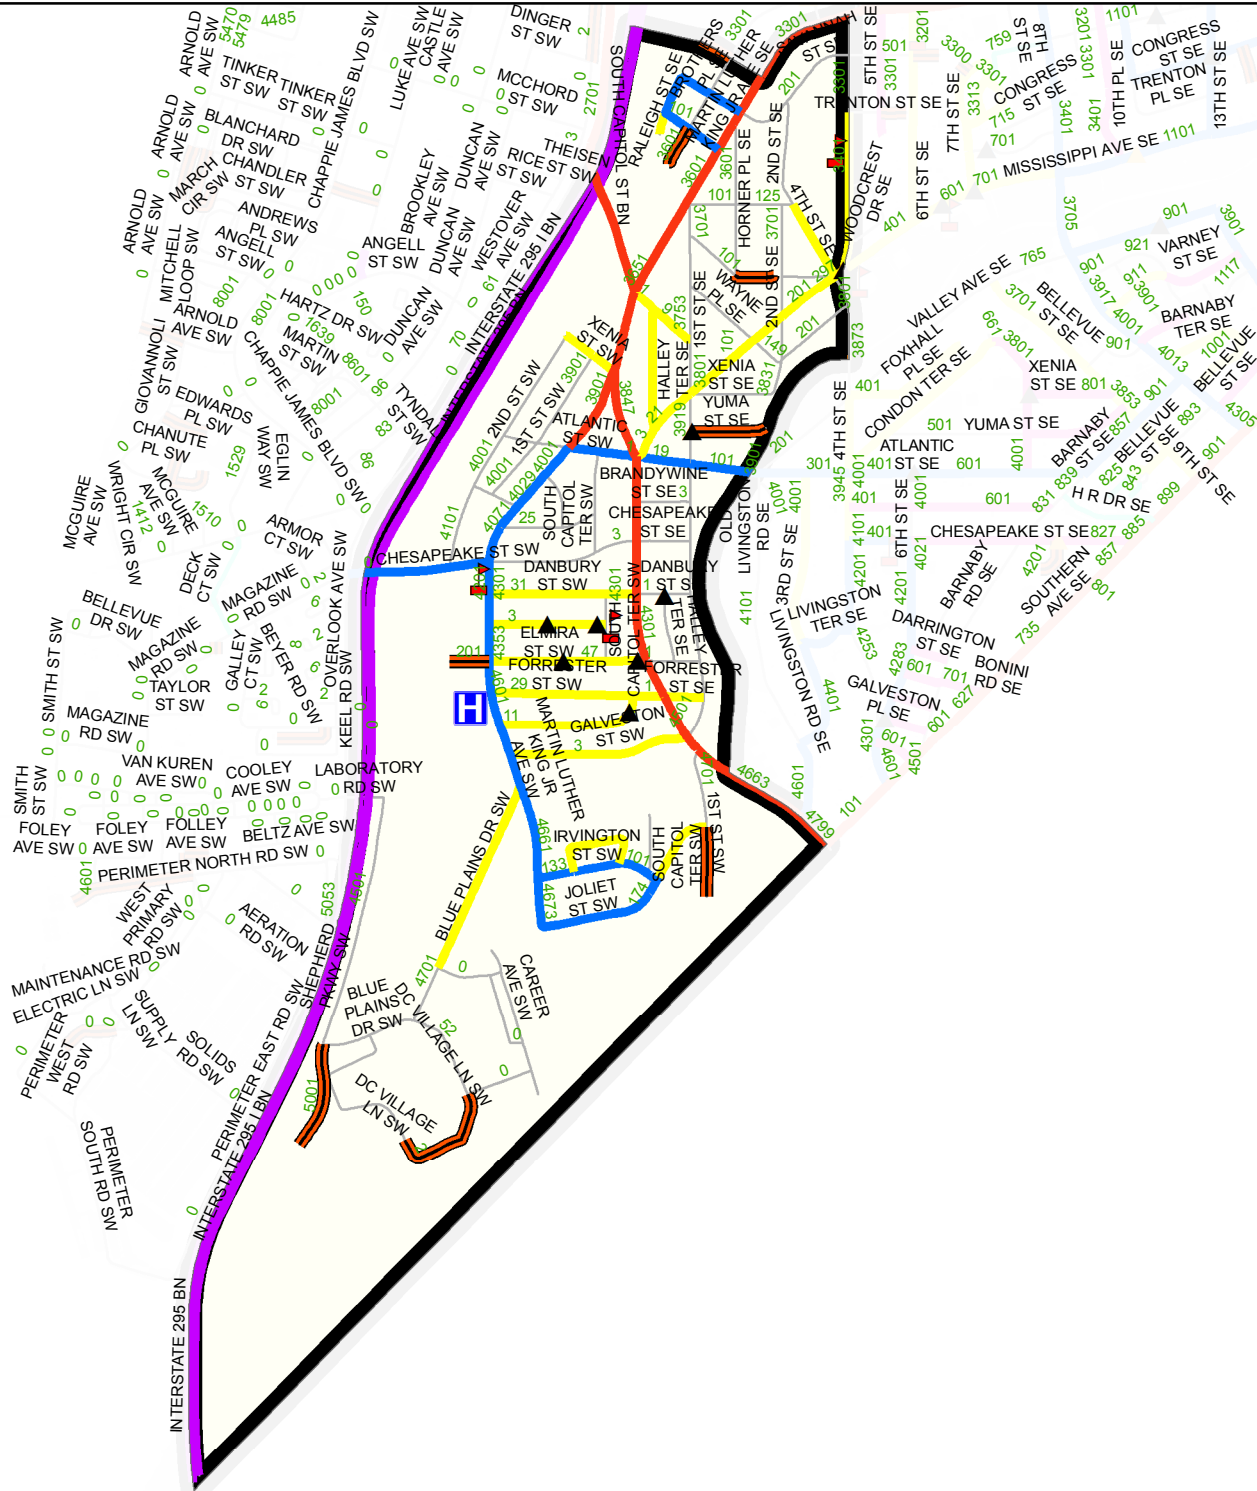

# DISTRICT OF COLUMBIA - SNOW PLANNING MAP

## Light Plow(804)

Legend			
	Public School		4 - 6 Speed Humps
	Hospital		7 - 10 Speed Humps
	DC Salt Dome		Private Streets
	1 - 3 Speed Humps		AOC
			Primary
			Secondary
			Dead End Streets
			Priority Hills
			Narrow Road
			NPS
			NHS
			Bridge
			PRoutesPly