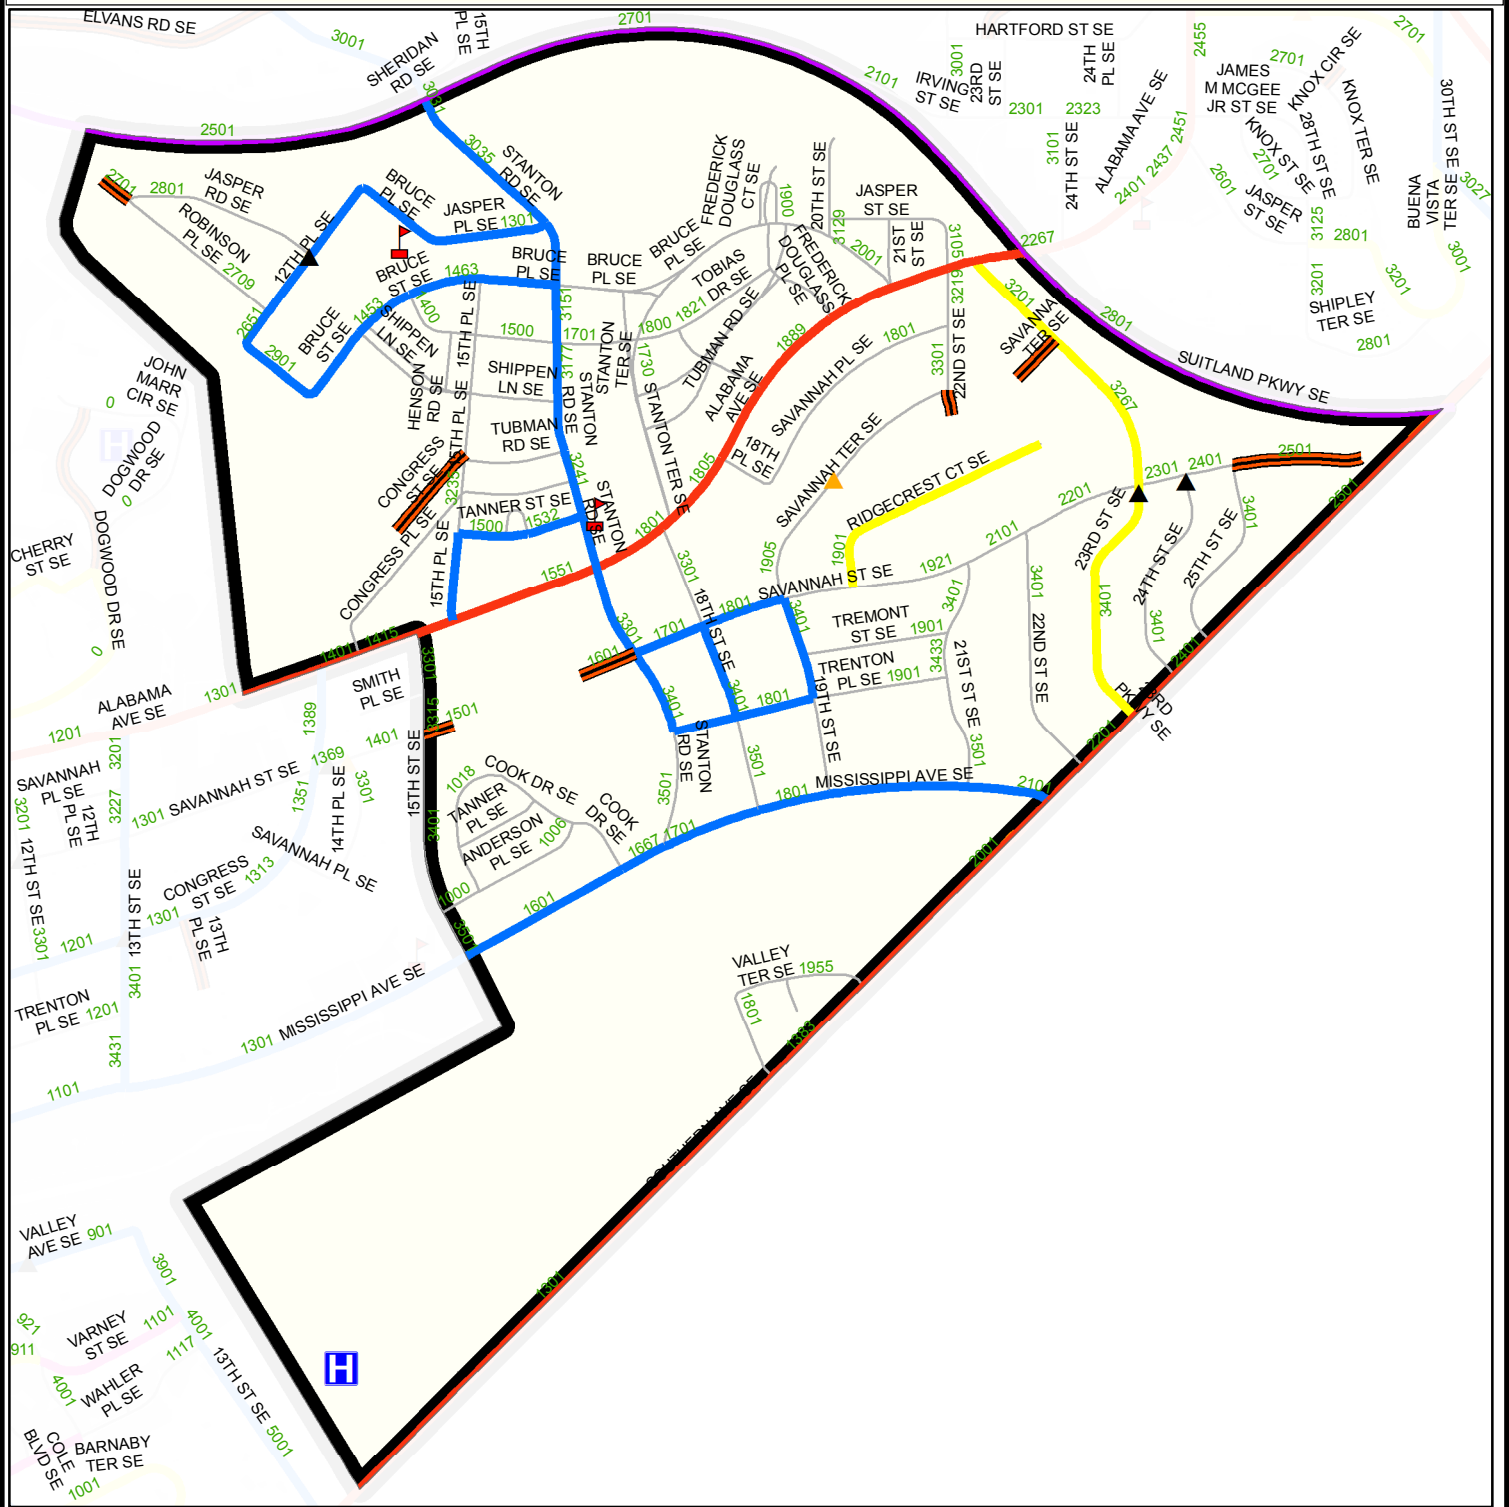

DISTRICT OF COLUMBIA - SNOW PLANNING MAP

Light Plow(802)

Legend			