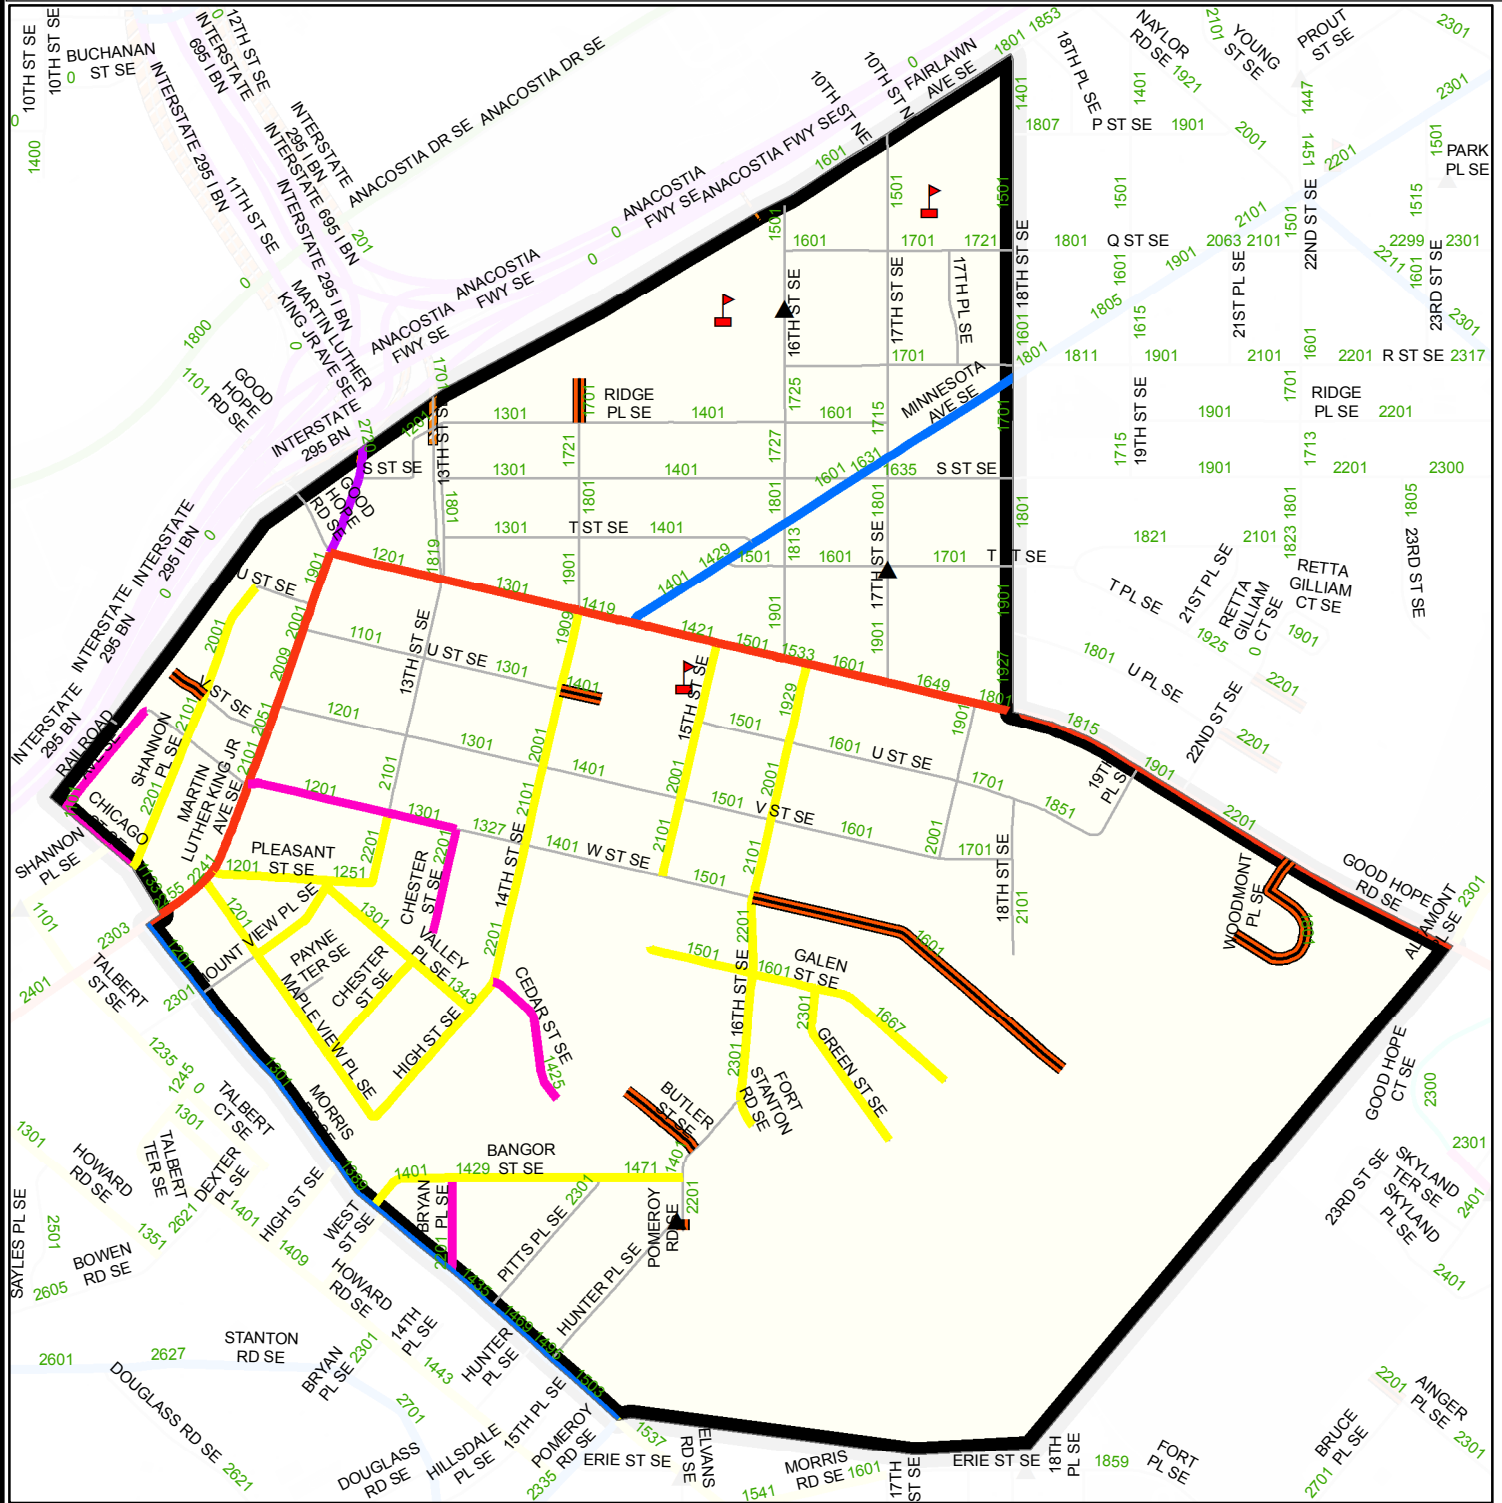

DISTRICT OF COLUMBIA - SNOW PLANNING MAP

Light Plow(705)

Legend			
	Public School		4 - 6 Speed Humps
	Hospital		7 - 10 Speed Humps
	DC Salt Dome		Private Streets
	1 - 3 Speed Humps		AOC
			Primary
			Secondary
			Priority Hills
			Narrow Road
			NPS
			NHS
			Bridge
			PRoutesPly
			Dead End Streets