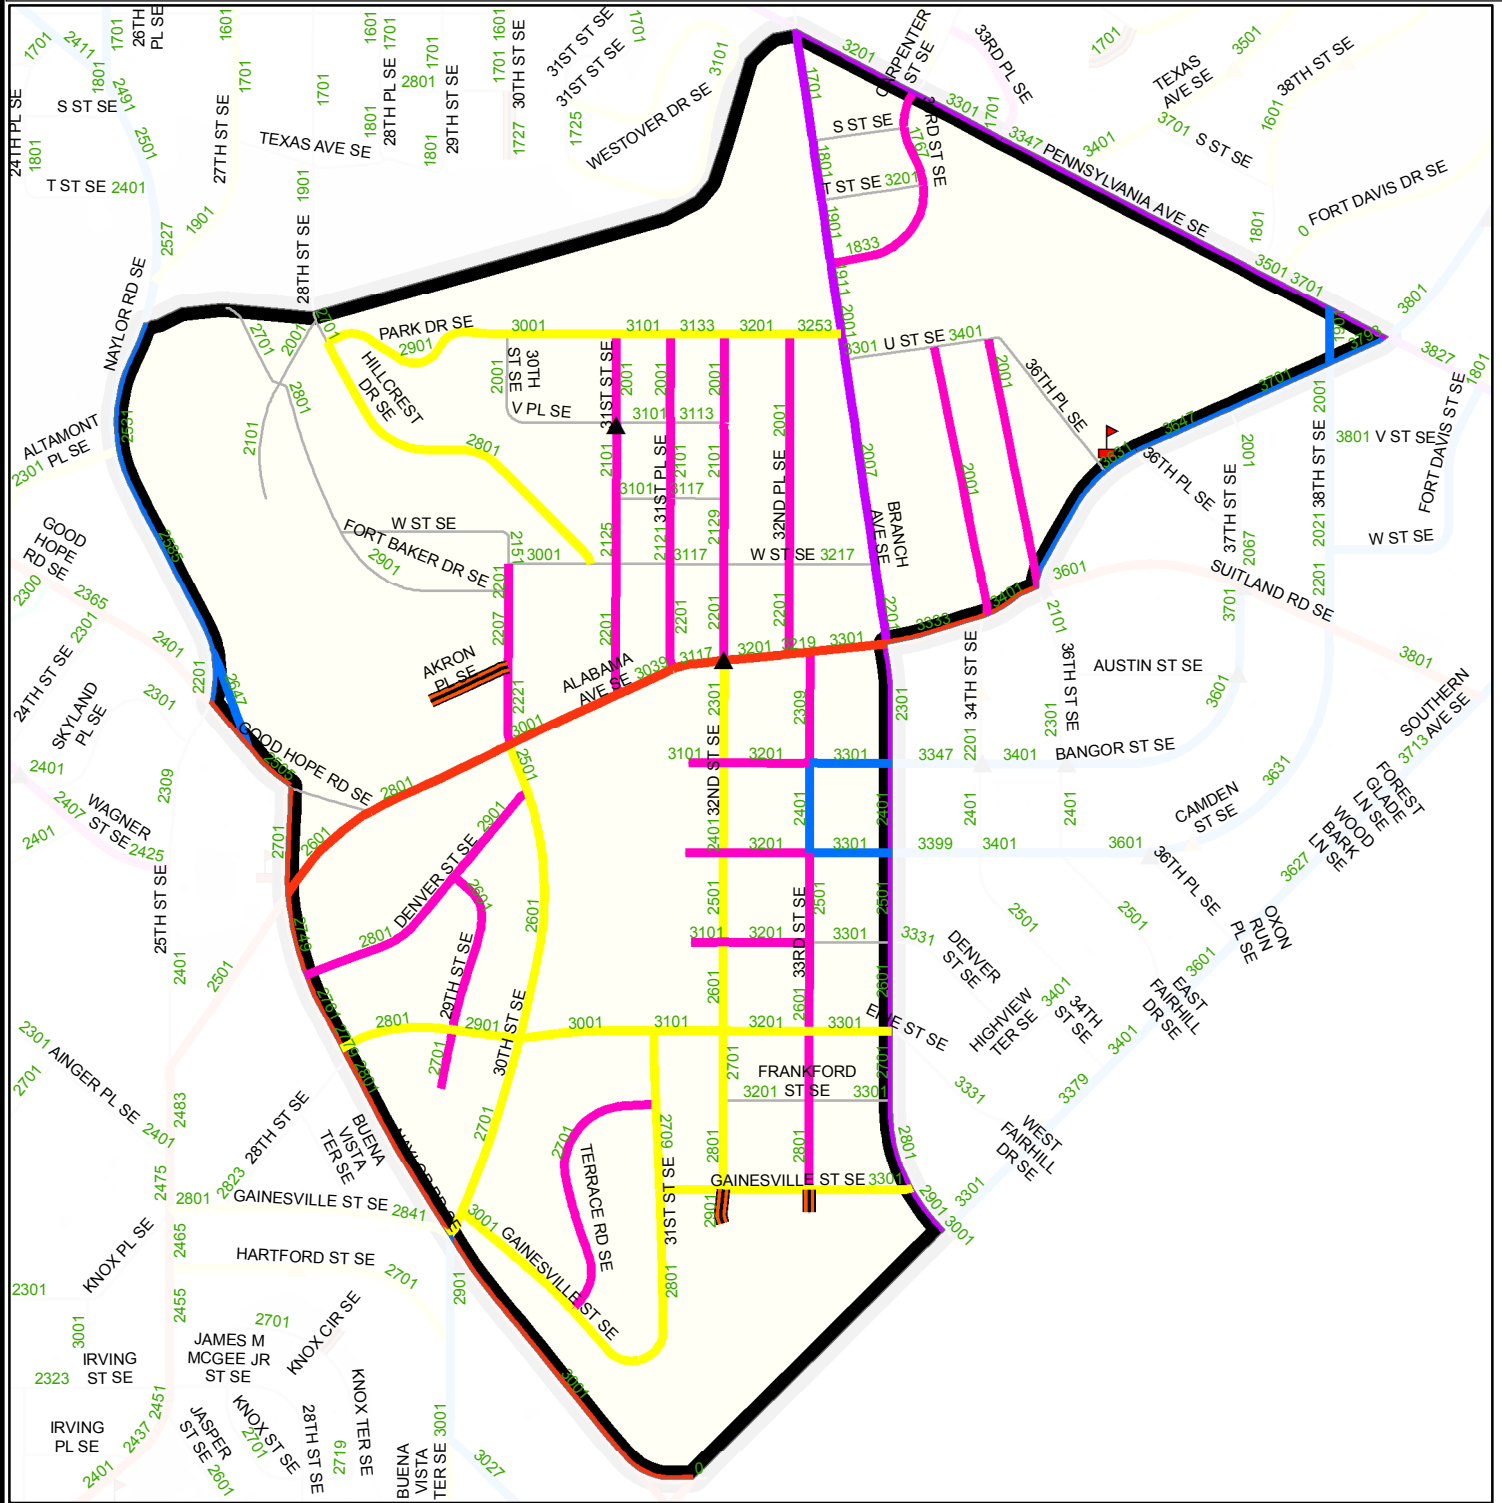

DISTRICT OF COLUMBIA - SNOW PLANNING MAP

Light Plow(703)

Legend			
	Public School		4 - 6 Speed Humps
	Hospital		7 - 10 Speed Humps
	DC Salt Dome		Private Streets
	1 - 3 Speed Humps		AOC
			Primary
			Secondary
			Priority Hills
			Narrow Road
			NPS
			NHS
			Dead End Streets
			Bridge
			PRoutesPly