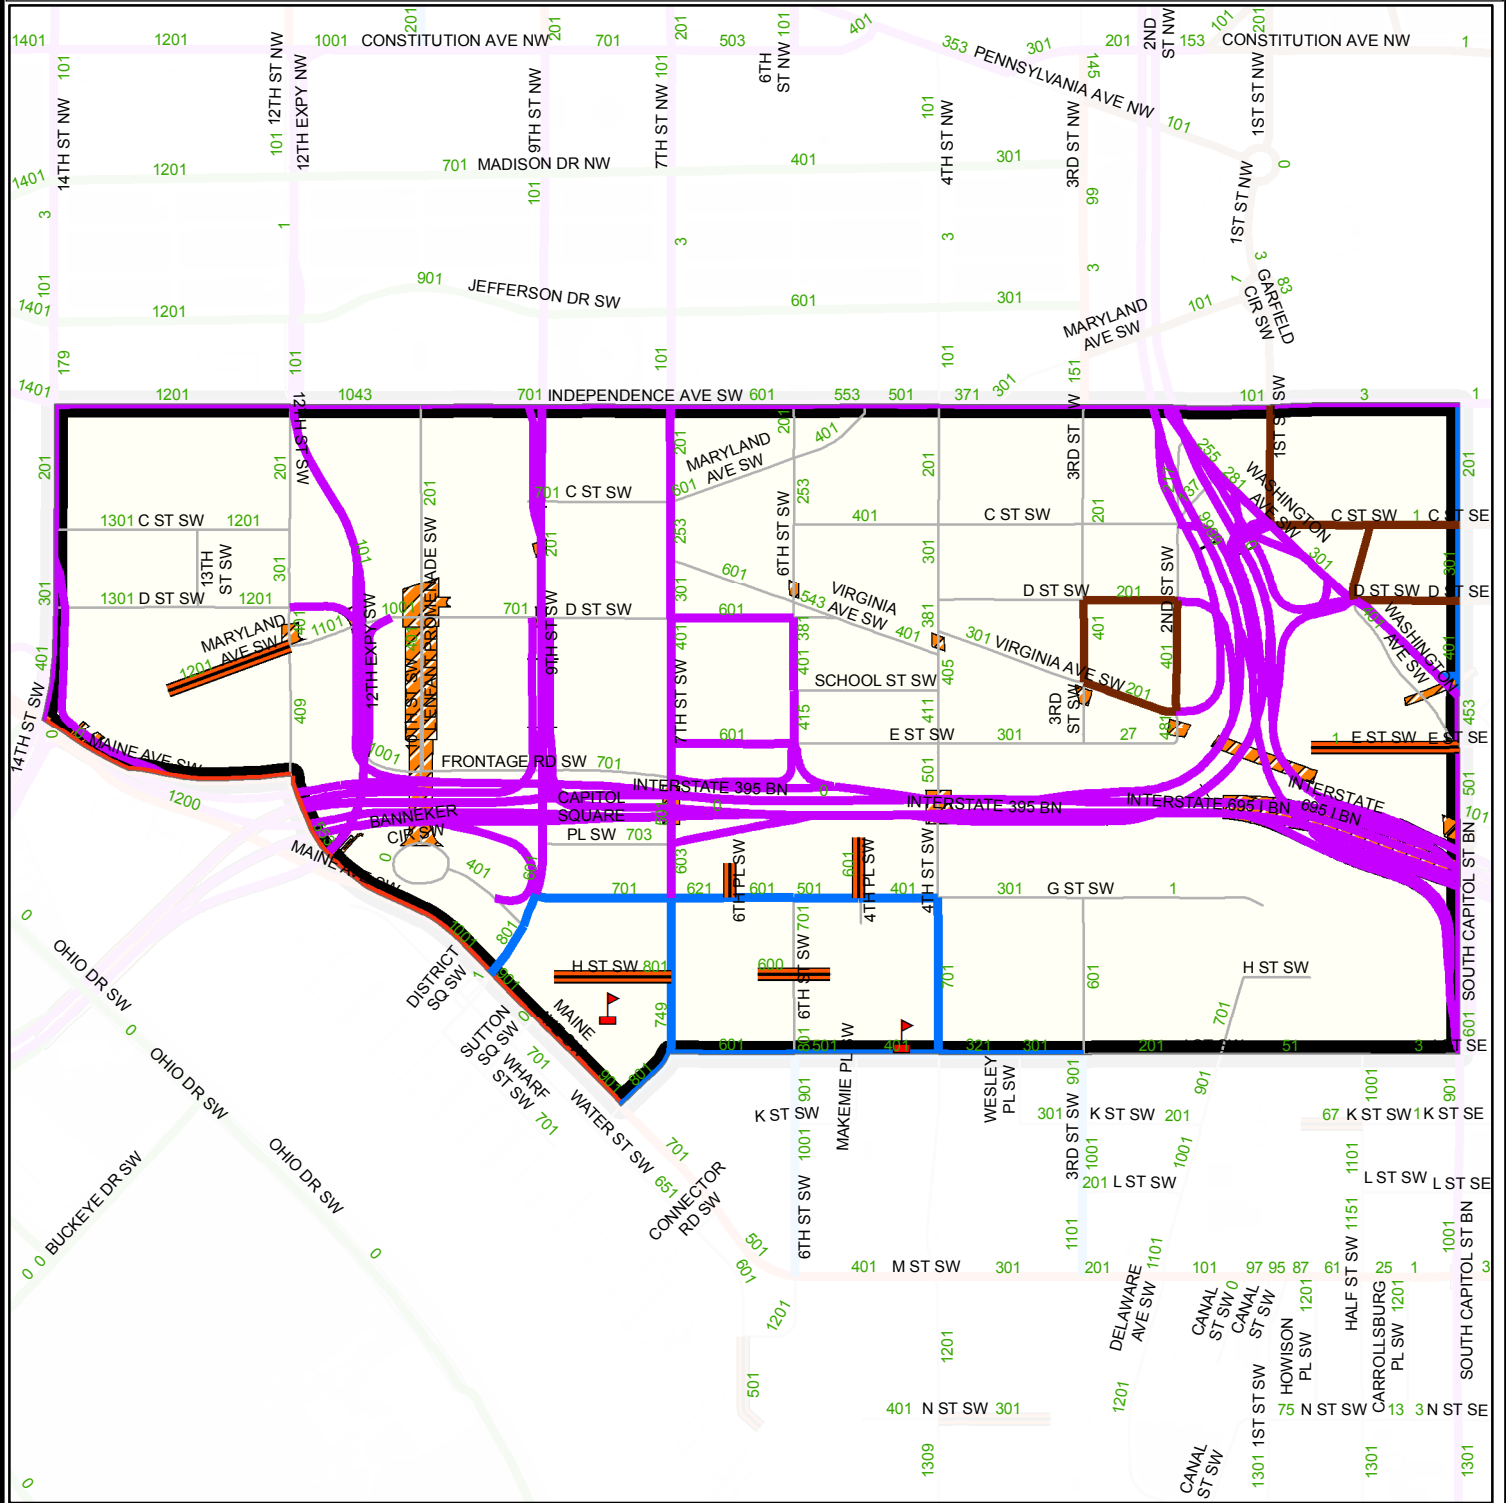

# DISTRICT OF COLUMBIA - SNOW PLANNING MAP

## Light Plow(503)

Legend			