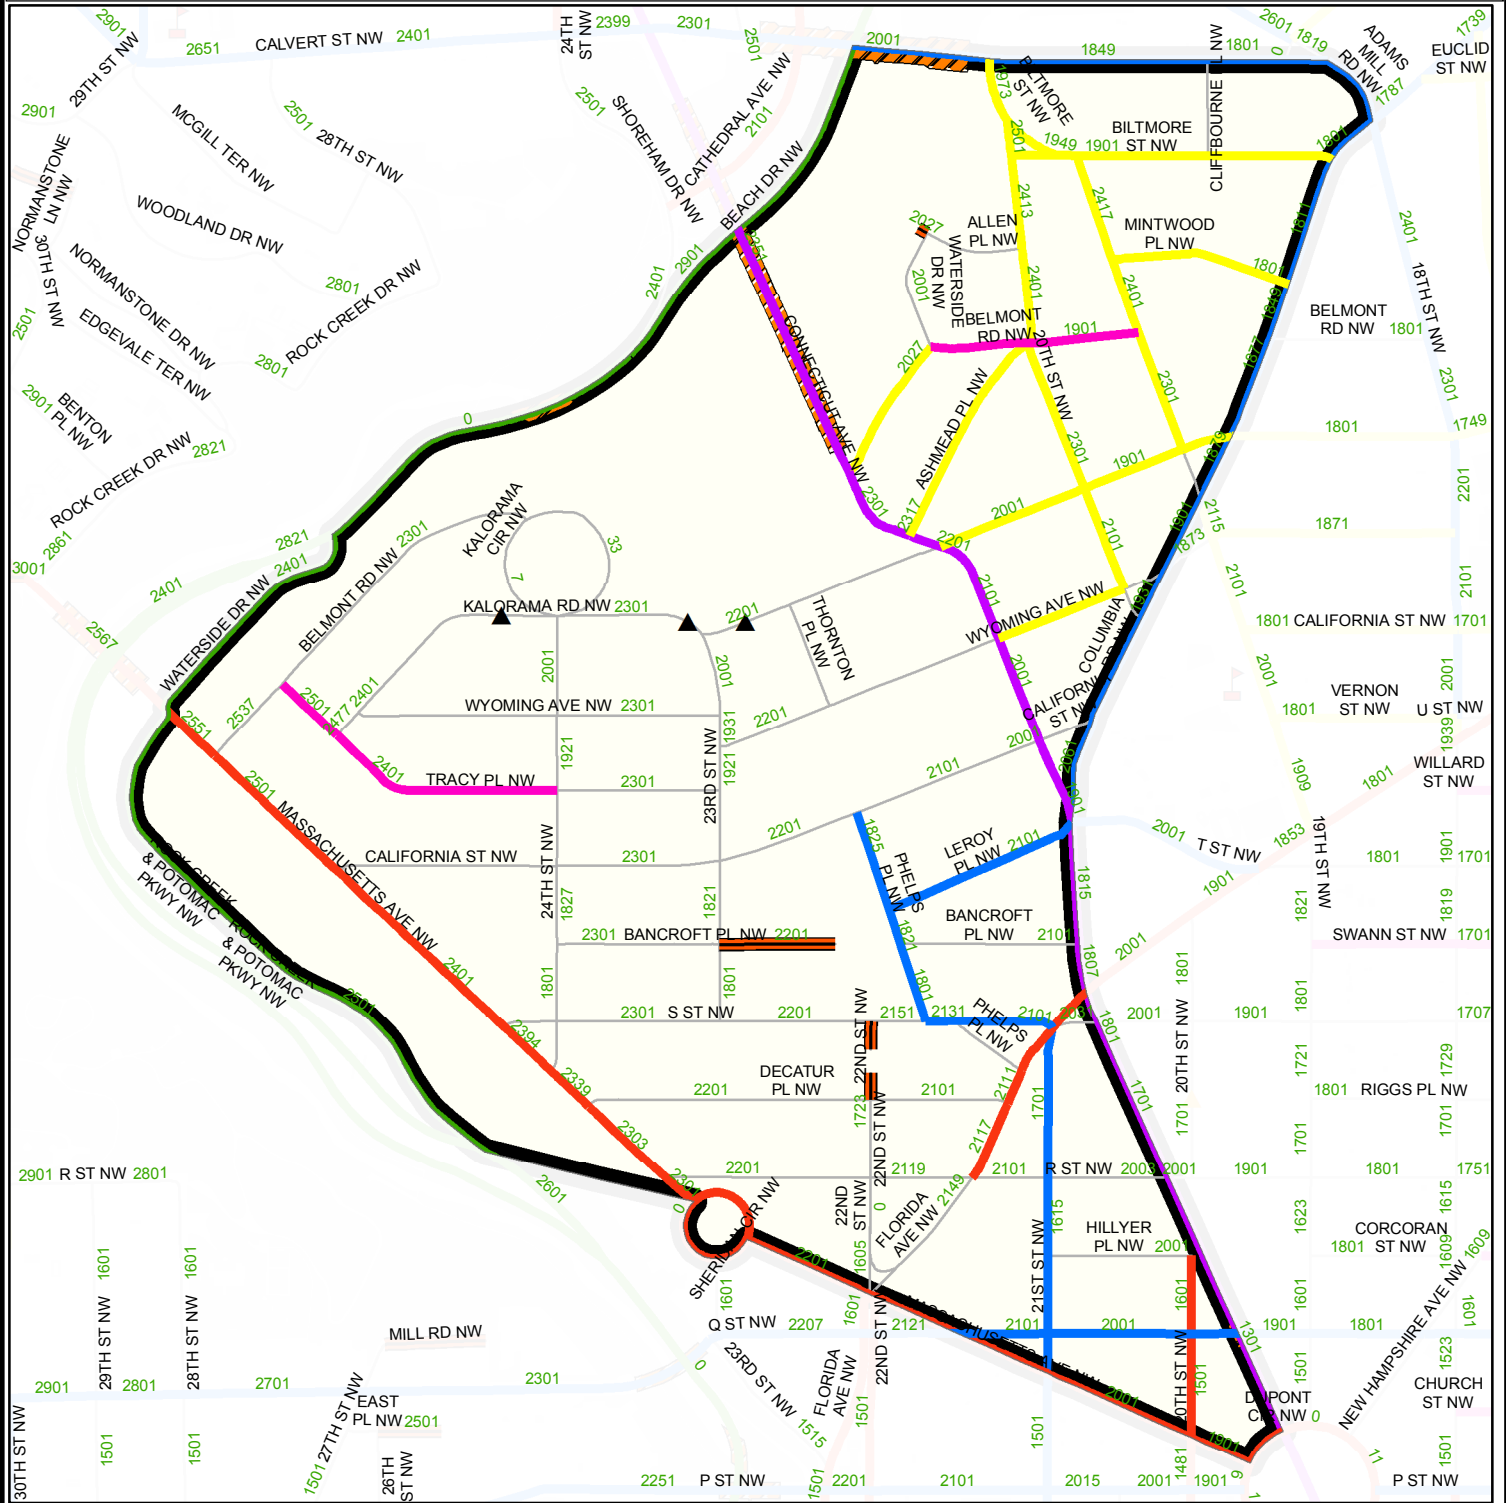

# DISTRICT OF COLUMBIA - SNOW PLANNING MAP

## Light Plow(406)

Legend			