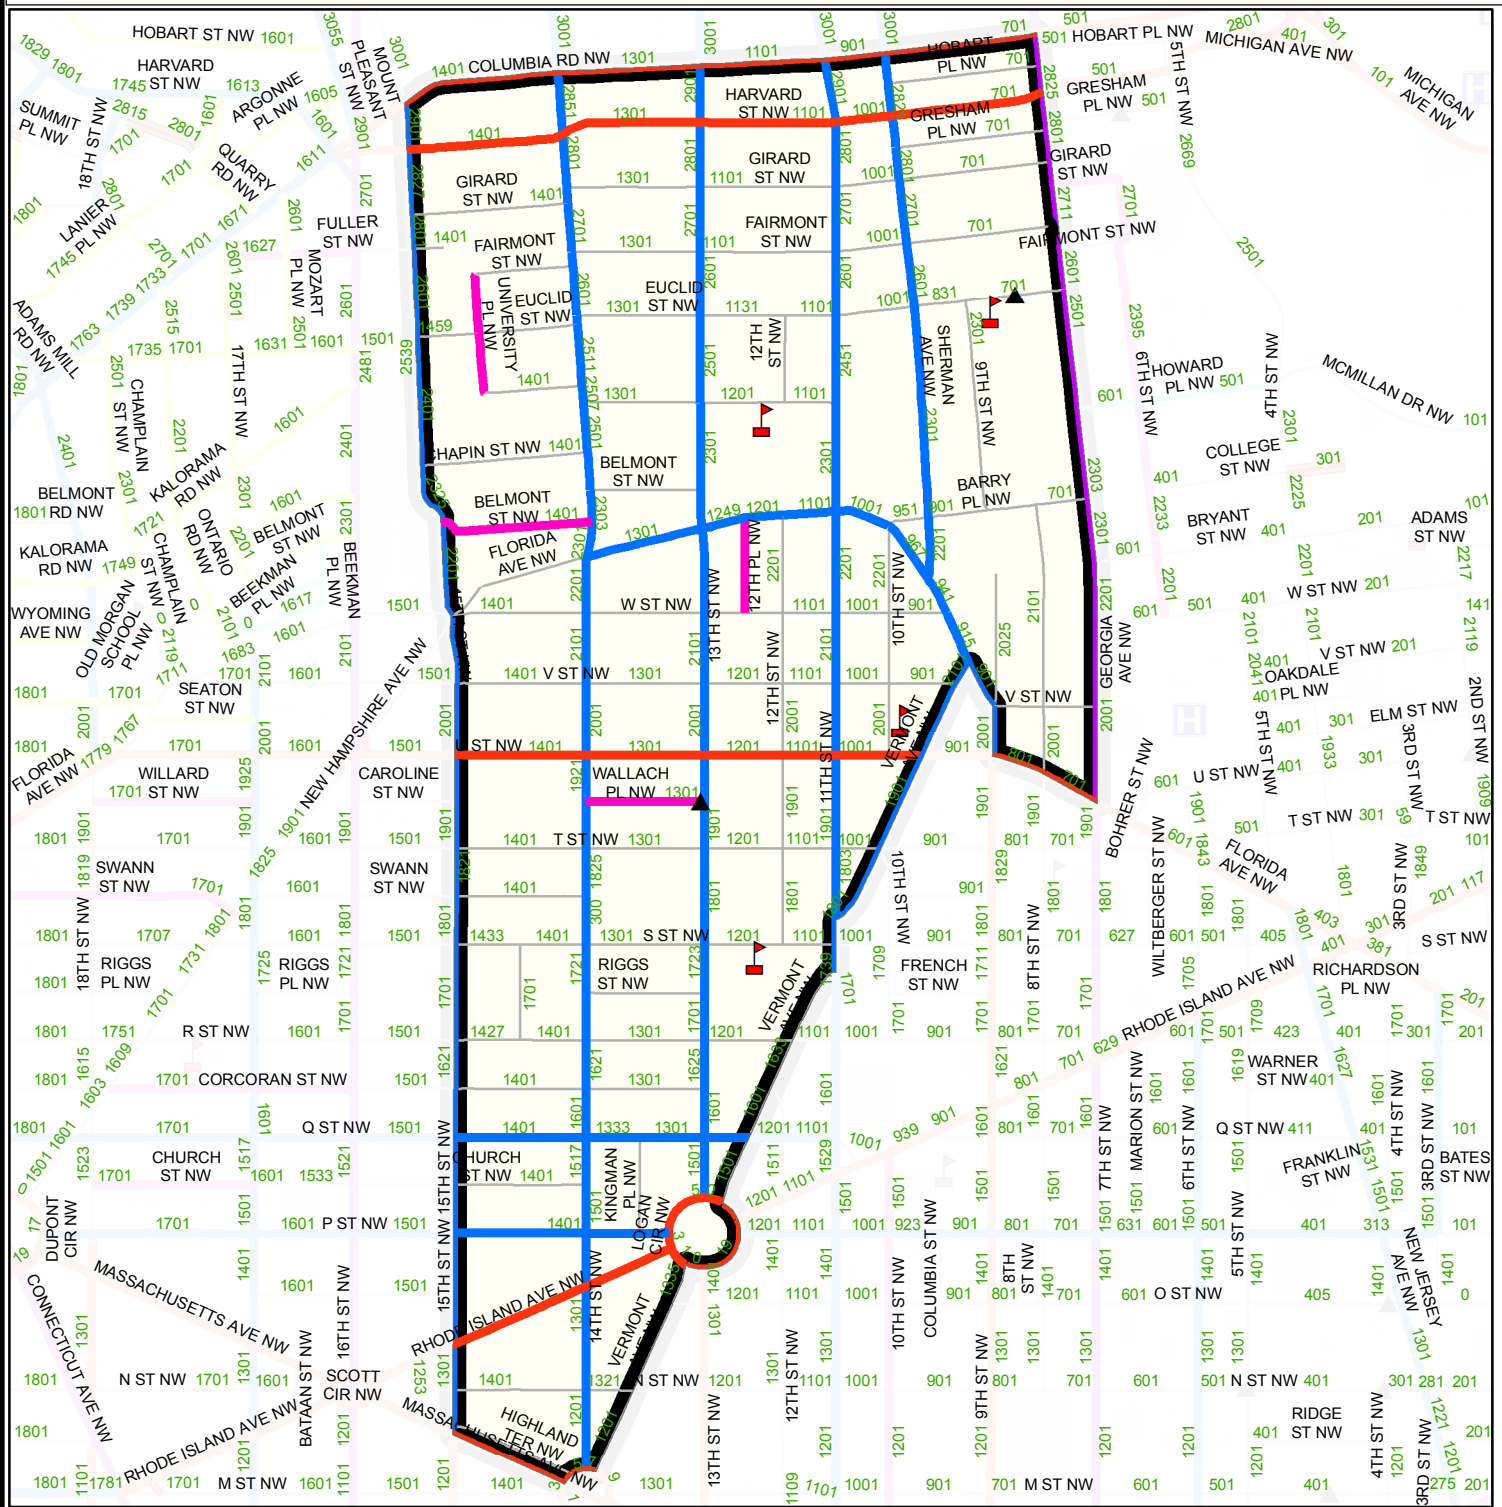

DISTRICT OF COLUMBIA - SNOW PLANNING MAP

Light Plow(404)

Legend			
	Public School		4 - 6 Speed Humps
	Hospital		7 - 10 Speed Humps
	DC Salt Dome		Private Streets
	1 - 3 Speed Humps		Primary
	Dead End Streets		Secondary
	AOC		NPS
	Bridge		NHS
	PRoutesPly		Priority Hills
			Narrow Road