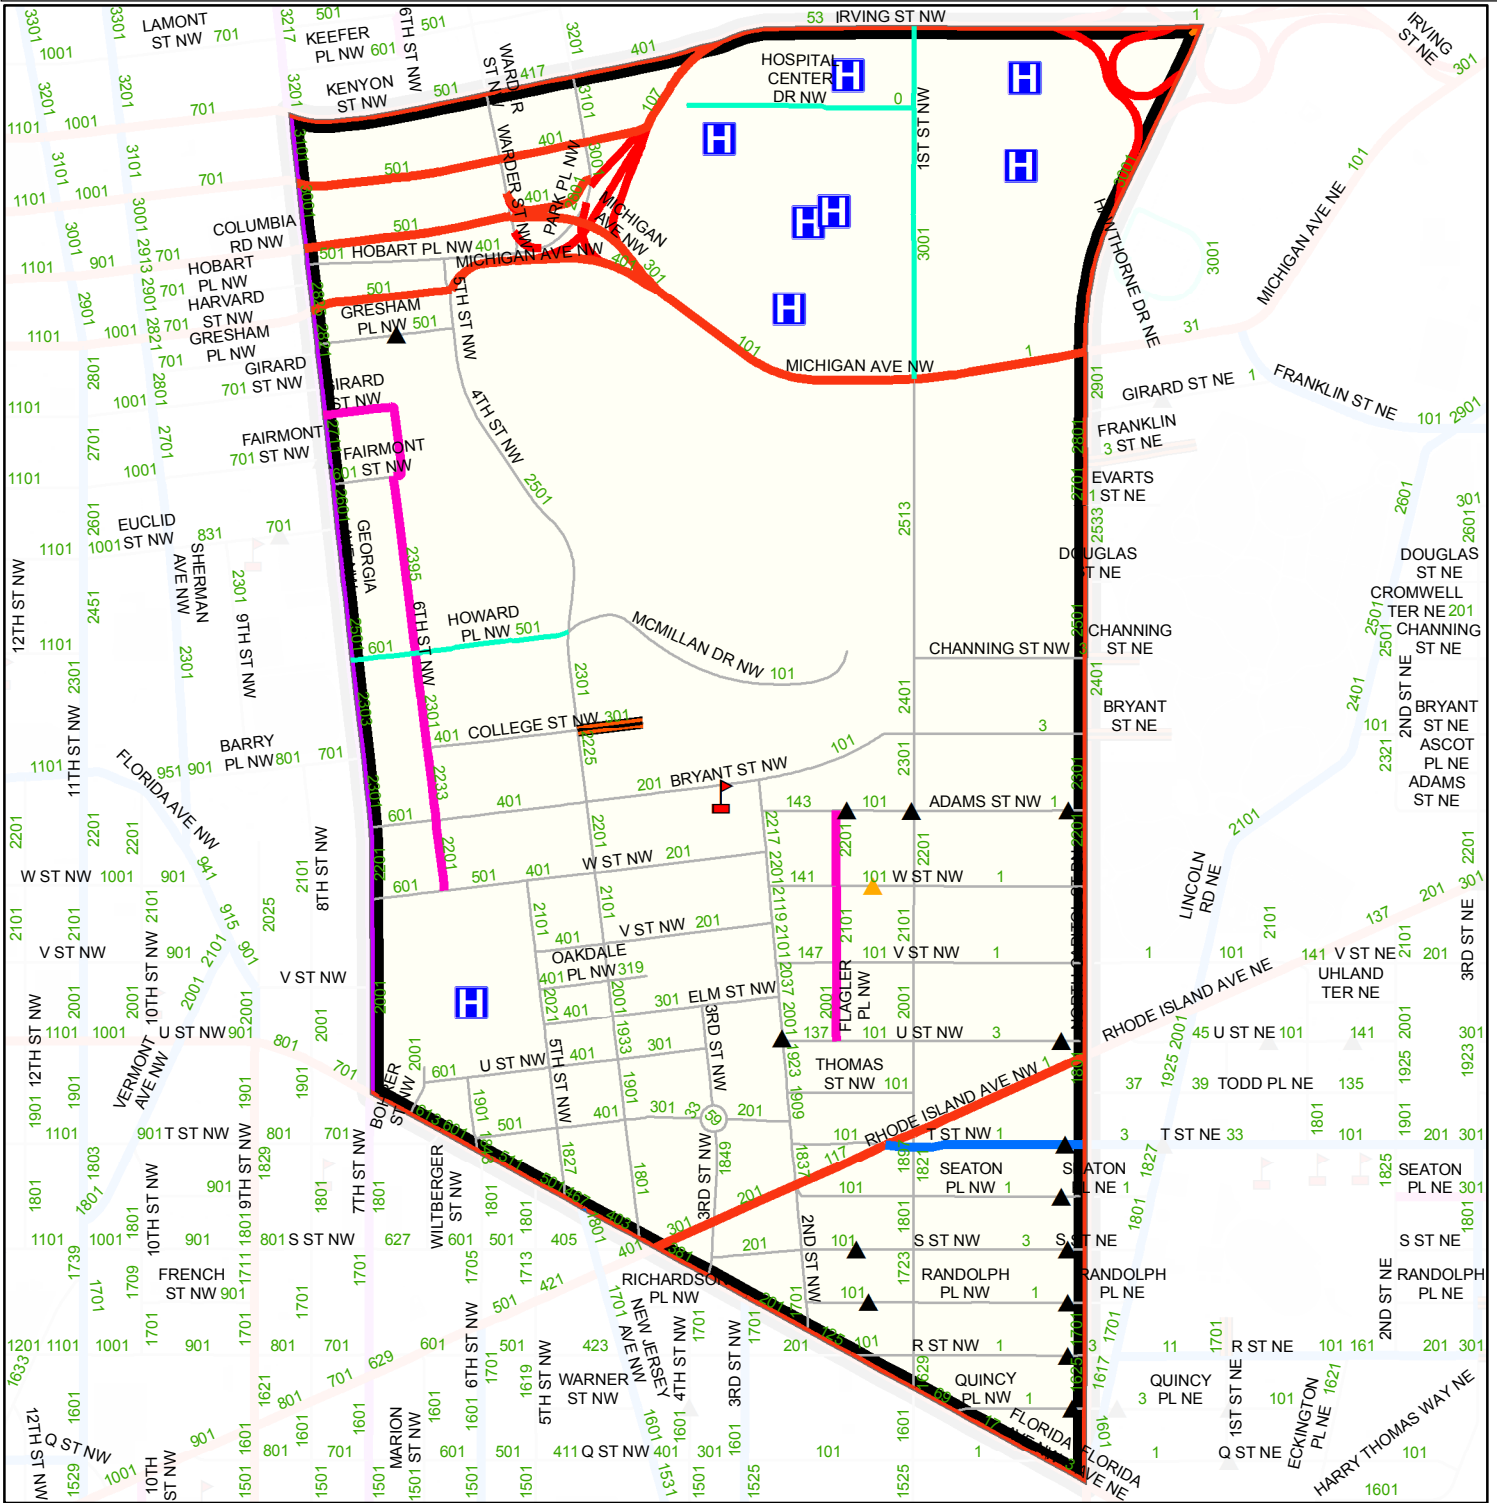

# DISTRICT OF COLUMBIA - SNOW PLANNING MAP

## Light Plow(403)

Legend			
	Public School		4 - 6 Speed Humps
	Hospital		7 - 10 Speed Humps
	DC Salt Dome		Private Streets
	1 - 3 Speed Humps		AOC
			Primary
			Secondary
			Priority Hills
			Narrow Road
			NPS
			NHS
			Bridge
			PRoutesPly