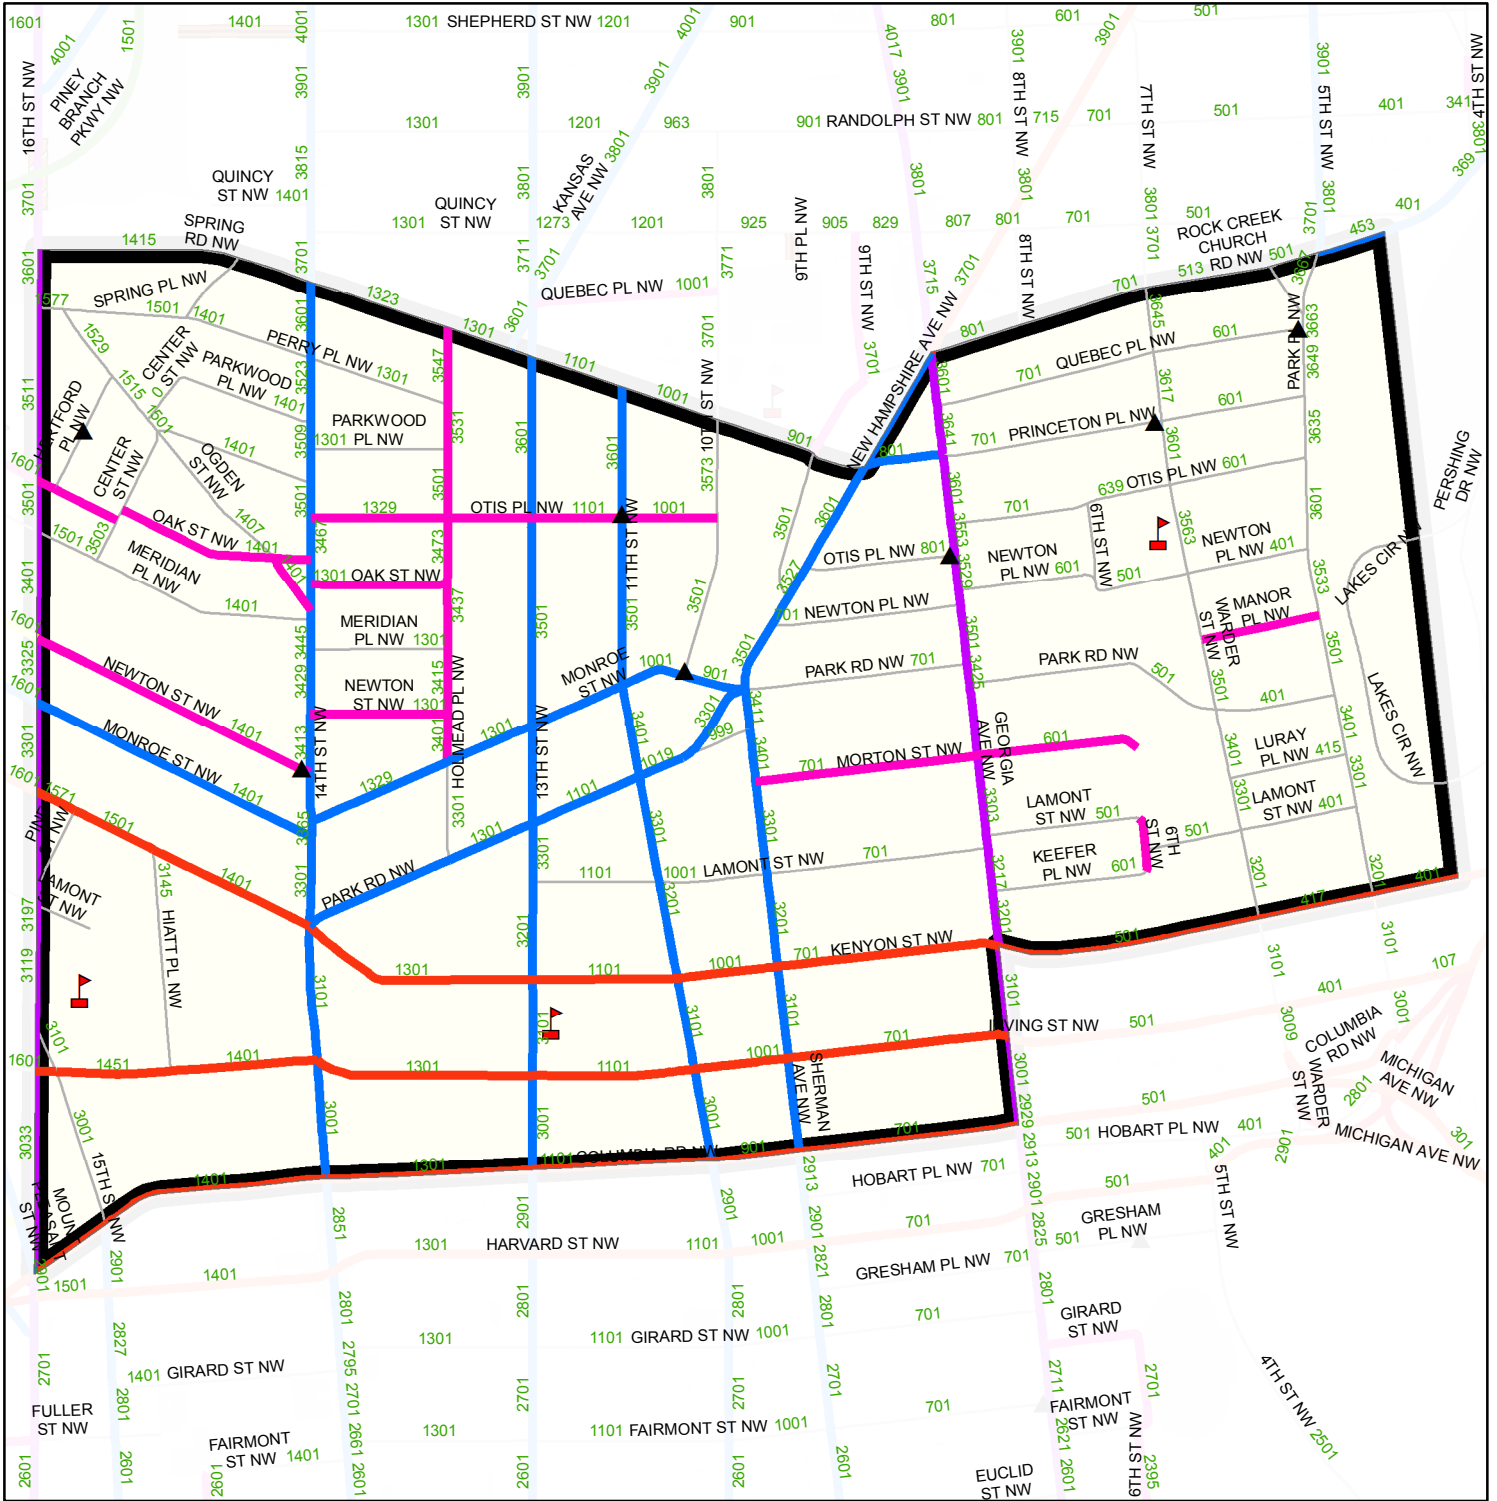

DISTRICT OF COLUMBIA - SNOW PLANNING MAP

Light Plow(402)

Legend

- Public School
- Hospital
- DC Salt Dome
- 1 - 3 Speed Humps
- 4 - 6 Speed Humps
- 7 - 10 Speed Humps
- Private Streets
- Dead End Streets
- AOC
- Primary
- Secondary
- Bridge
- PRoutesPly
- Priority Hills
- Narrow Road
- NPS
- NHS