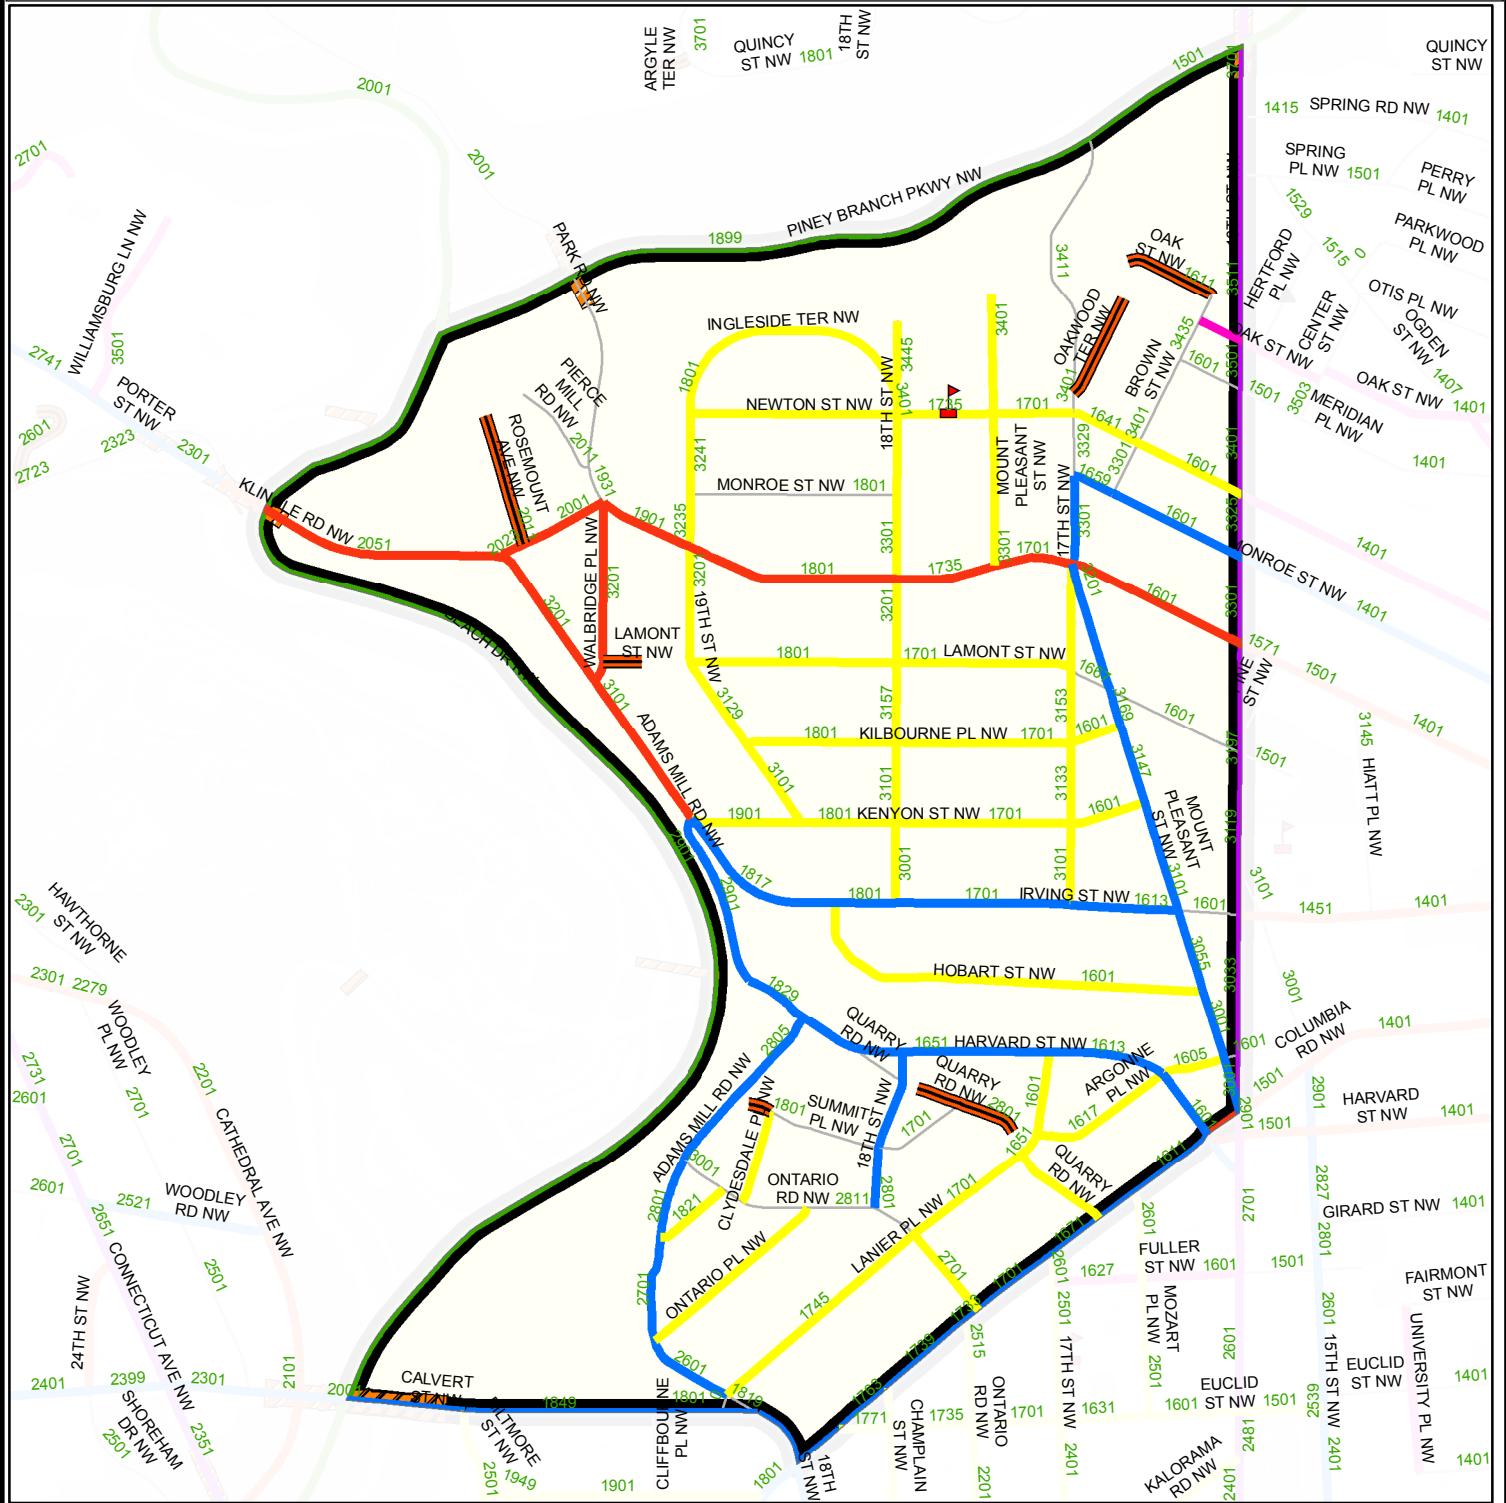

DISTRICT OF COLUMBIA - SNOW PLANNING MAP

Light Plow(401)

Legend

- Public School
- Hospital
- DC Salt Dome
- 1 - 3 Speed Humps
- 4 - 6 Speed Humps
- 7 - 10 Speed Humps
- Private Streets
- Dead End Streets
- AOC
- Primary
- Secondary
- Priority Hills
- Narrow Road
- NPS
- NHS
- Bridge
- PRoutesPly