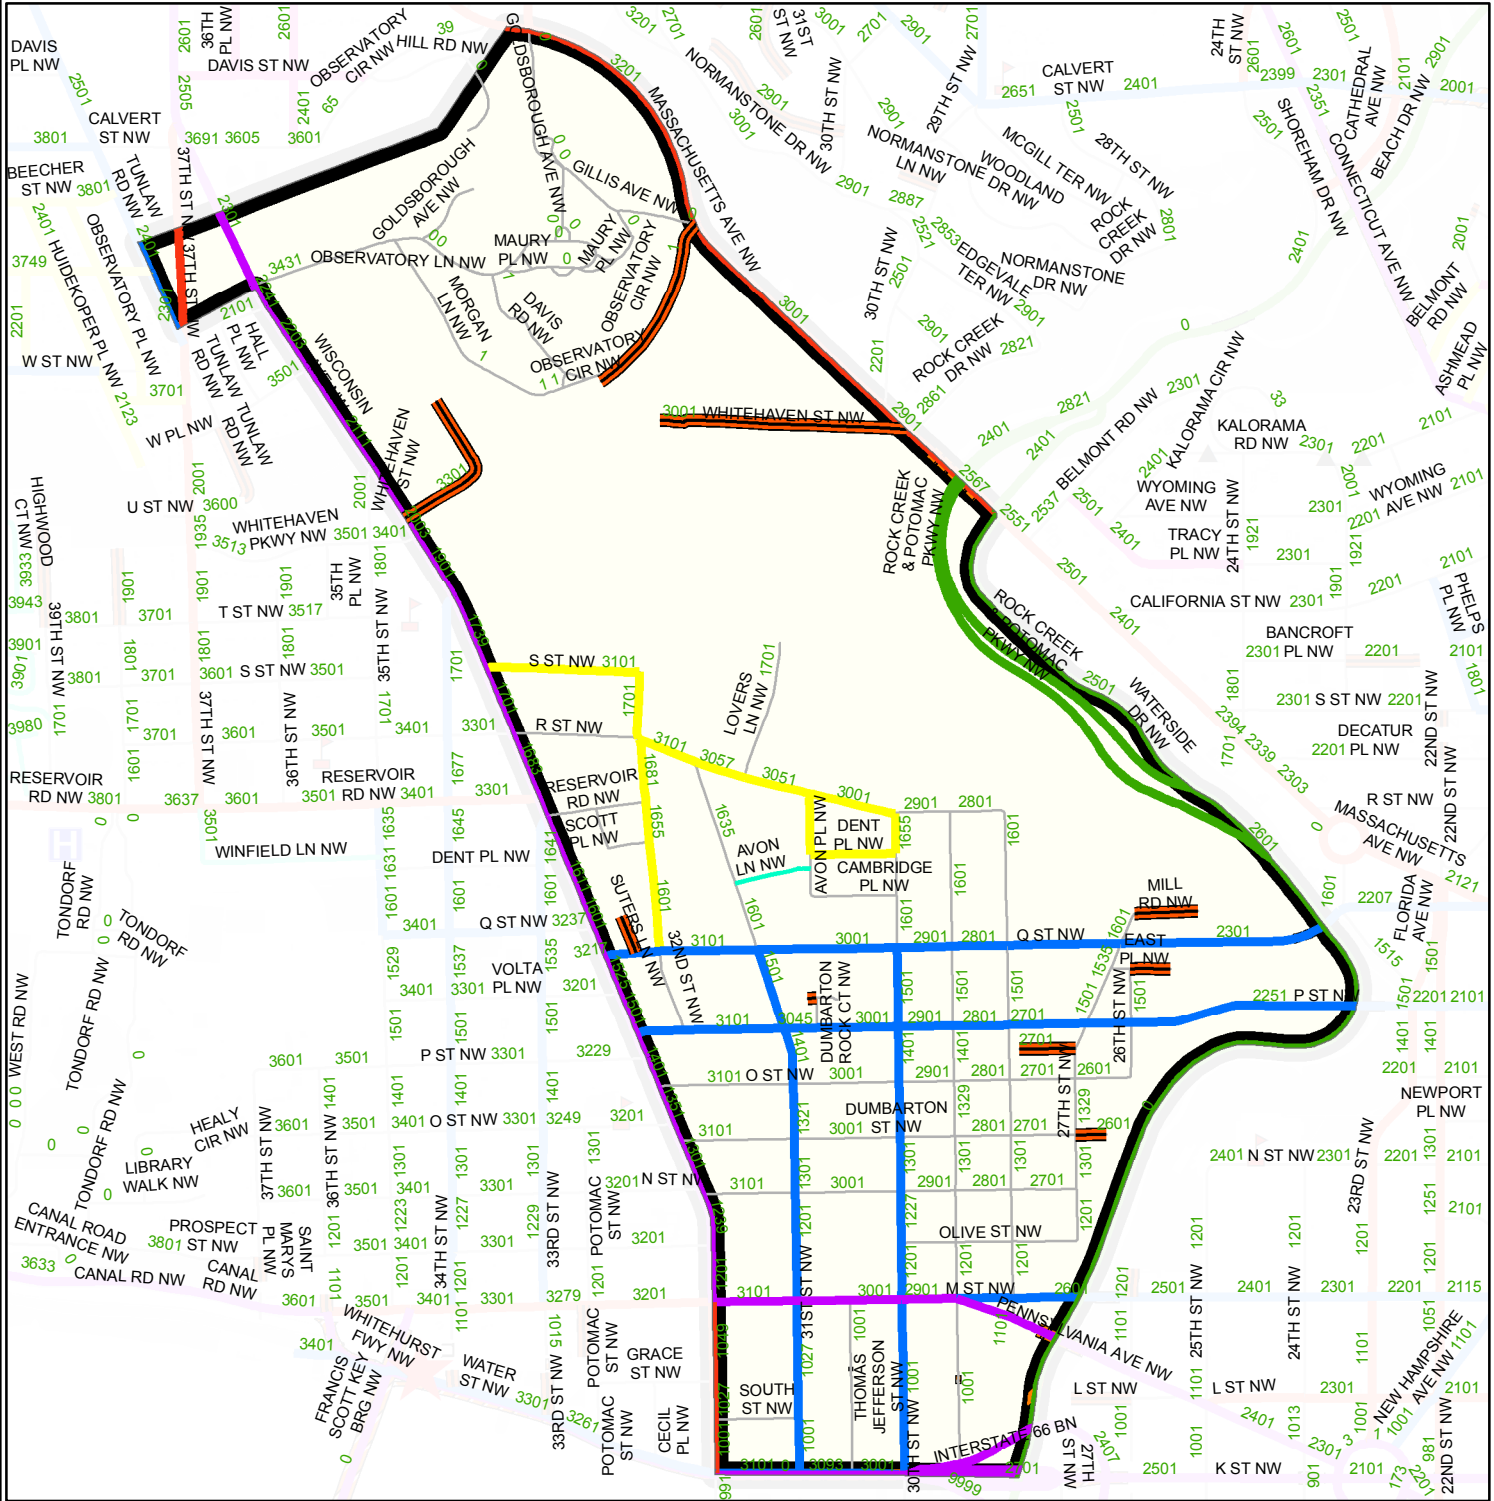

# DISTRICT OF COLUMBIA - SNOW PLANNING MAP

## Light Plow(308)

Legend			
	Public School		4 - 6 Speed Humps
	Hospital		7 - 10 Speed Humps
	DC Salt Dome		Private Streets
	1 - 3 Speed Humps		AOC
			Primary
			Secondary
			Priority Hills
			Narrow Road
			NPS
			NHS
			Bridge
			PRoutesPly
			Dead End Streets