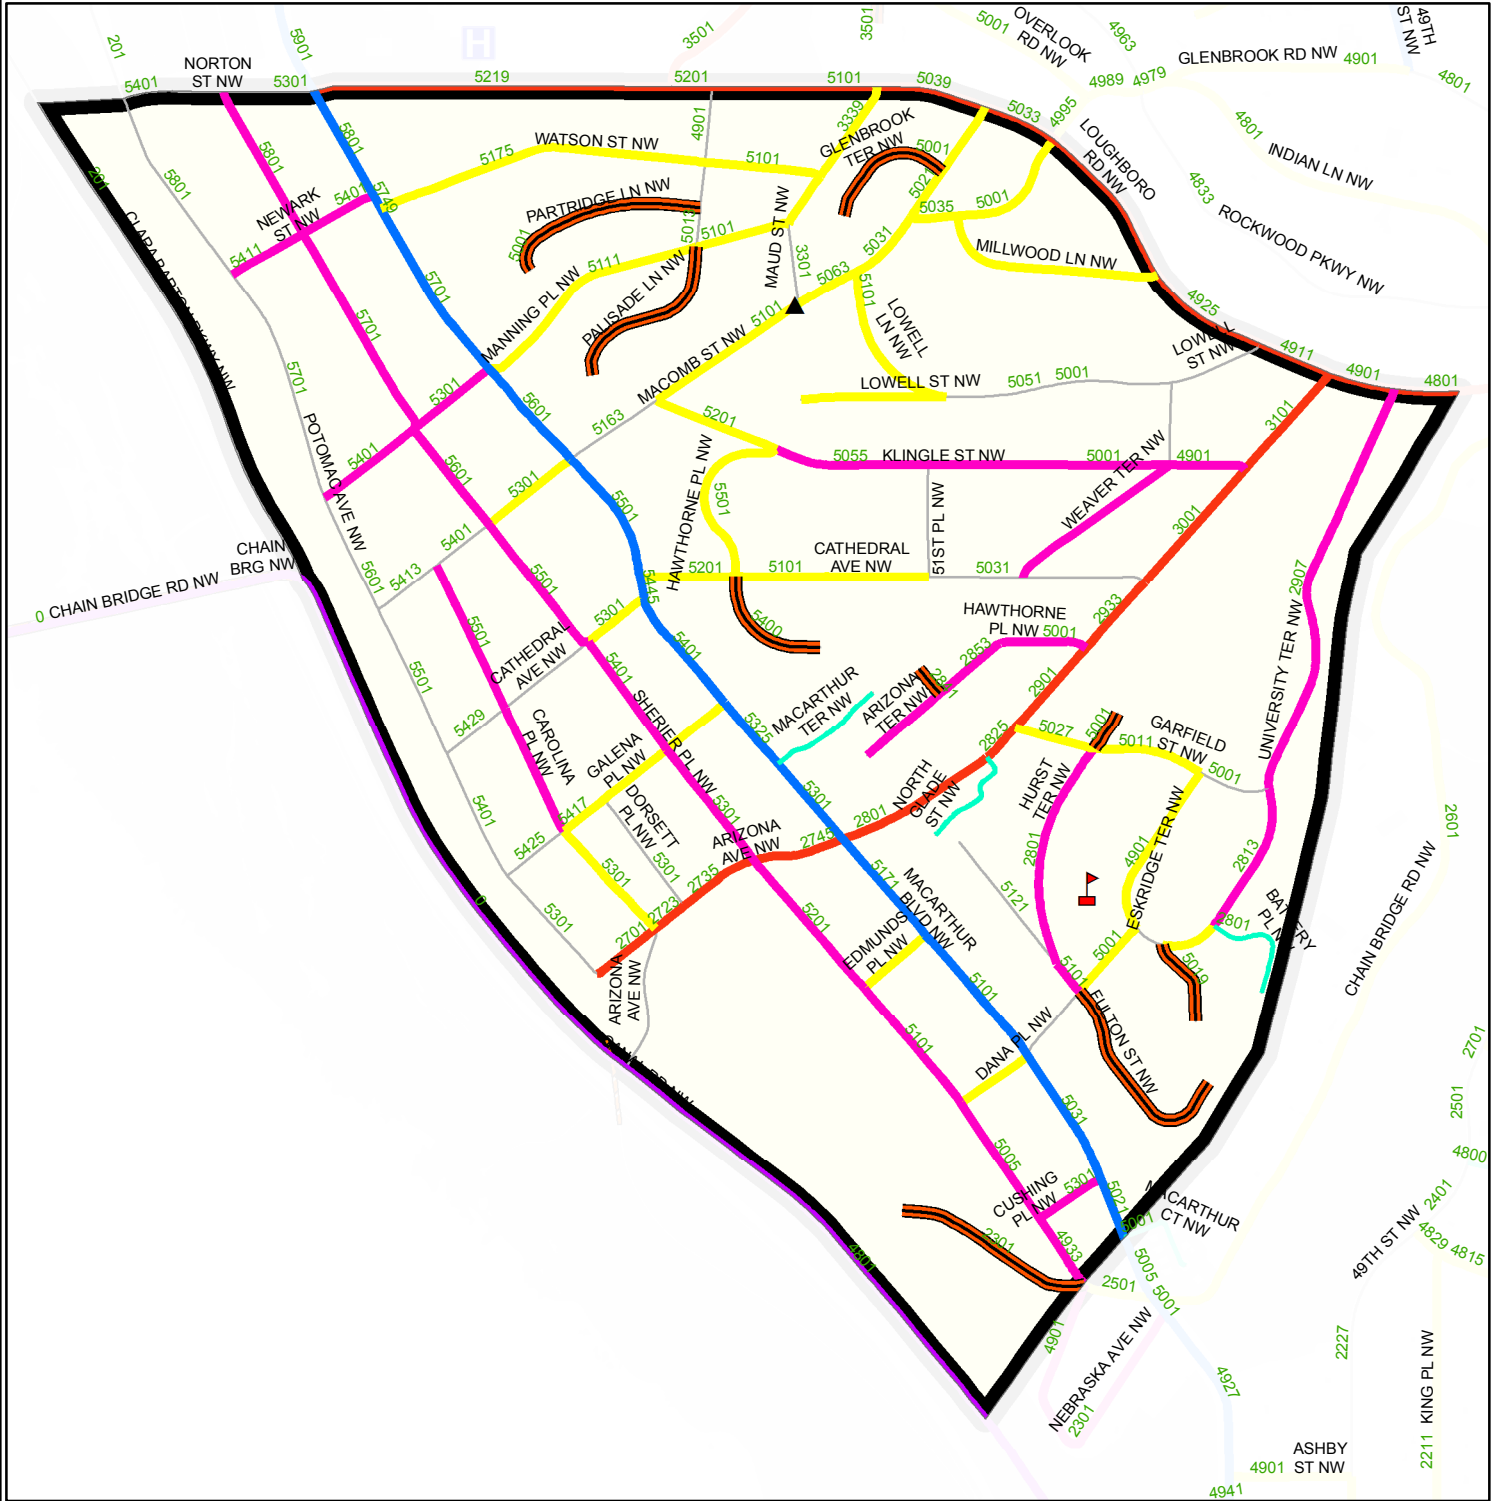

DISTRICT OF COLUMBIA - SNOW PLANNING MAP

Light Plow(302)

Legend			