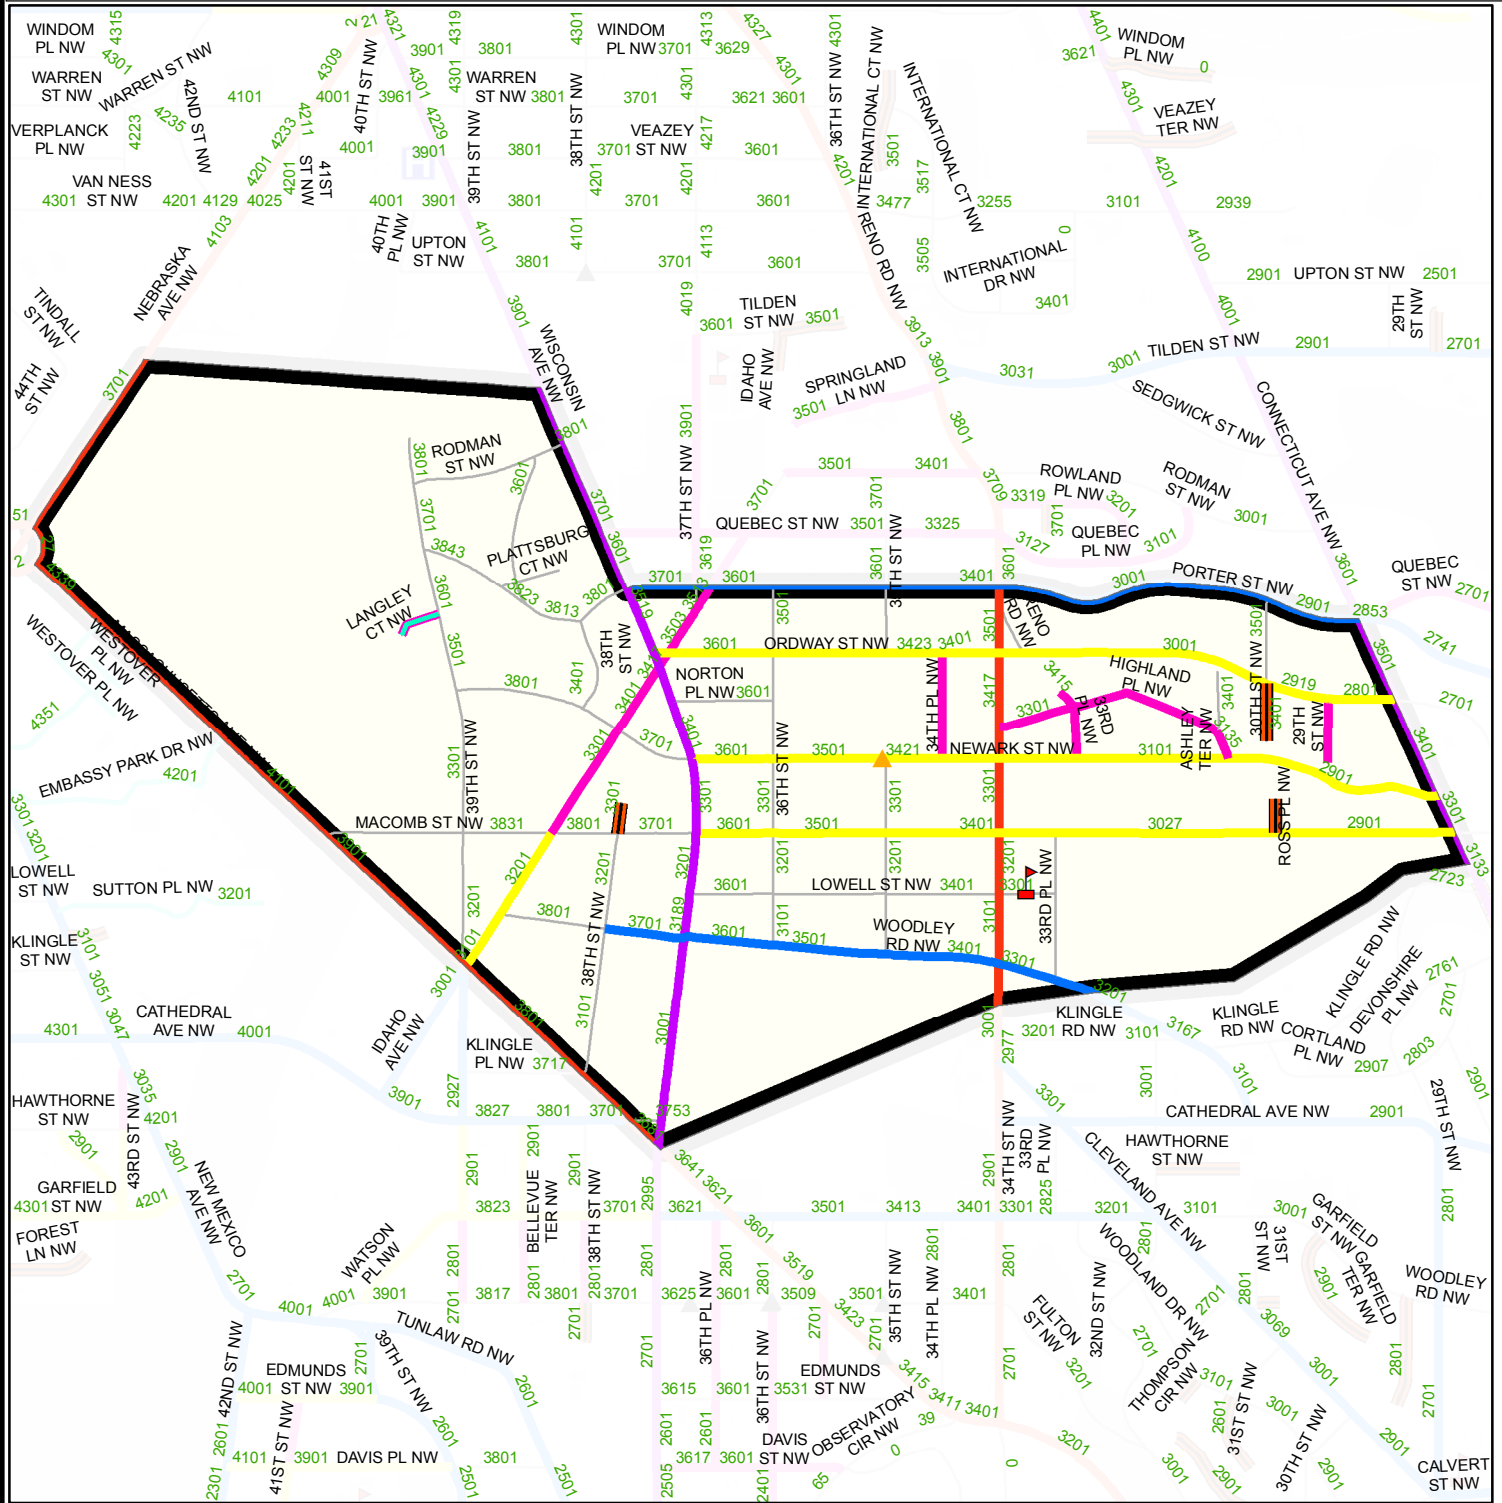

DISTRICT OF COLUMBIA - SNOW PLANNING MAP

Light Plow(204)

Legend			
	Public School		4 - 6 Speed Humps
	Hospital		7 - 10 Speed Humps
	DC Salt Dome		Private Streets
	1 - 3 Speed Humps		AOC
	BRoutesPly		Primary
	BRoutesPly		Secondary
	BRoutesPly		Priority Hills
	BRoutesPly		Narrow Road
	BRoutesPly		NPS
	BRoutesPly		NHS
	BRoutesPly		Bridge