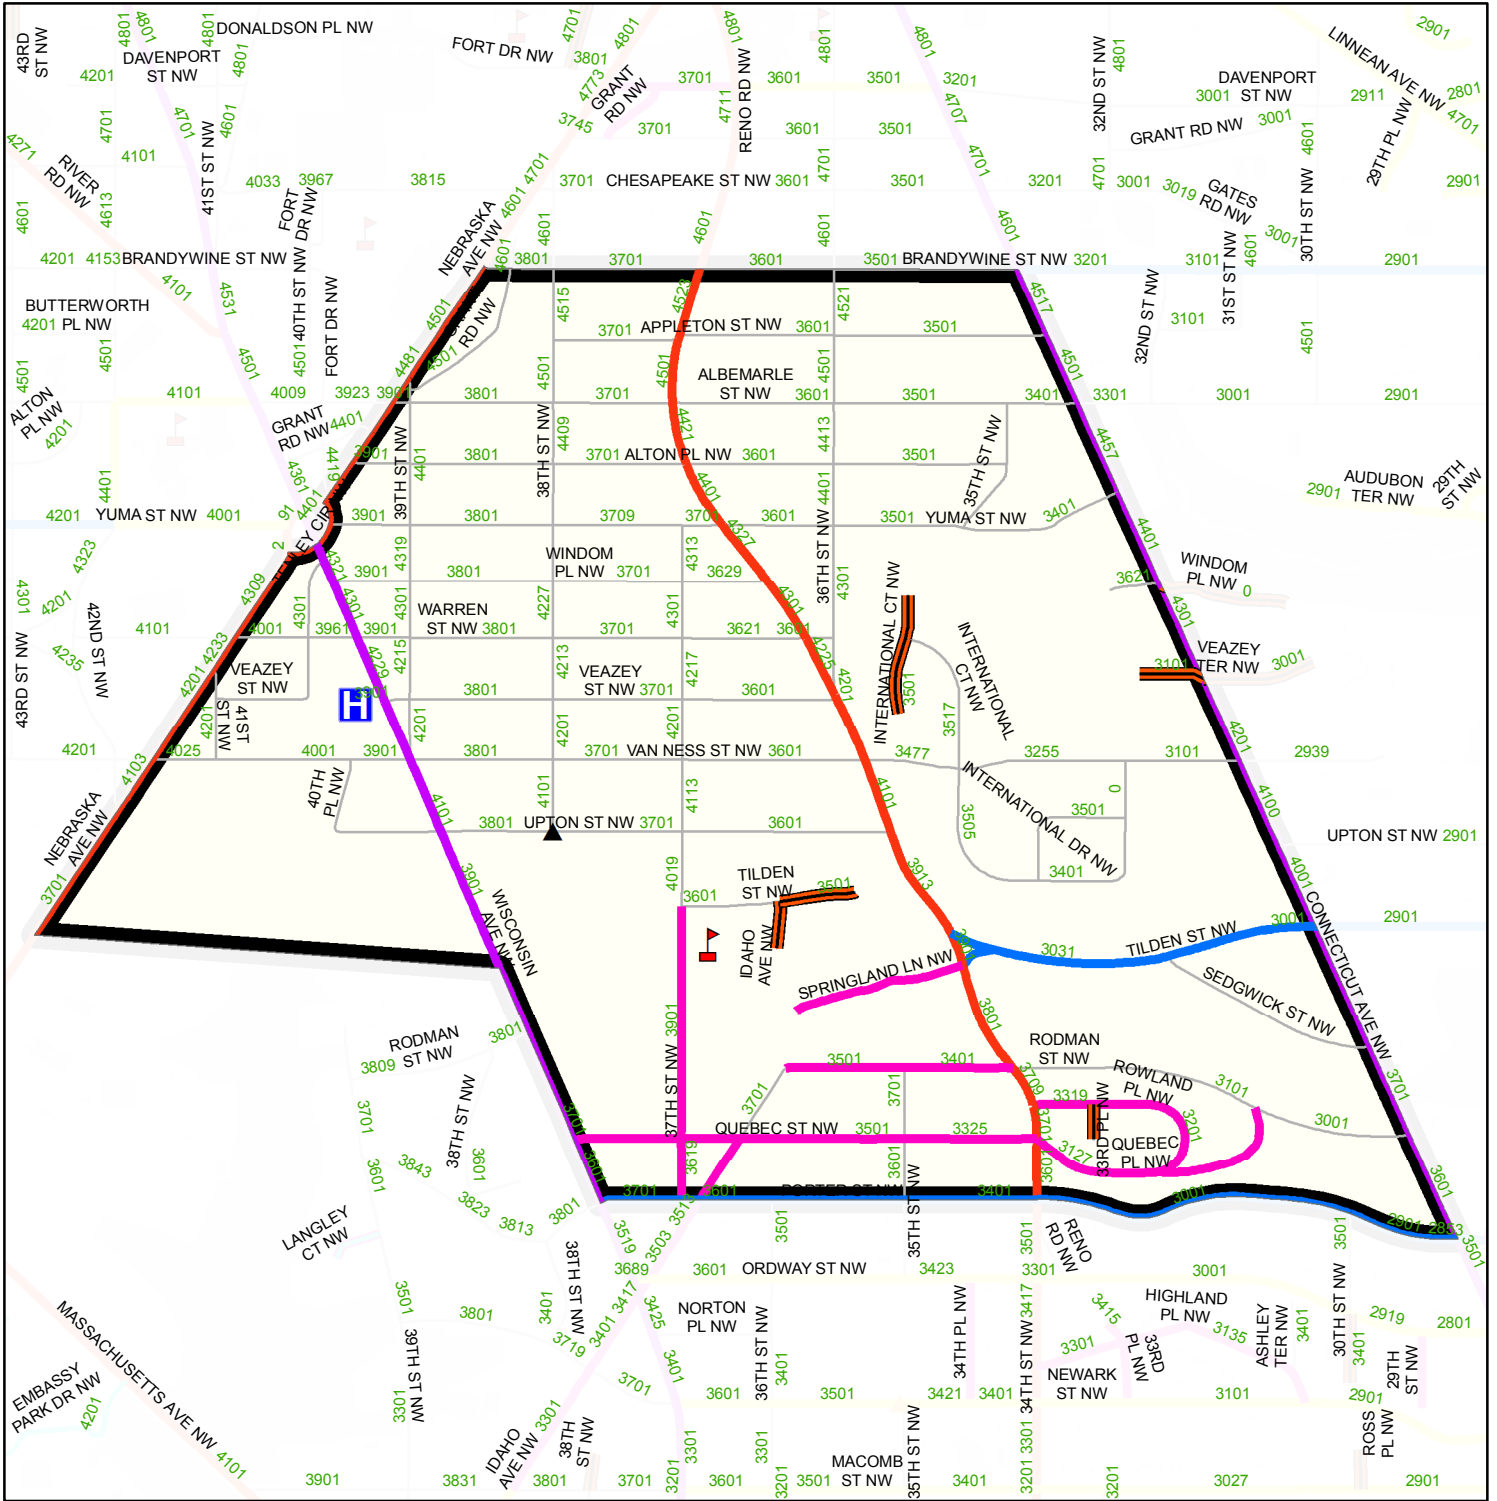

DISTRICT OF COLUMBIA - SNOW PLANNING MAP

Light Plow(202)

Legend			