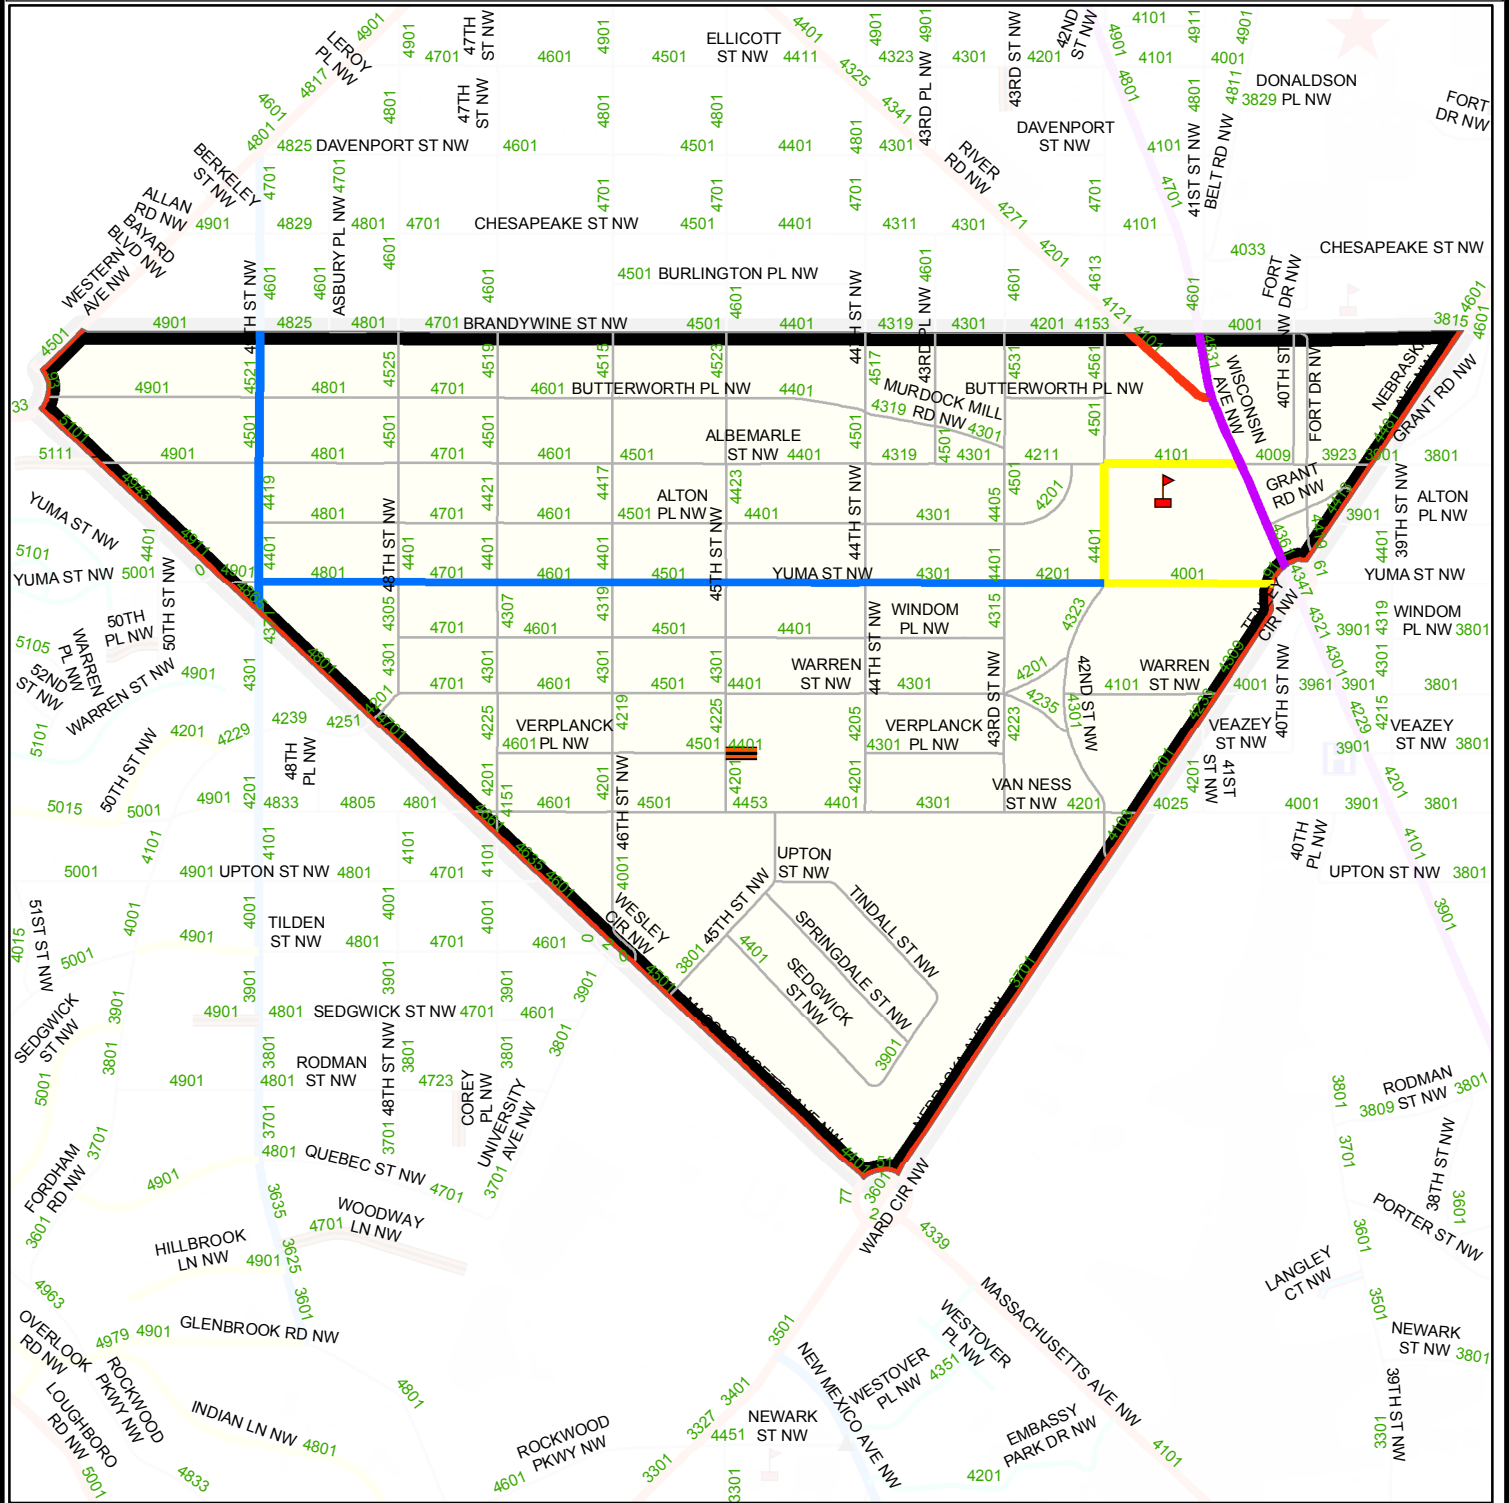

# DISTRICT OF COLUMBIA - SNOW PLANNING MAP

## Light Plow(201)

Legend			
	Public School		4 - 6 Speed Humps
	Hospital		7 - 10 Speed Humps
	DC Salt Dome		Private Streets
	1 - 3 Speed Humps		AOC
			Primary
			Secondary
			Dead End Streets
			Priority Hills
			Narrow Road
			NPS
			NHS
			Bridge
			PRoutesPly