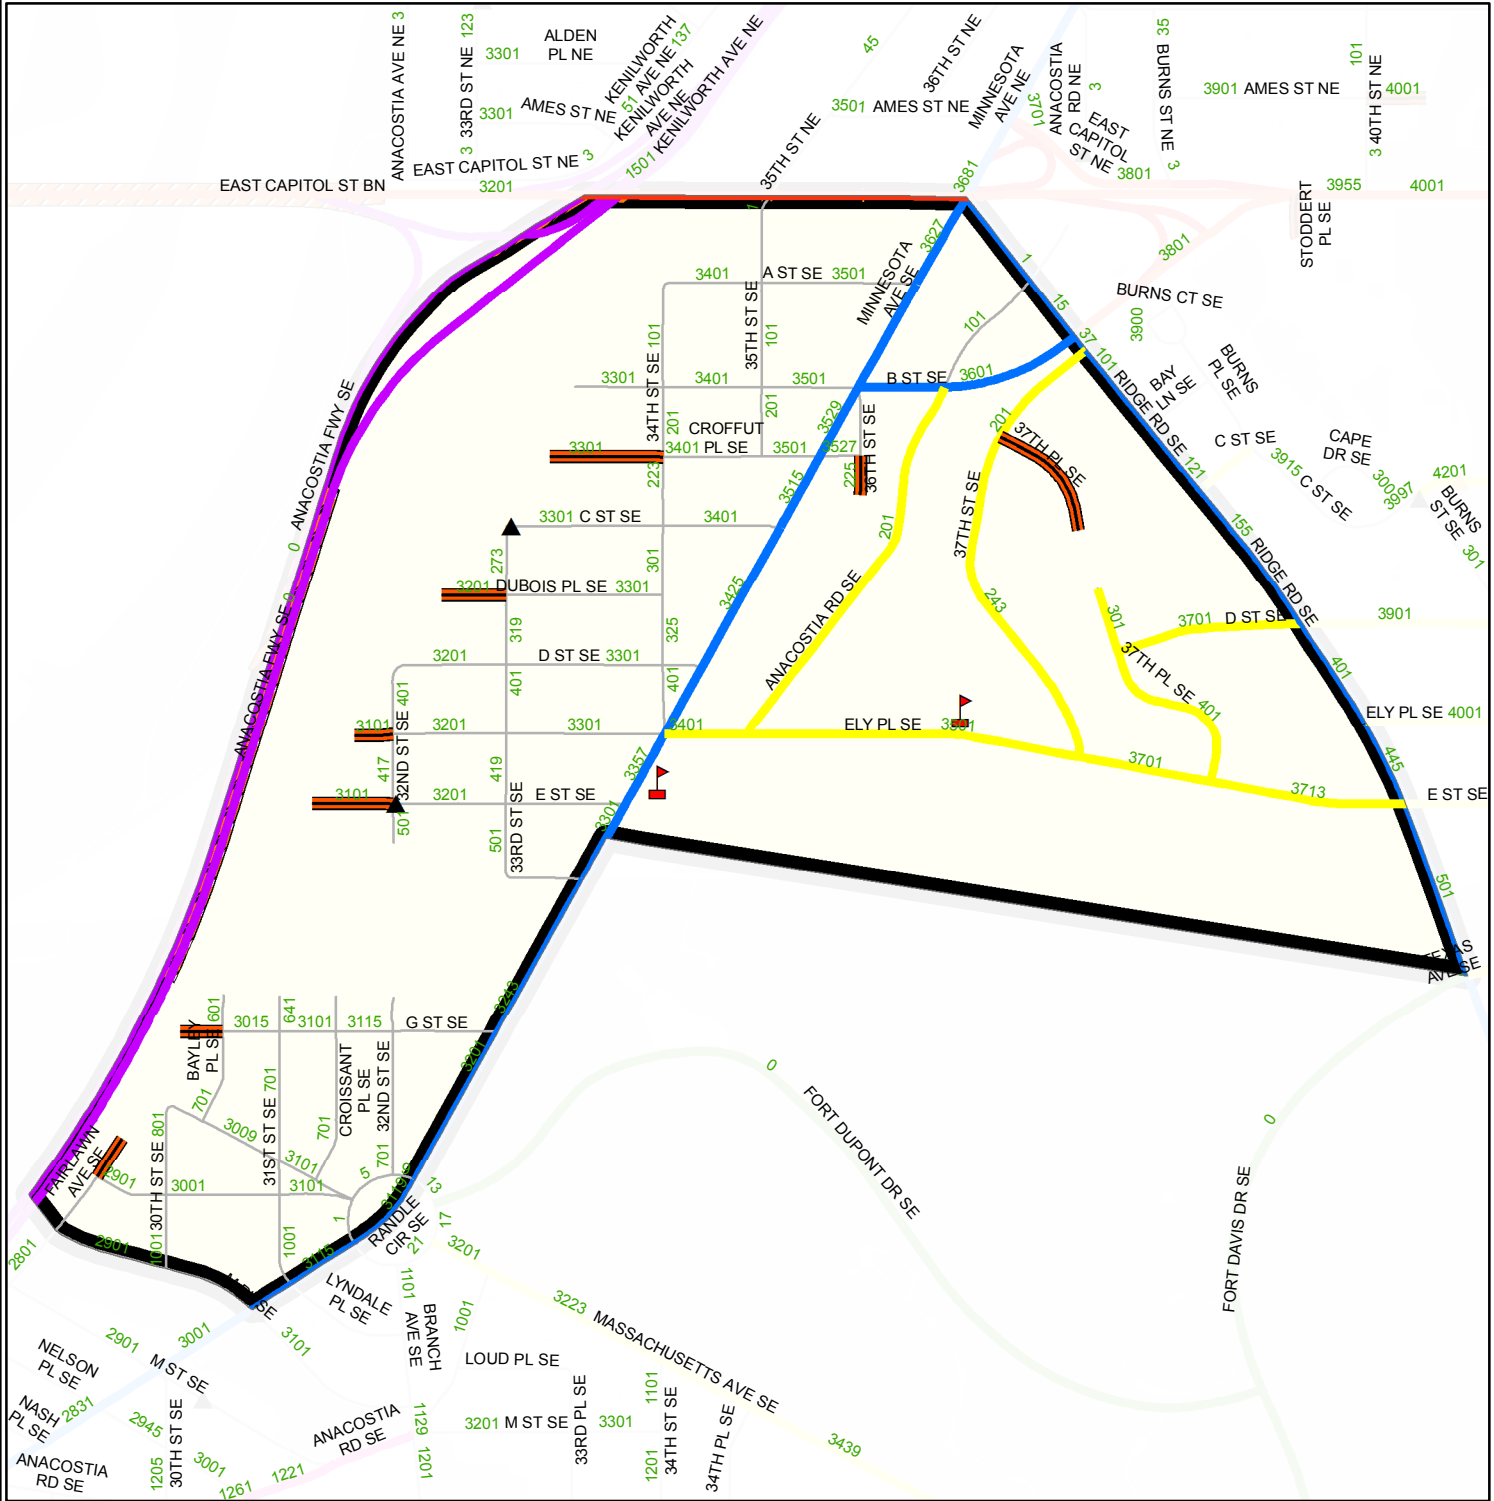

DISTRICT OF COLUMBIA - SNOW PLANNING MAP

Light Plow(1405)

Legend			
	Public School		4 - 6 Speed Humps
	Hospital		7 - 10 Speed Humps
	DC Salt Dome		Private Streets
	1 - 3 Speed Humps		Dead End Streets
			AOC
			Primary
			Secondary
			Priority Hills
			Narrow Road
			NPS
			NHS
			Bridge
			PRoutesPly