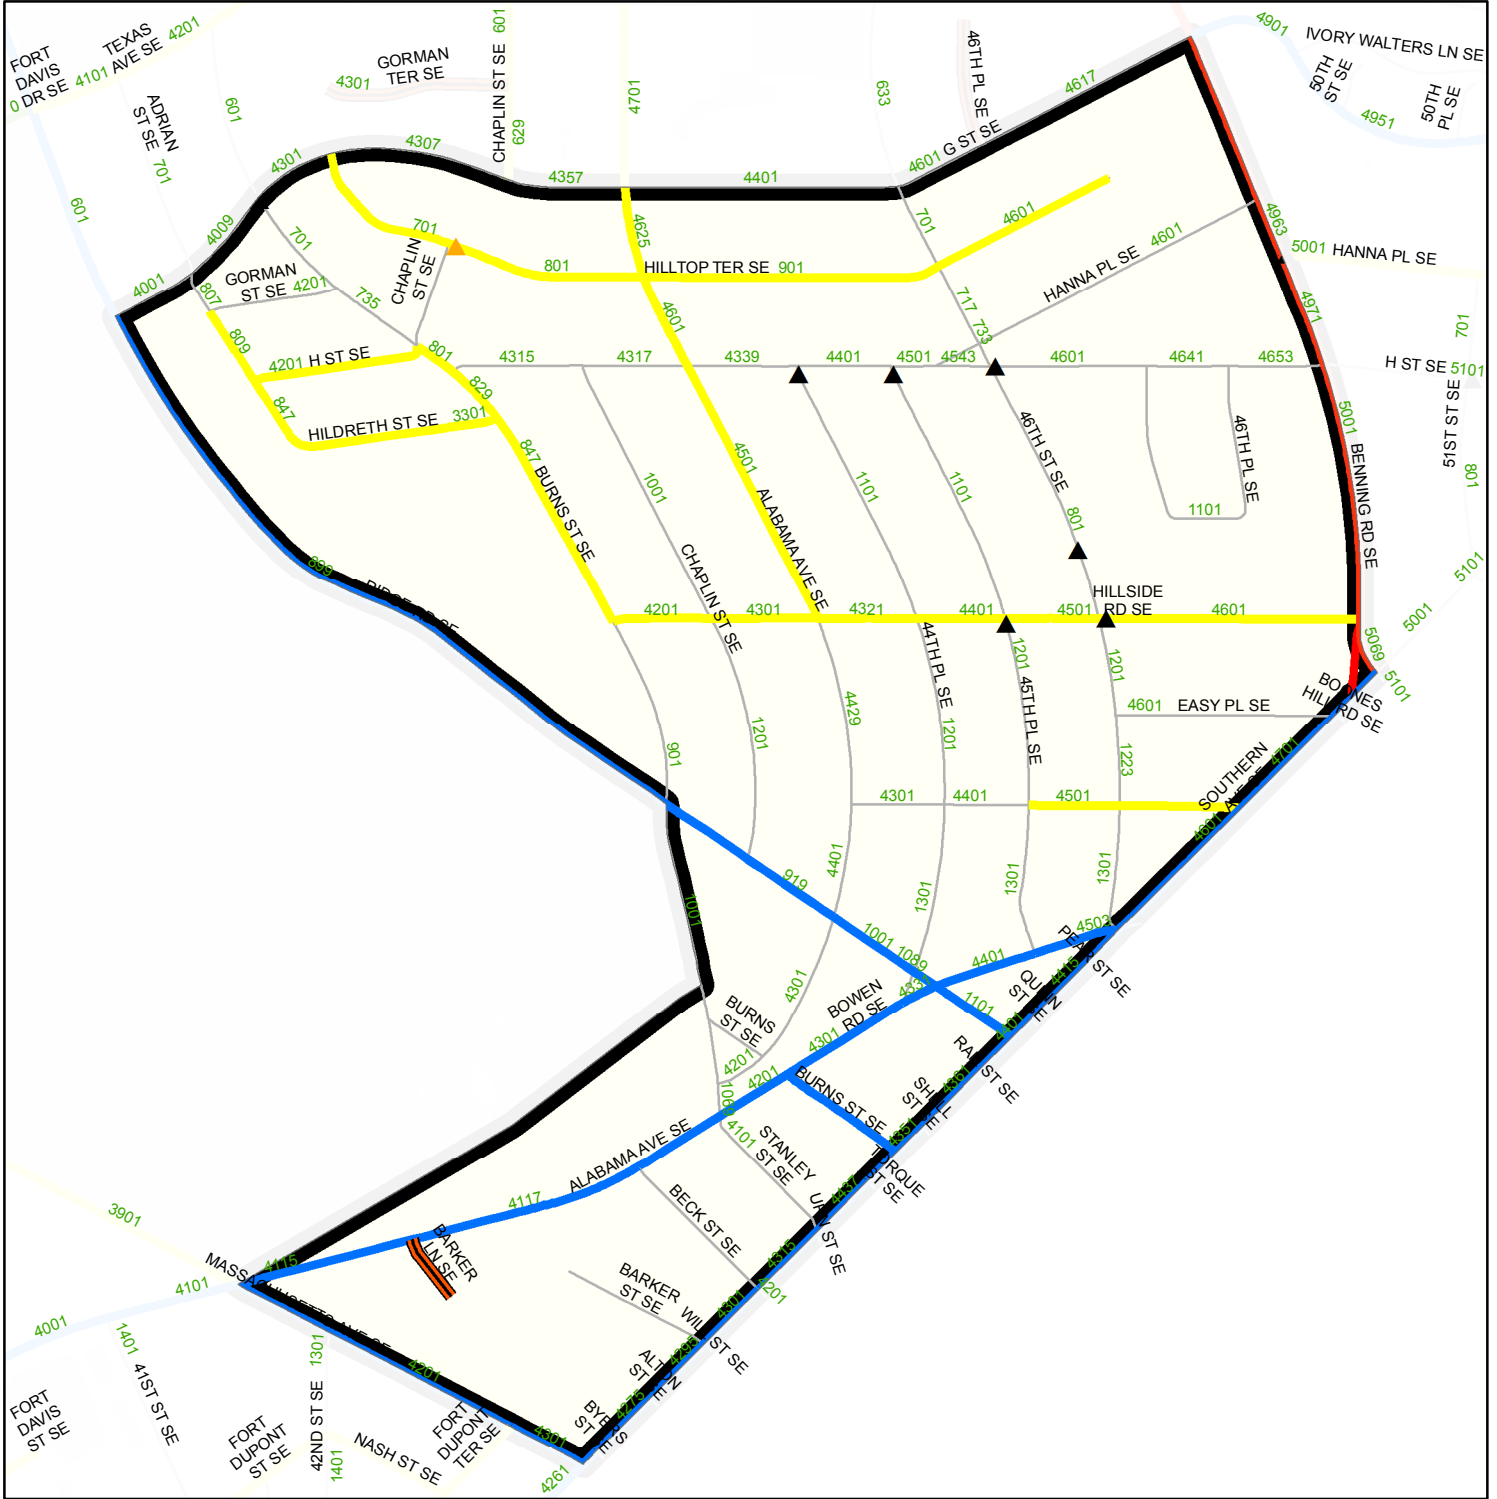

DISTRICT OF COLUMBIA - SNOW PLANNING MAP

Light Plow(1404)

Legend			