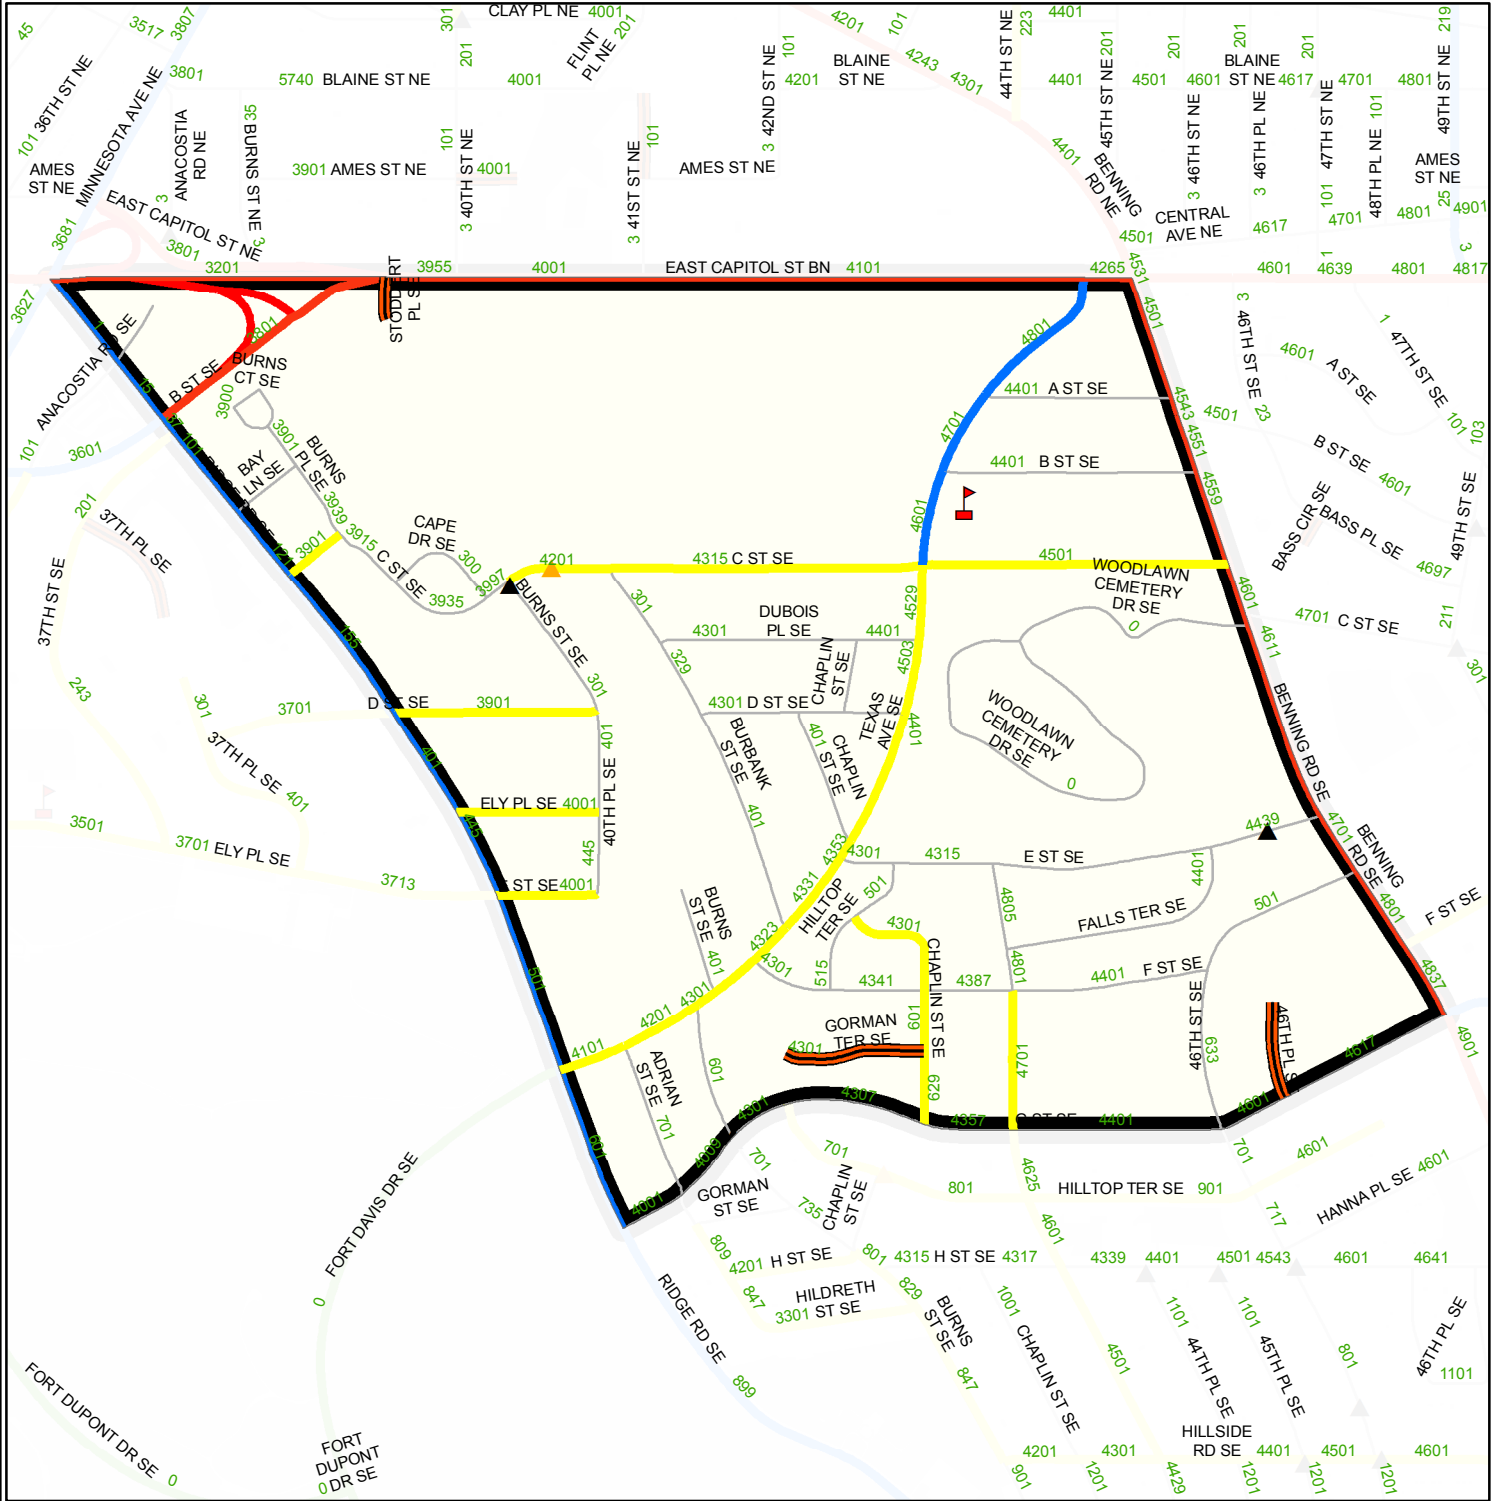

DISTRICT OF COLUMBIA - SNOW PLANNING MAP

Light Plow(1403)

Legend

Public School	4 - 6 Speed Humps	Dead End Streets	Priority Hills
Hospital	7 - 10 Speed Humps	AOC	Narrow Road
DC Salt Dome	Private Streets	Primary	NPS
1 - 3 Speed Humps	Secondary	Bridge	NHS
		IPRoutesPly	