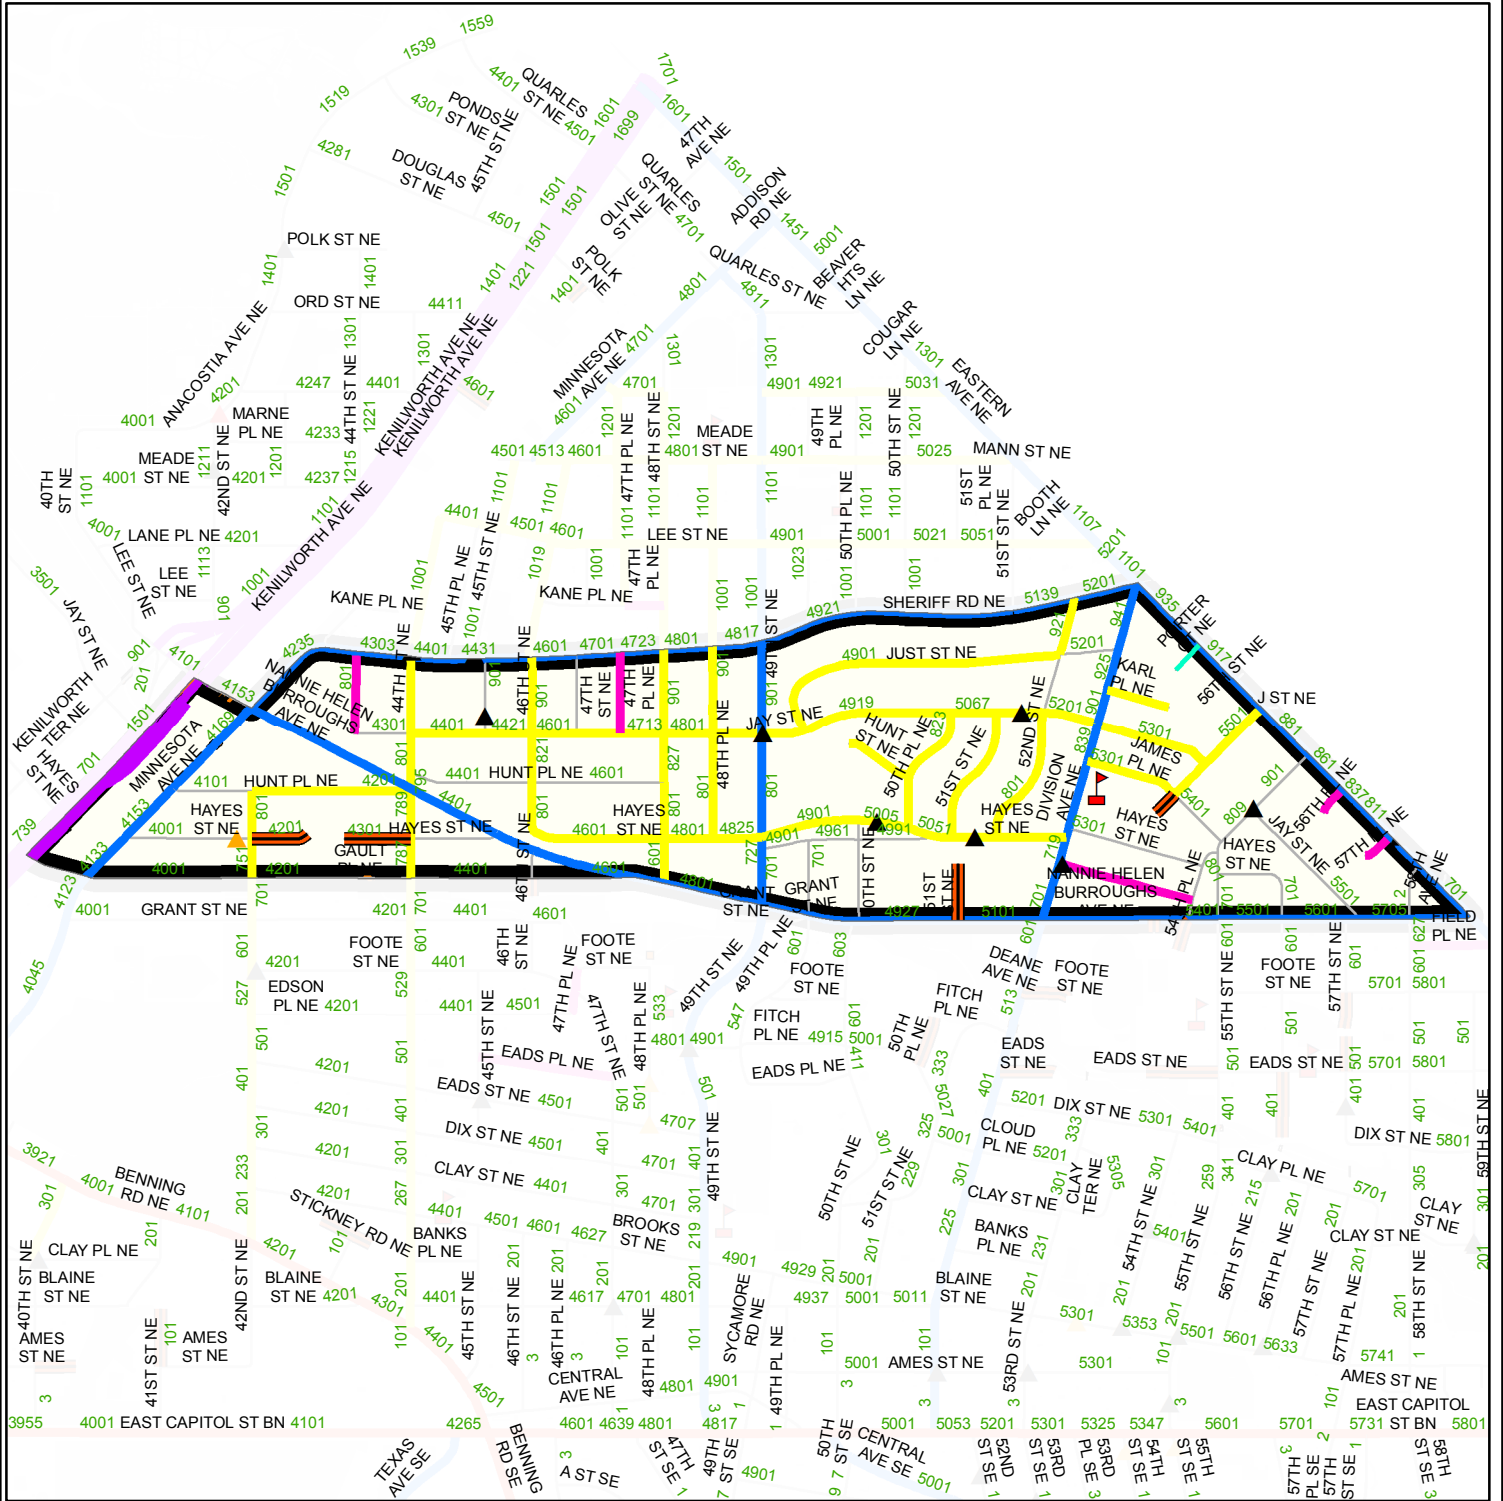

DISTRICT OF COLUMBIA - SNOW PLANNING MAP

Light Plow(1303)

Legend			