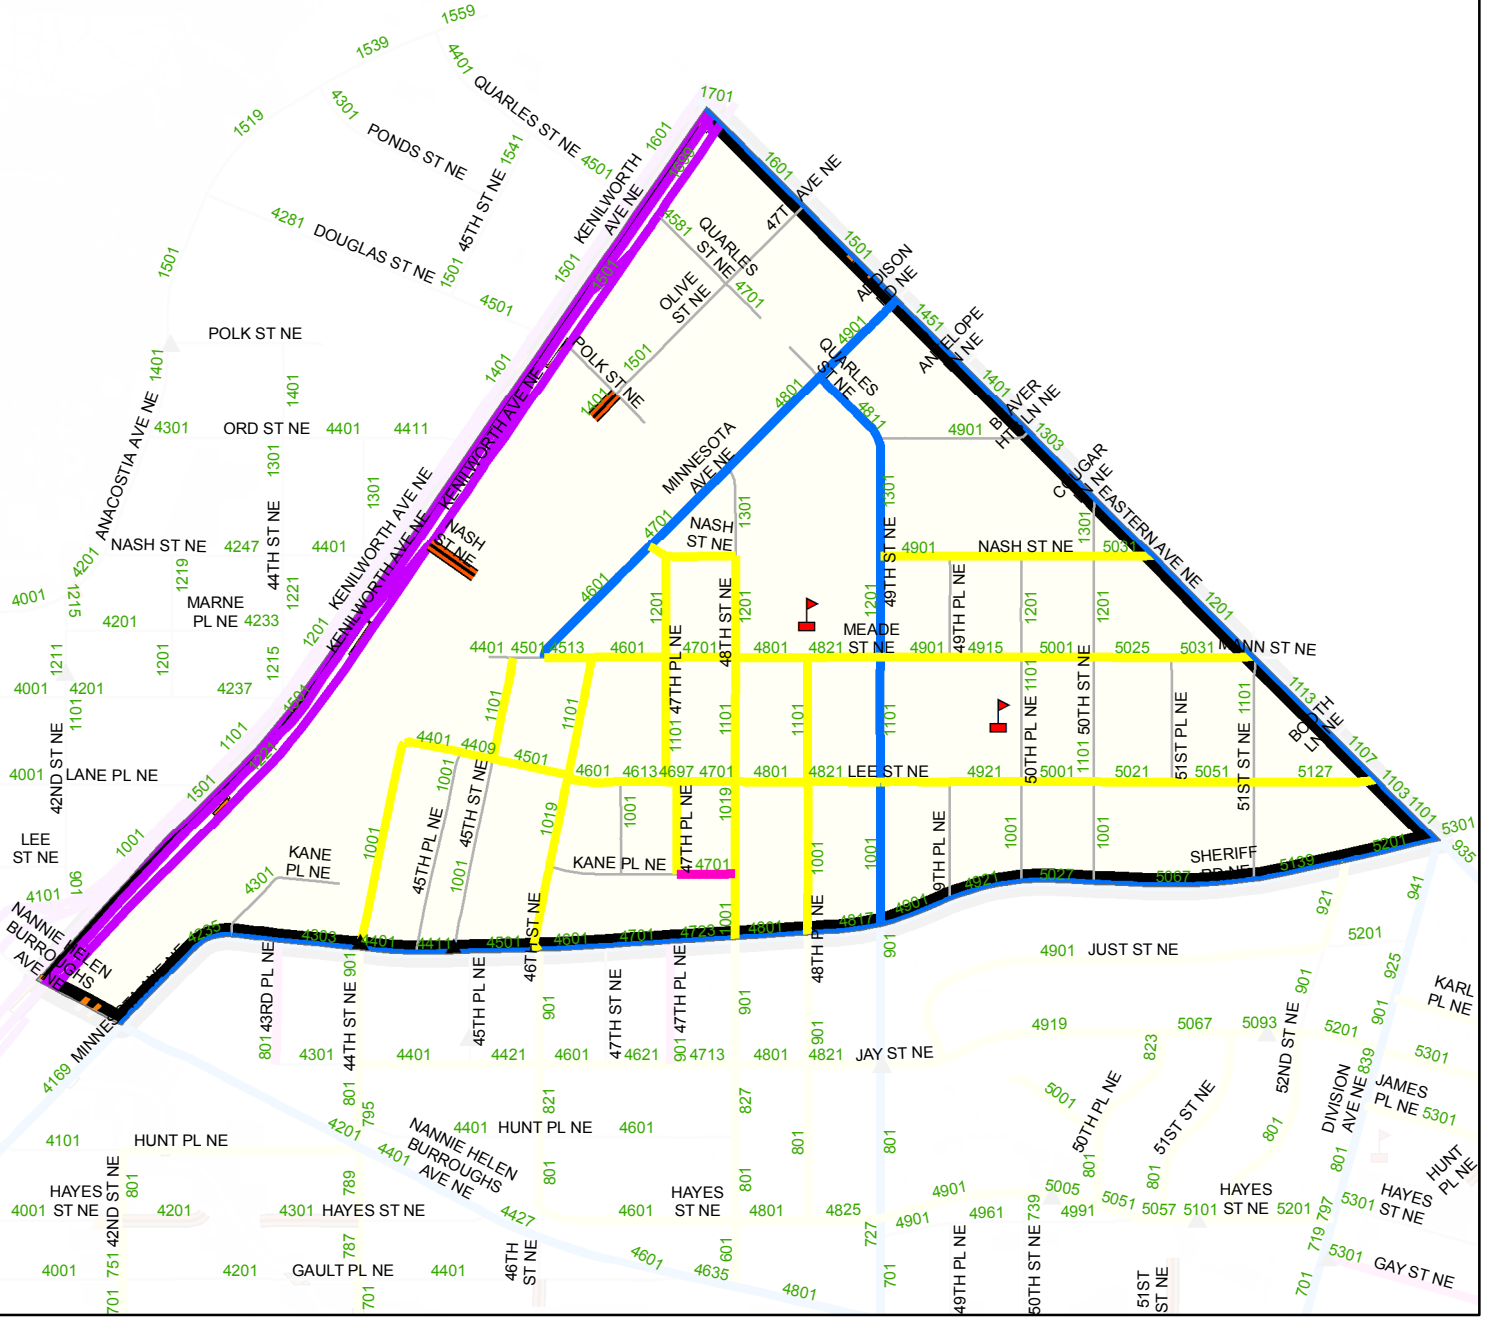

DISTRICT OF COLUMBIA - SNOW PLANNING MAP

Light Plow(1302)

Legend

	Public School		4 - 6 Speed Humps		Dead End Streets		Priority Hills
	Hospital		7 - 10 Speed Humps		AOC		Narrow Road
	DC Salt Dome		Private Streets		Primary		NPS
	1 - 3 Speed Humps		Secondary		Bridge		NHS
			PRoutesPly				