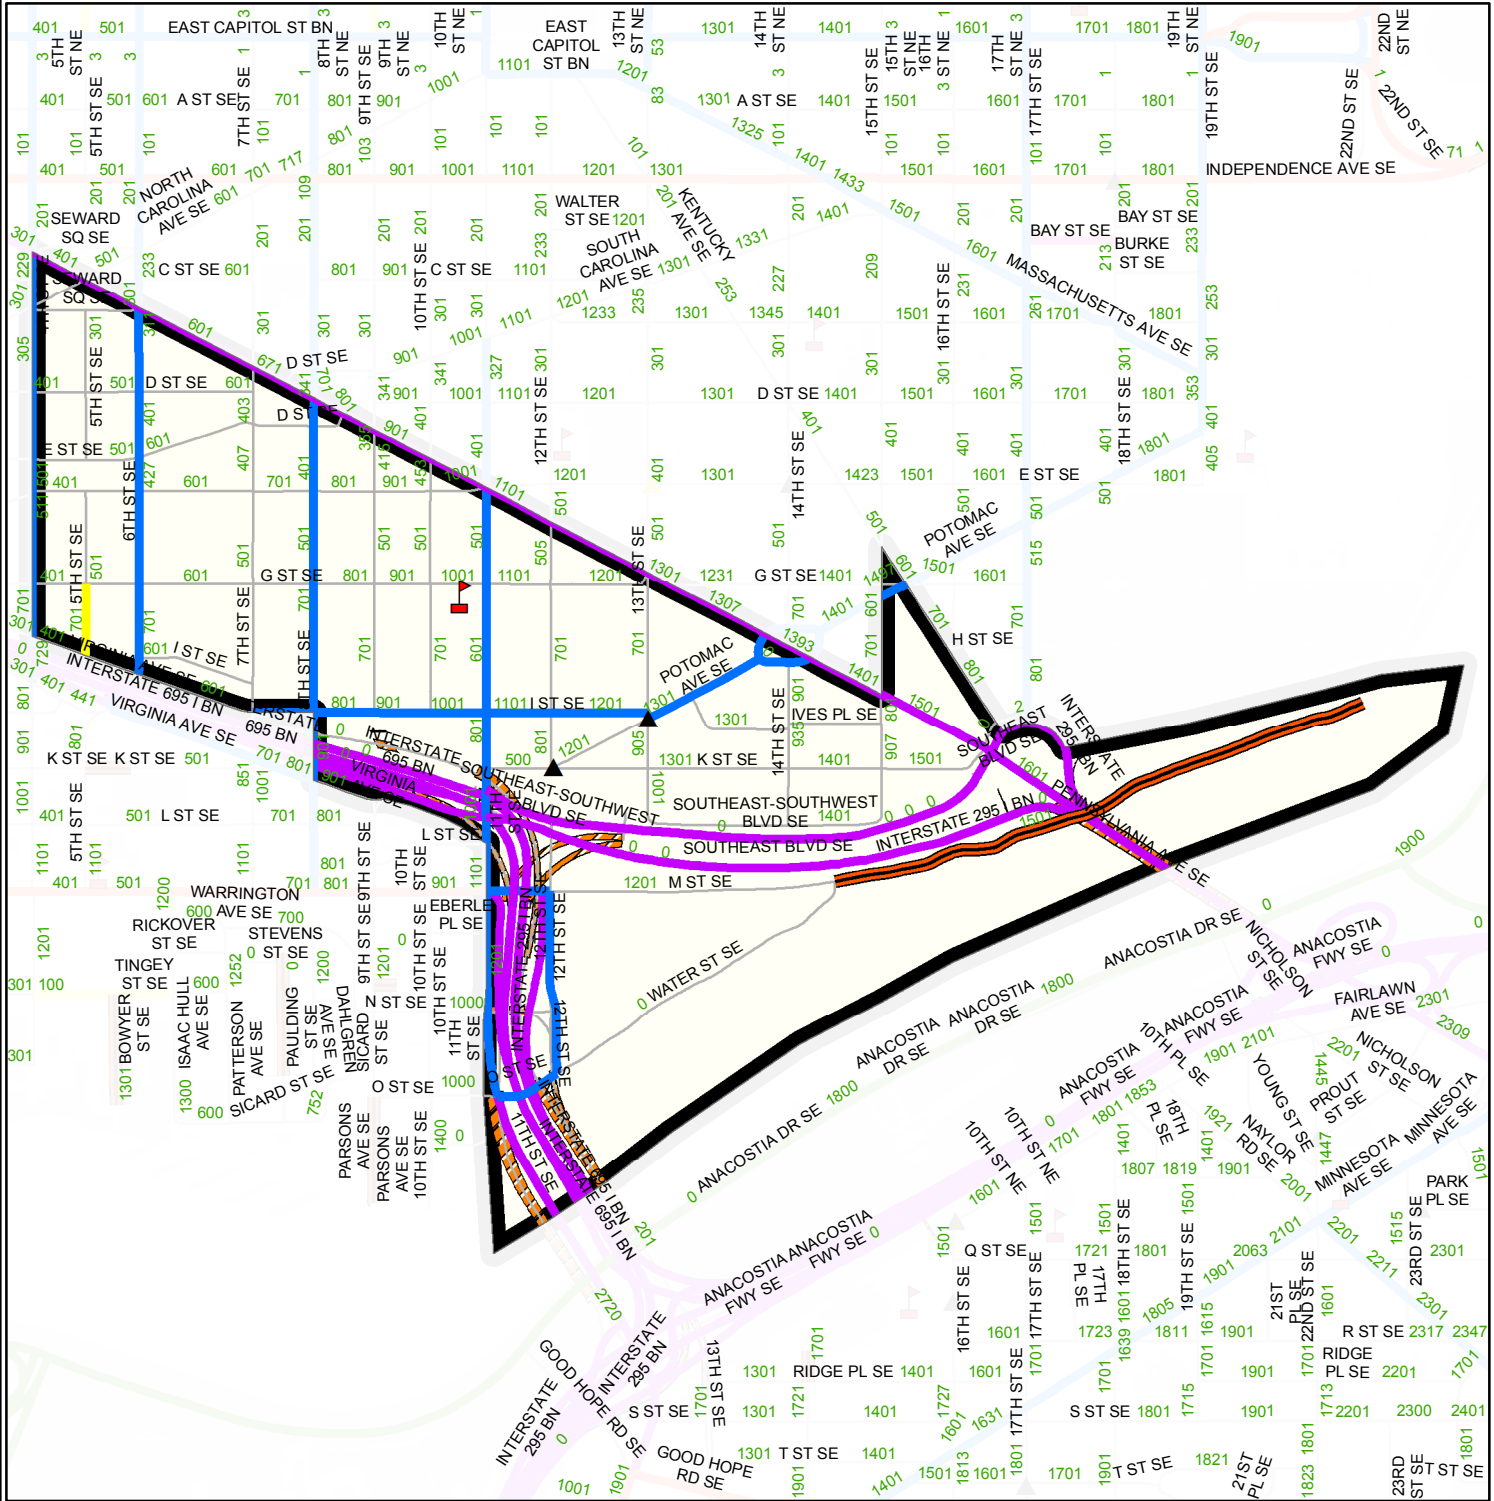

DISTRICT OF COLUMBIA - SNOW PLANNING MAP

Light Plow(1205)

Legend			
	Public School		4 - 6 Speed Humps
	Hospital		7 - 10 Speed Humps
	DC Salt Dome		Private Streets
	1 - 3 Speed Humps		AOC
			Primary
			Secondary
			Bridge
			PRoutesPly
			Priority Hills
			Narrow Road
			NPS
			NHS