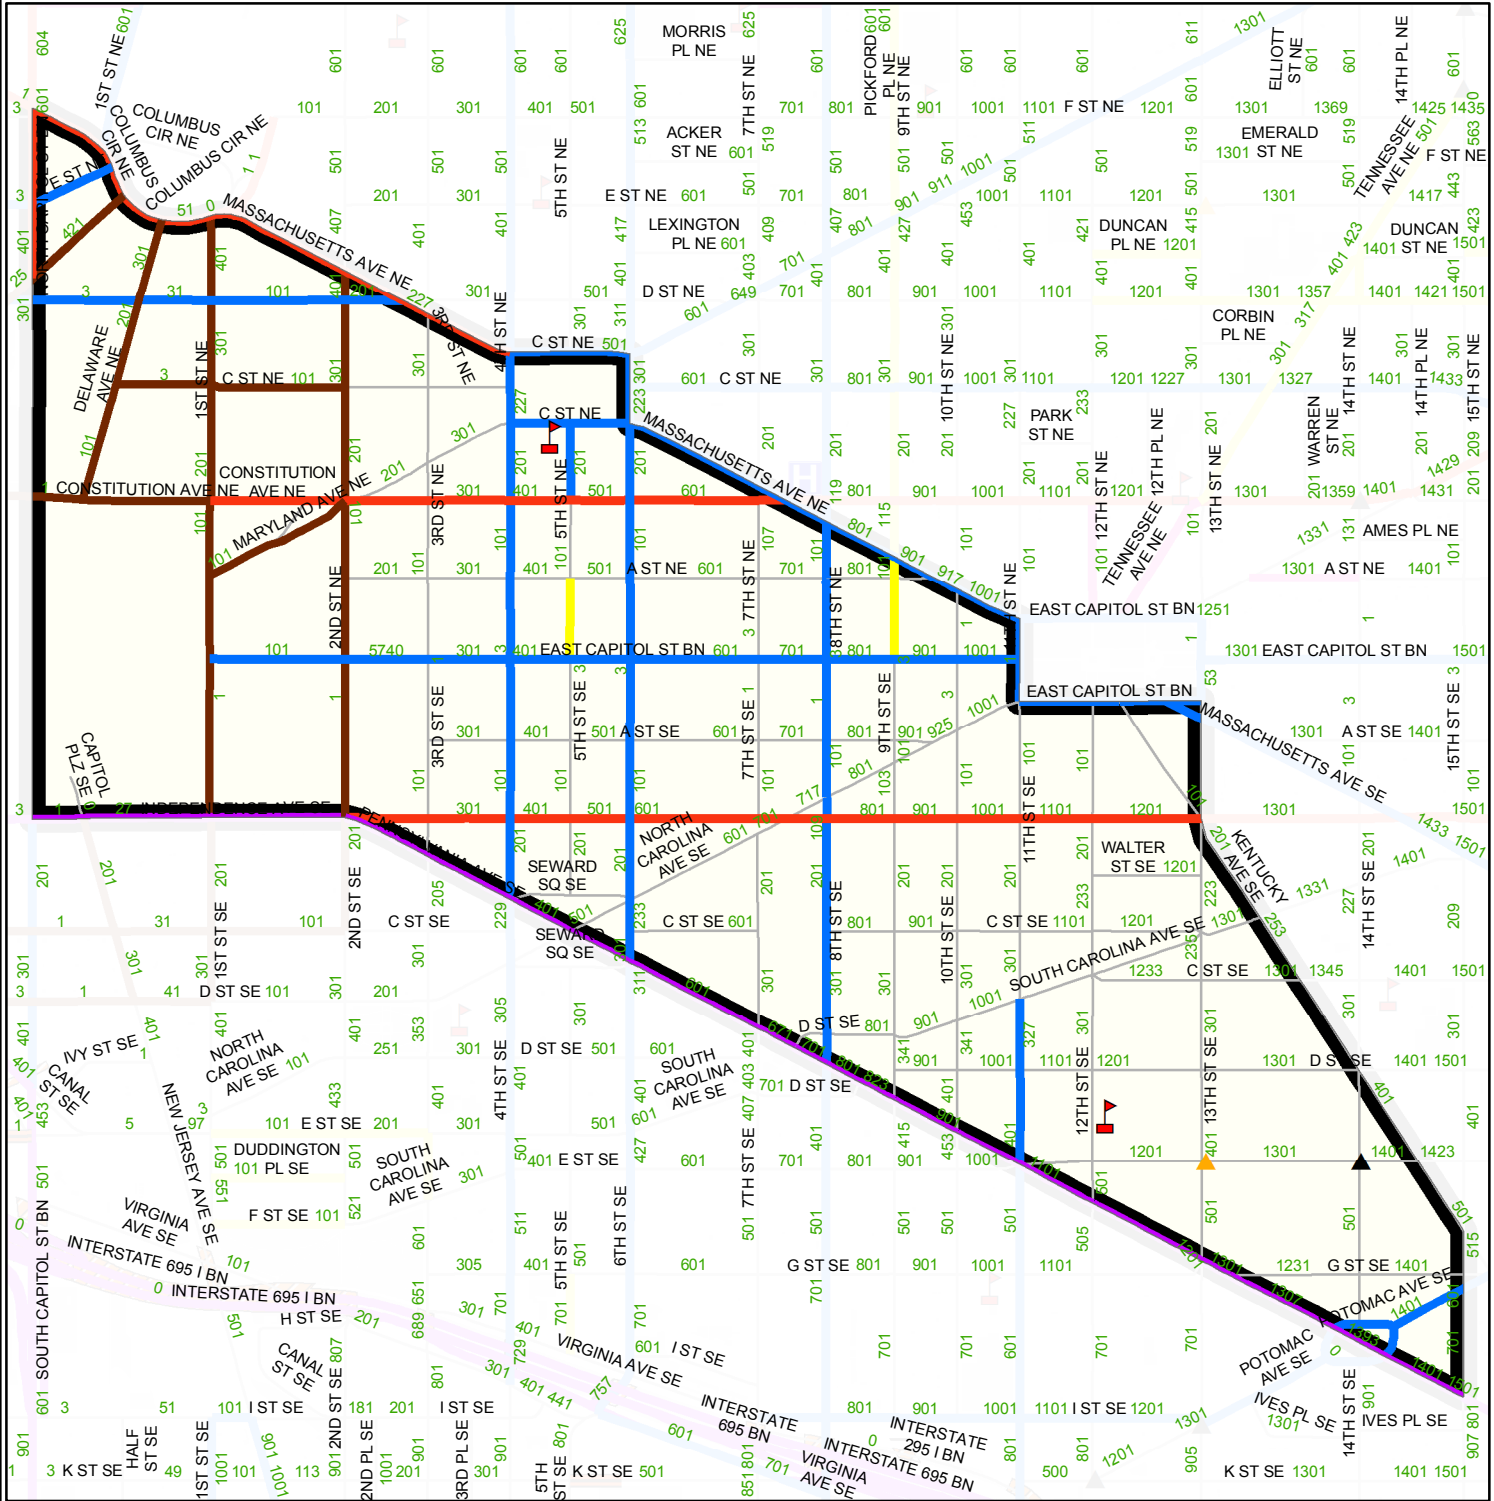

# DISTRICT OF COLUMBIA - SNOW PLANNING MAP

## Light Plow(1204)

Legend			
	Public School		4 - 6 Speed Humps
	Hospital		7 - 10 Speed Humps
	DC Salt Dome		Private Streets
	1 - 3 Speed Humps		AOC
			Primary
			Secondary
			Dead End Streets
			Priority Hills
			Narrow Road
			NPS
			NHS
			Bridge
			PRoutesPly