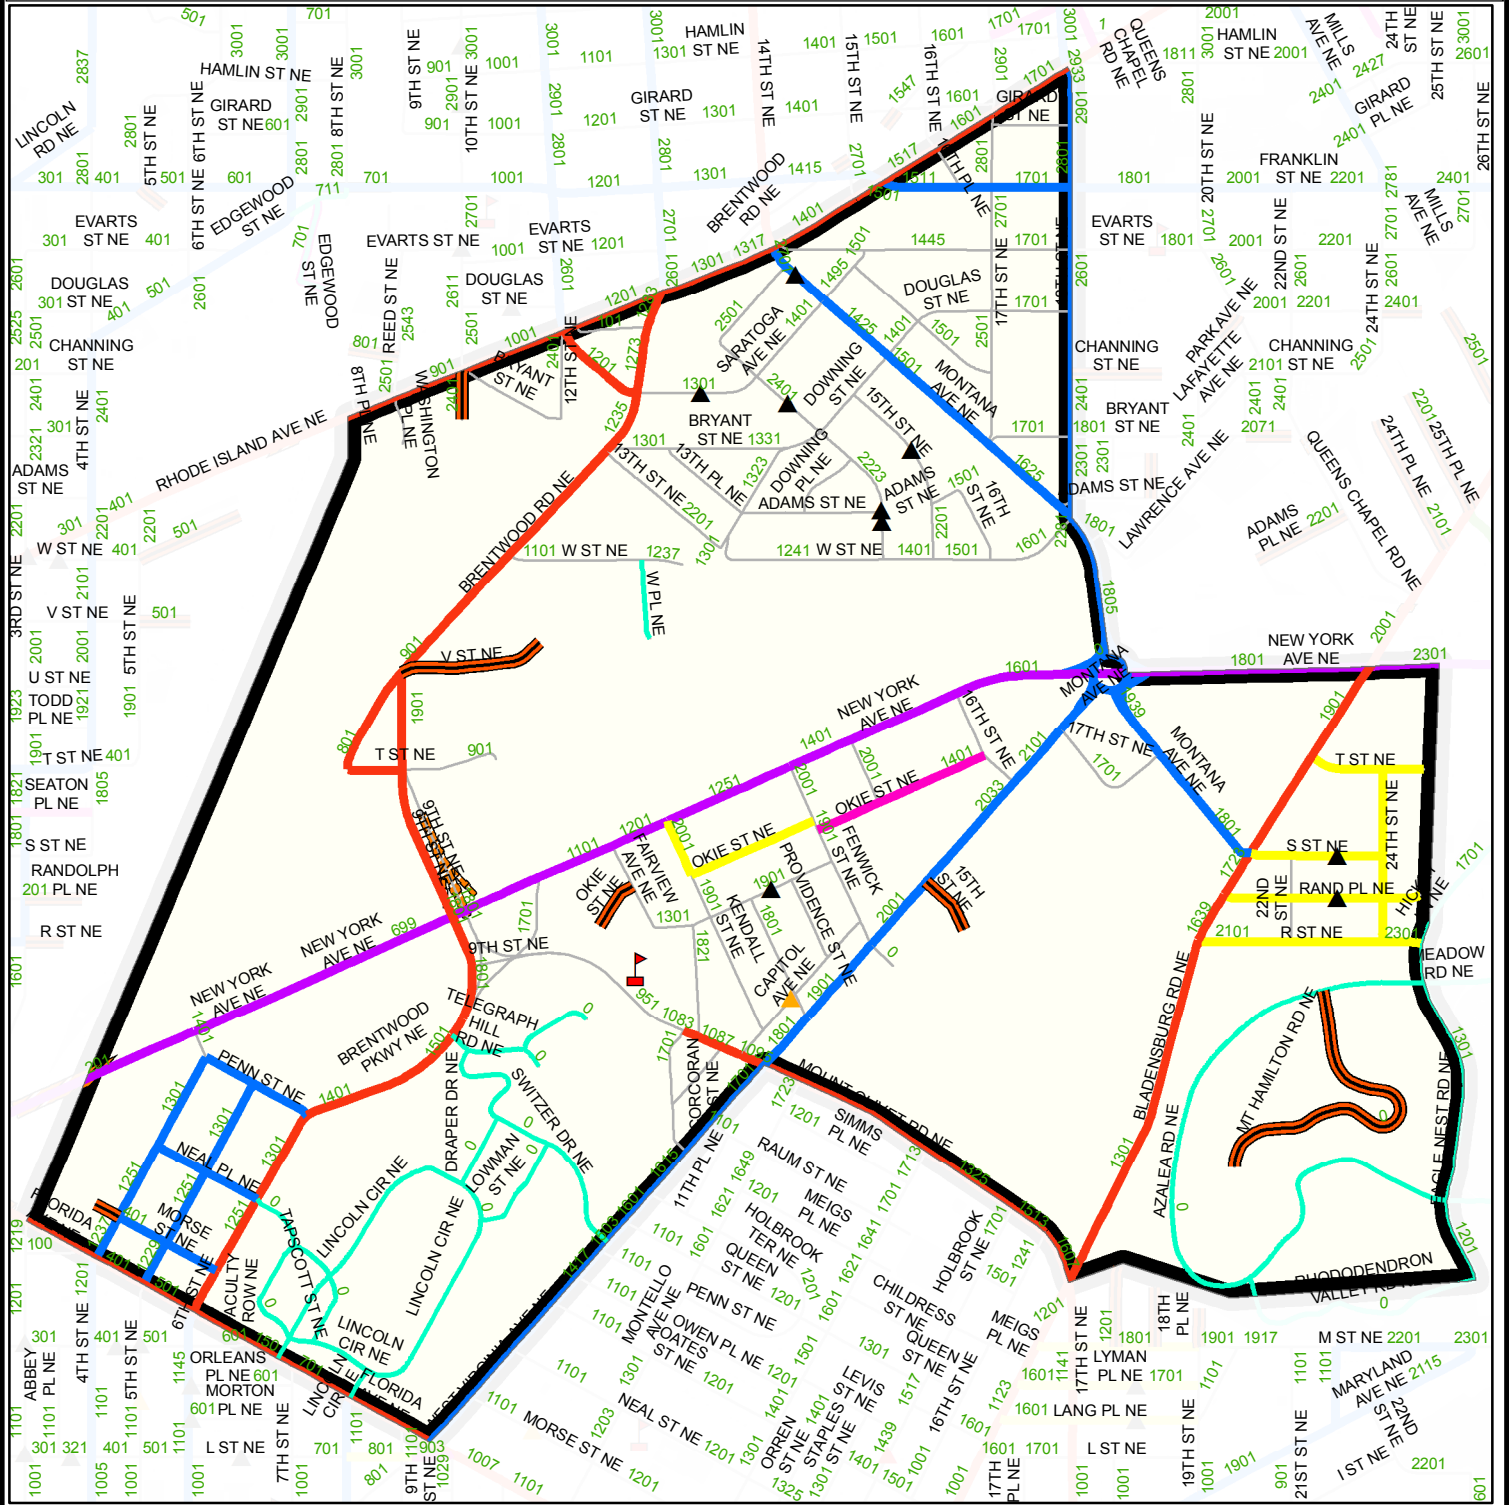

DISTRICT OF COLUMBIA - SNOW PLANNING MAP

Light Plow(1104)

Legend			
	Public School		4 - 6 Speed Humps
	Hospital		7 - 10 Speed Humps
	DC Salt Dome		Private Streets
	1 - 3 Speed Humps		AOC
			Primary
			Secondary
			Priority Hills
			Narrow Road
			NPS
			NHS
			Bridge
			PRoutesPly