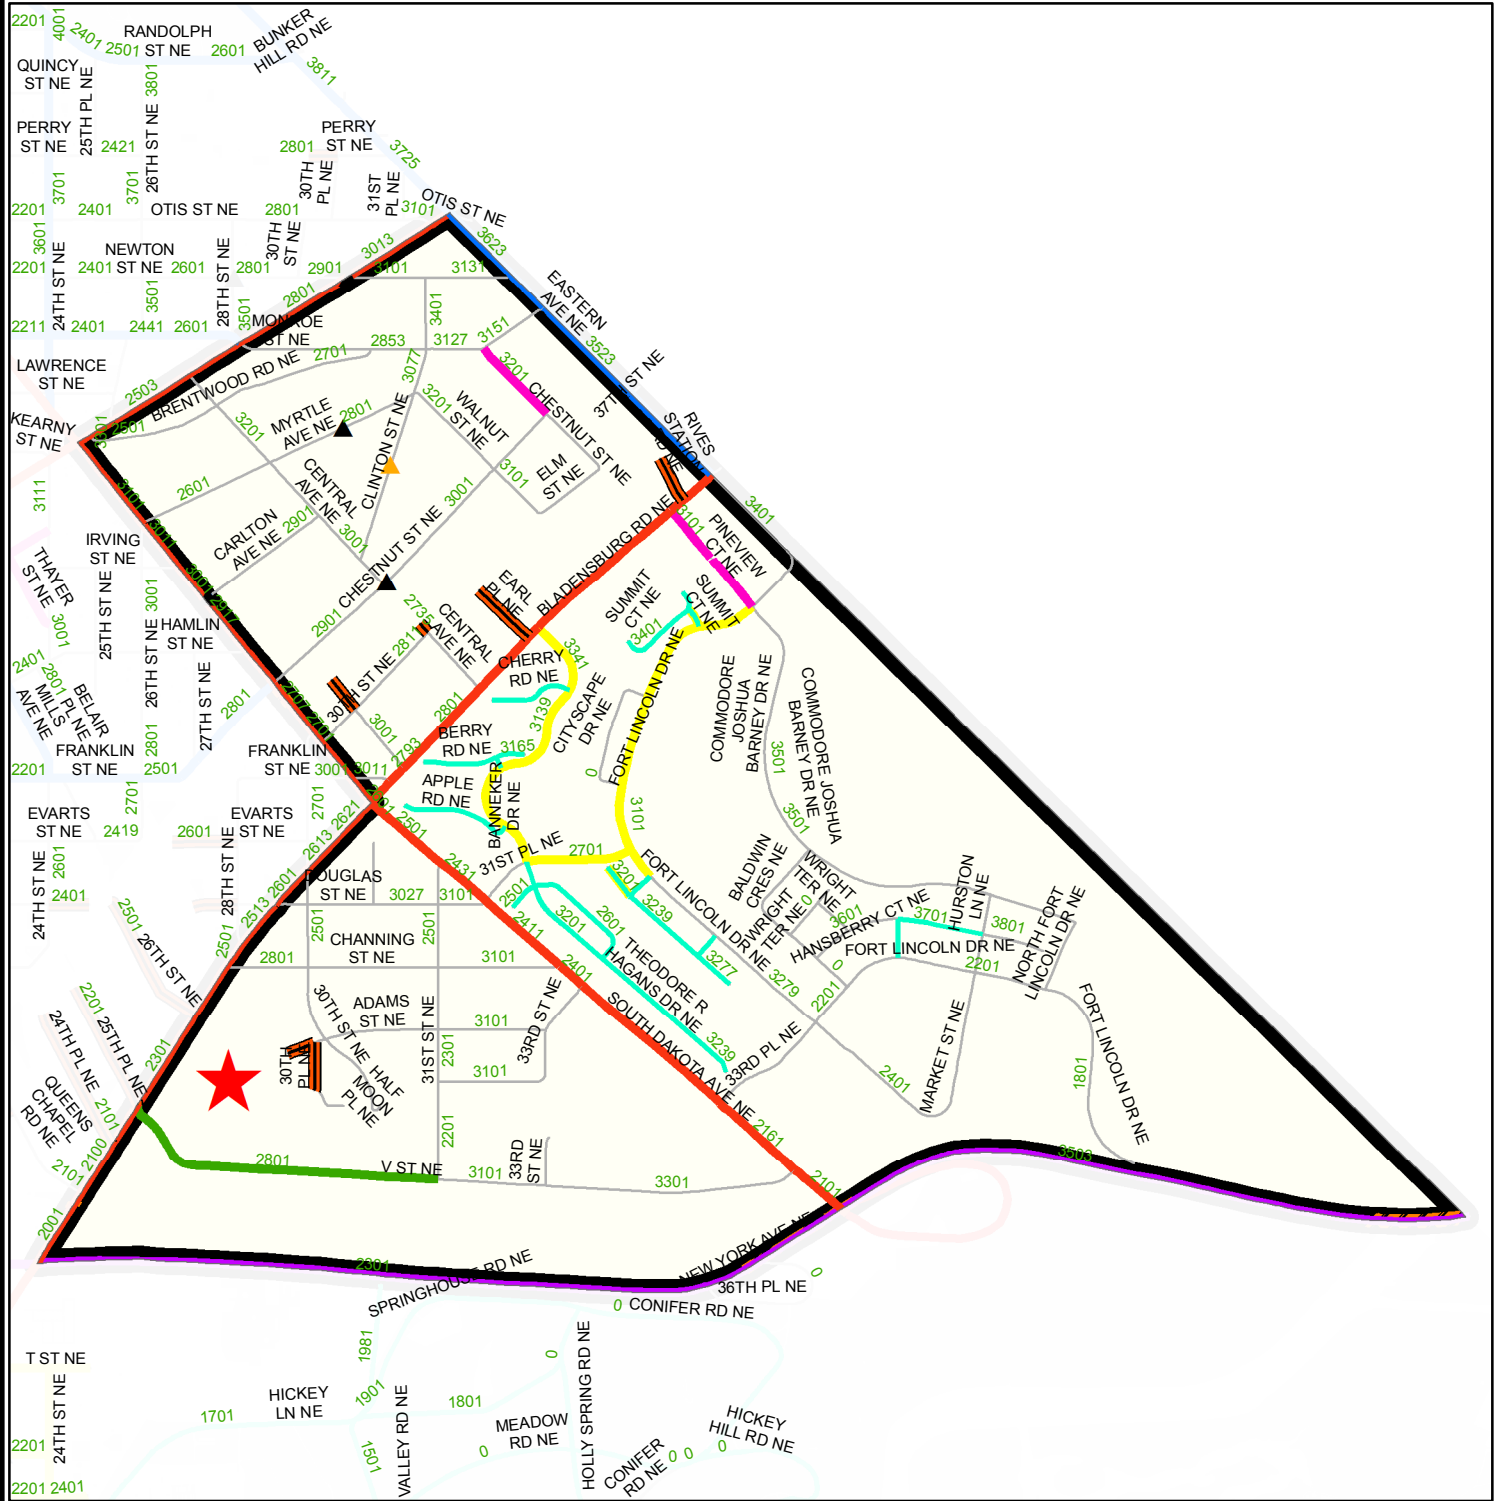

DISTRICT OF COLUMBIA - SNOW PLANNING MAP

Light Plow(1102)

Legend			