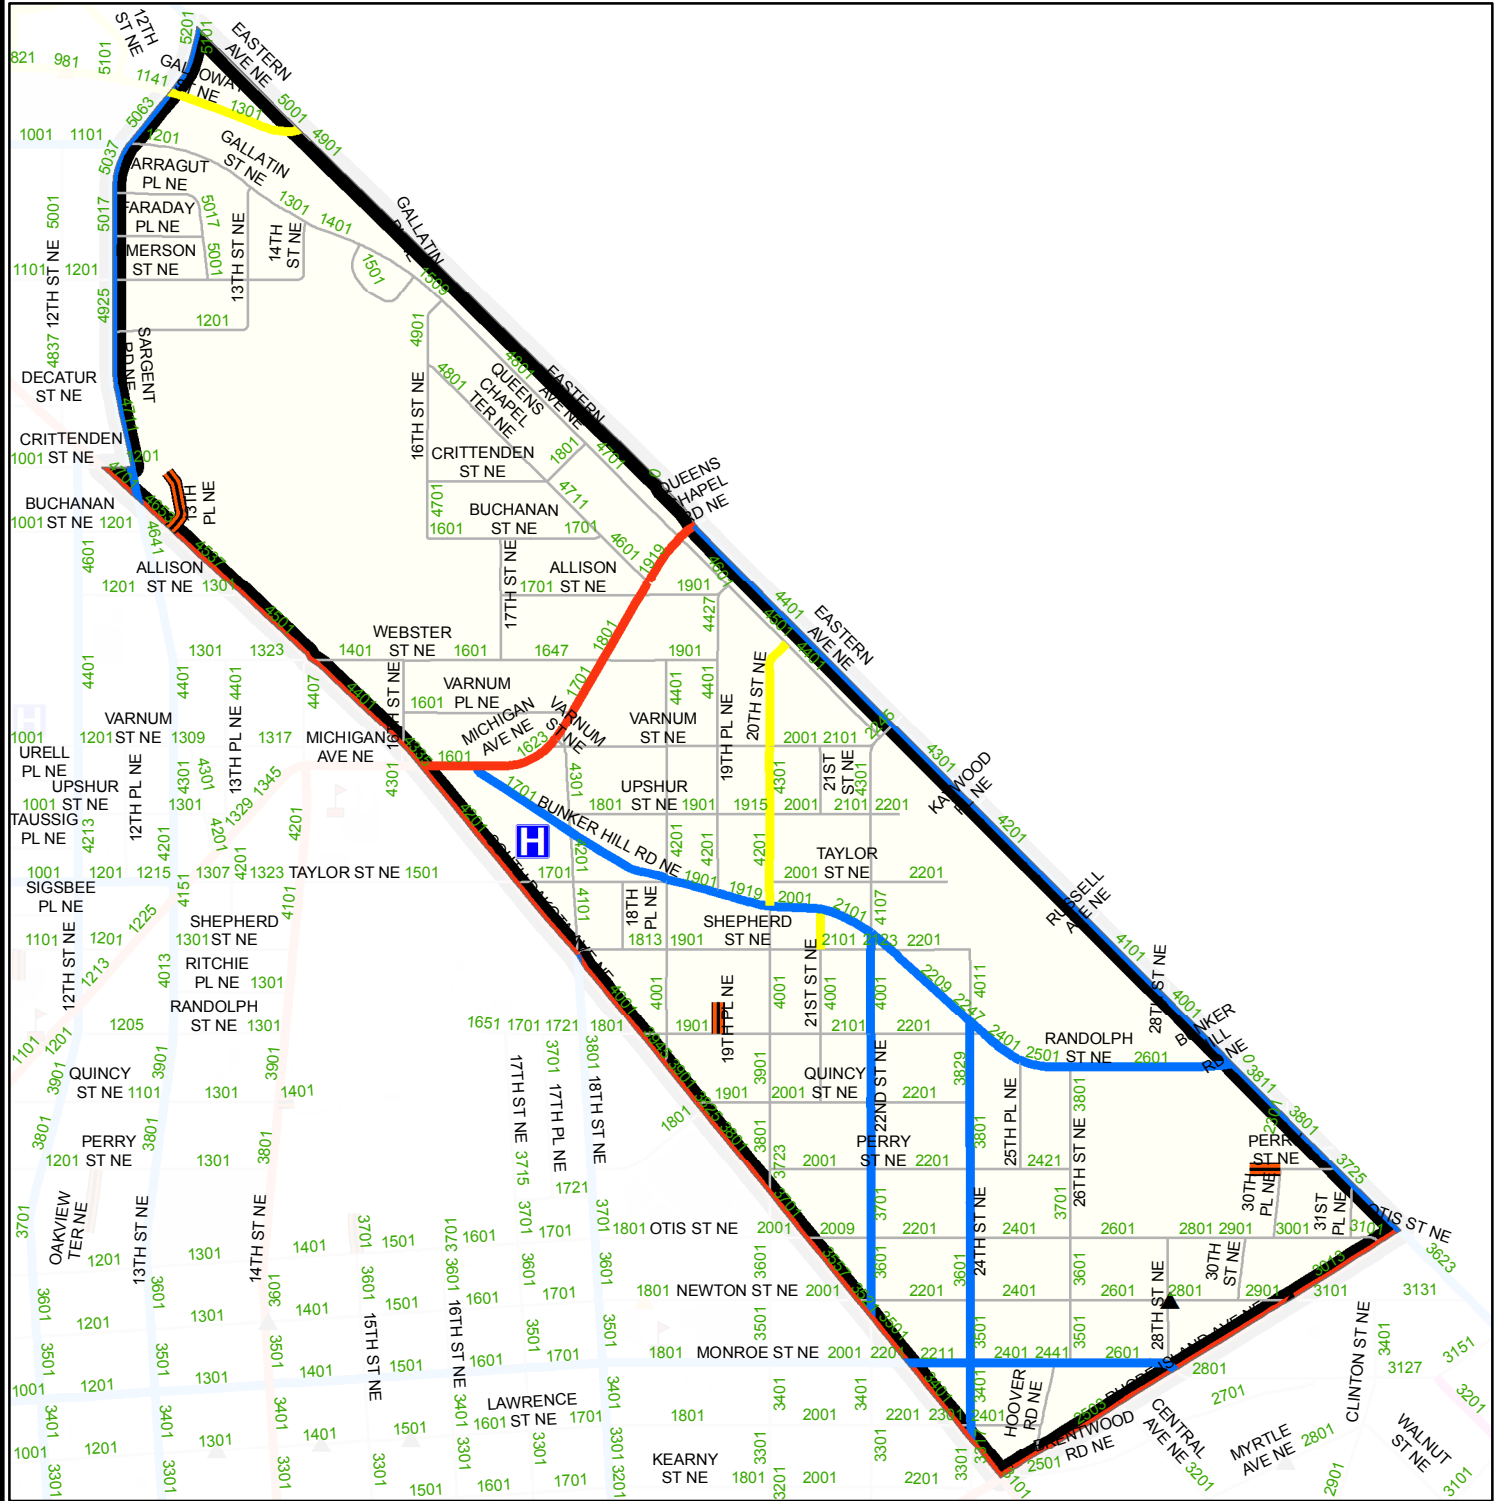

DISTRICT OF COLUMBIA - SNOW PLANNING MAP

Light Plow(1101)

Legend			