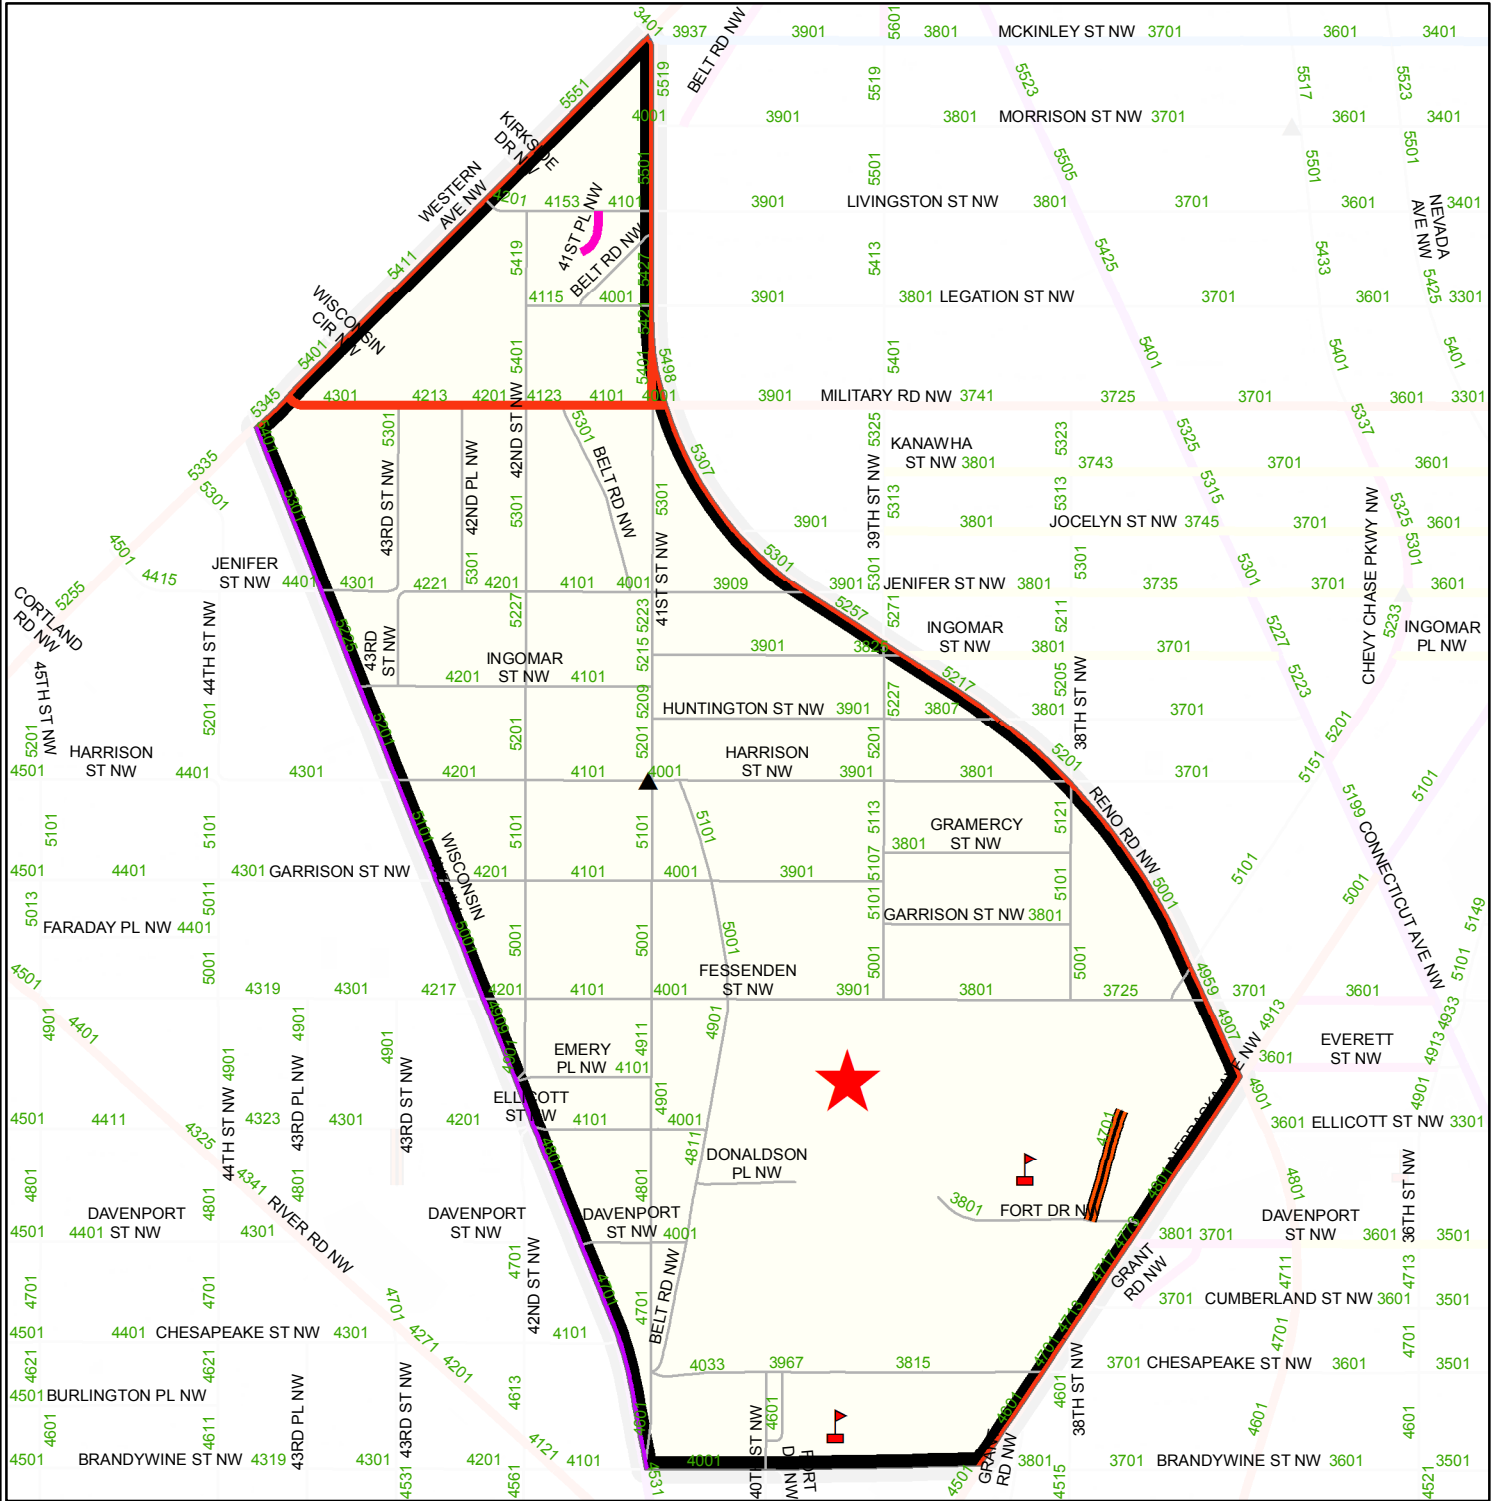

DISTRICT OF COLUMBIA - SNOW PLANNING MAP

Light Plow(106)

Legend			